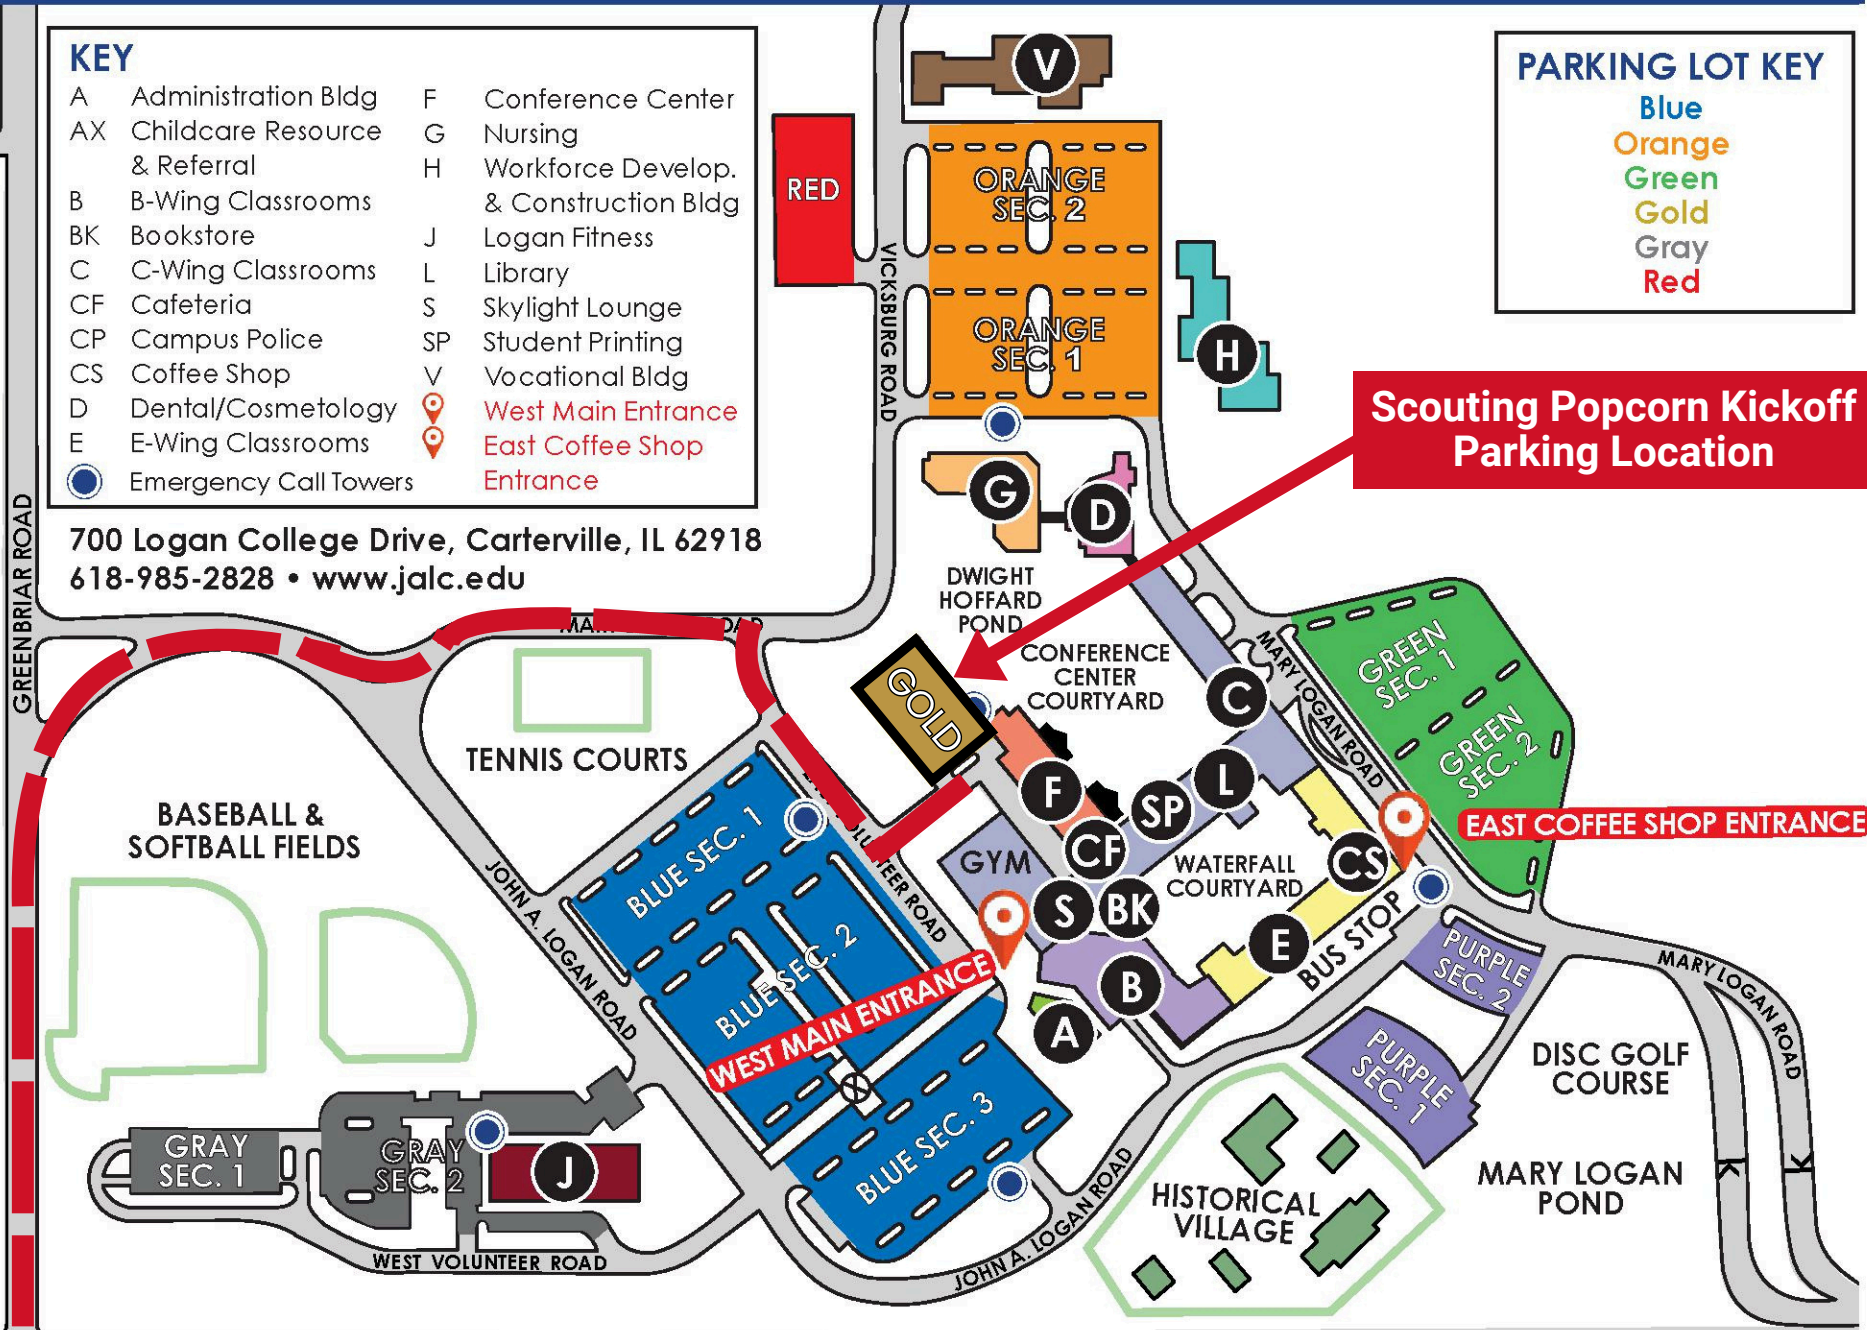

# JOHN A. LOGAN COLLEGE CARTERVILLE CAMPUS MAP

**AX**  
JALC  
CCR&R  
ANNEX

## KEY

A Administration Bldg	F Conference Center
AX Childcare Resource & Referral	G Nursing
B B-Wing Classrooms	H Workforce Develop. & Construction Bldg
BK Bookstore	J Logan Fitness
C C-Wing Classrooms	L Library
CF Cafeteria	S Skylight Lounge
CP Campus Police	SP Student Printing
CS Coffee Shop	V Vocational Bldg
D Dental/Cosmetology	📍 West Main Entrance
E E-Wing Classrooms	📍 East Coffee Shop Entrance
📍 Emergency Call Towers	📍 Entrance

## PARKING LOT KEY

- Blue
- Orange
- Green
- Gold
- Gray
- Red

**Directions  
From Route 13**

<--- CARBONDALE

ILLINOIS ROUTE 13

MARION --->