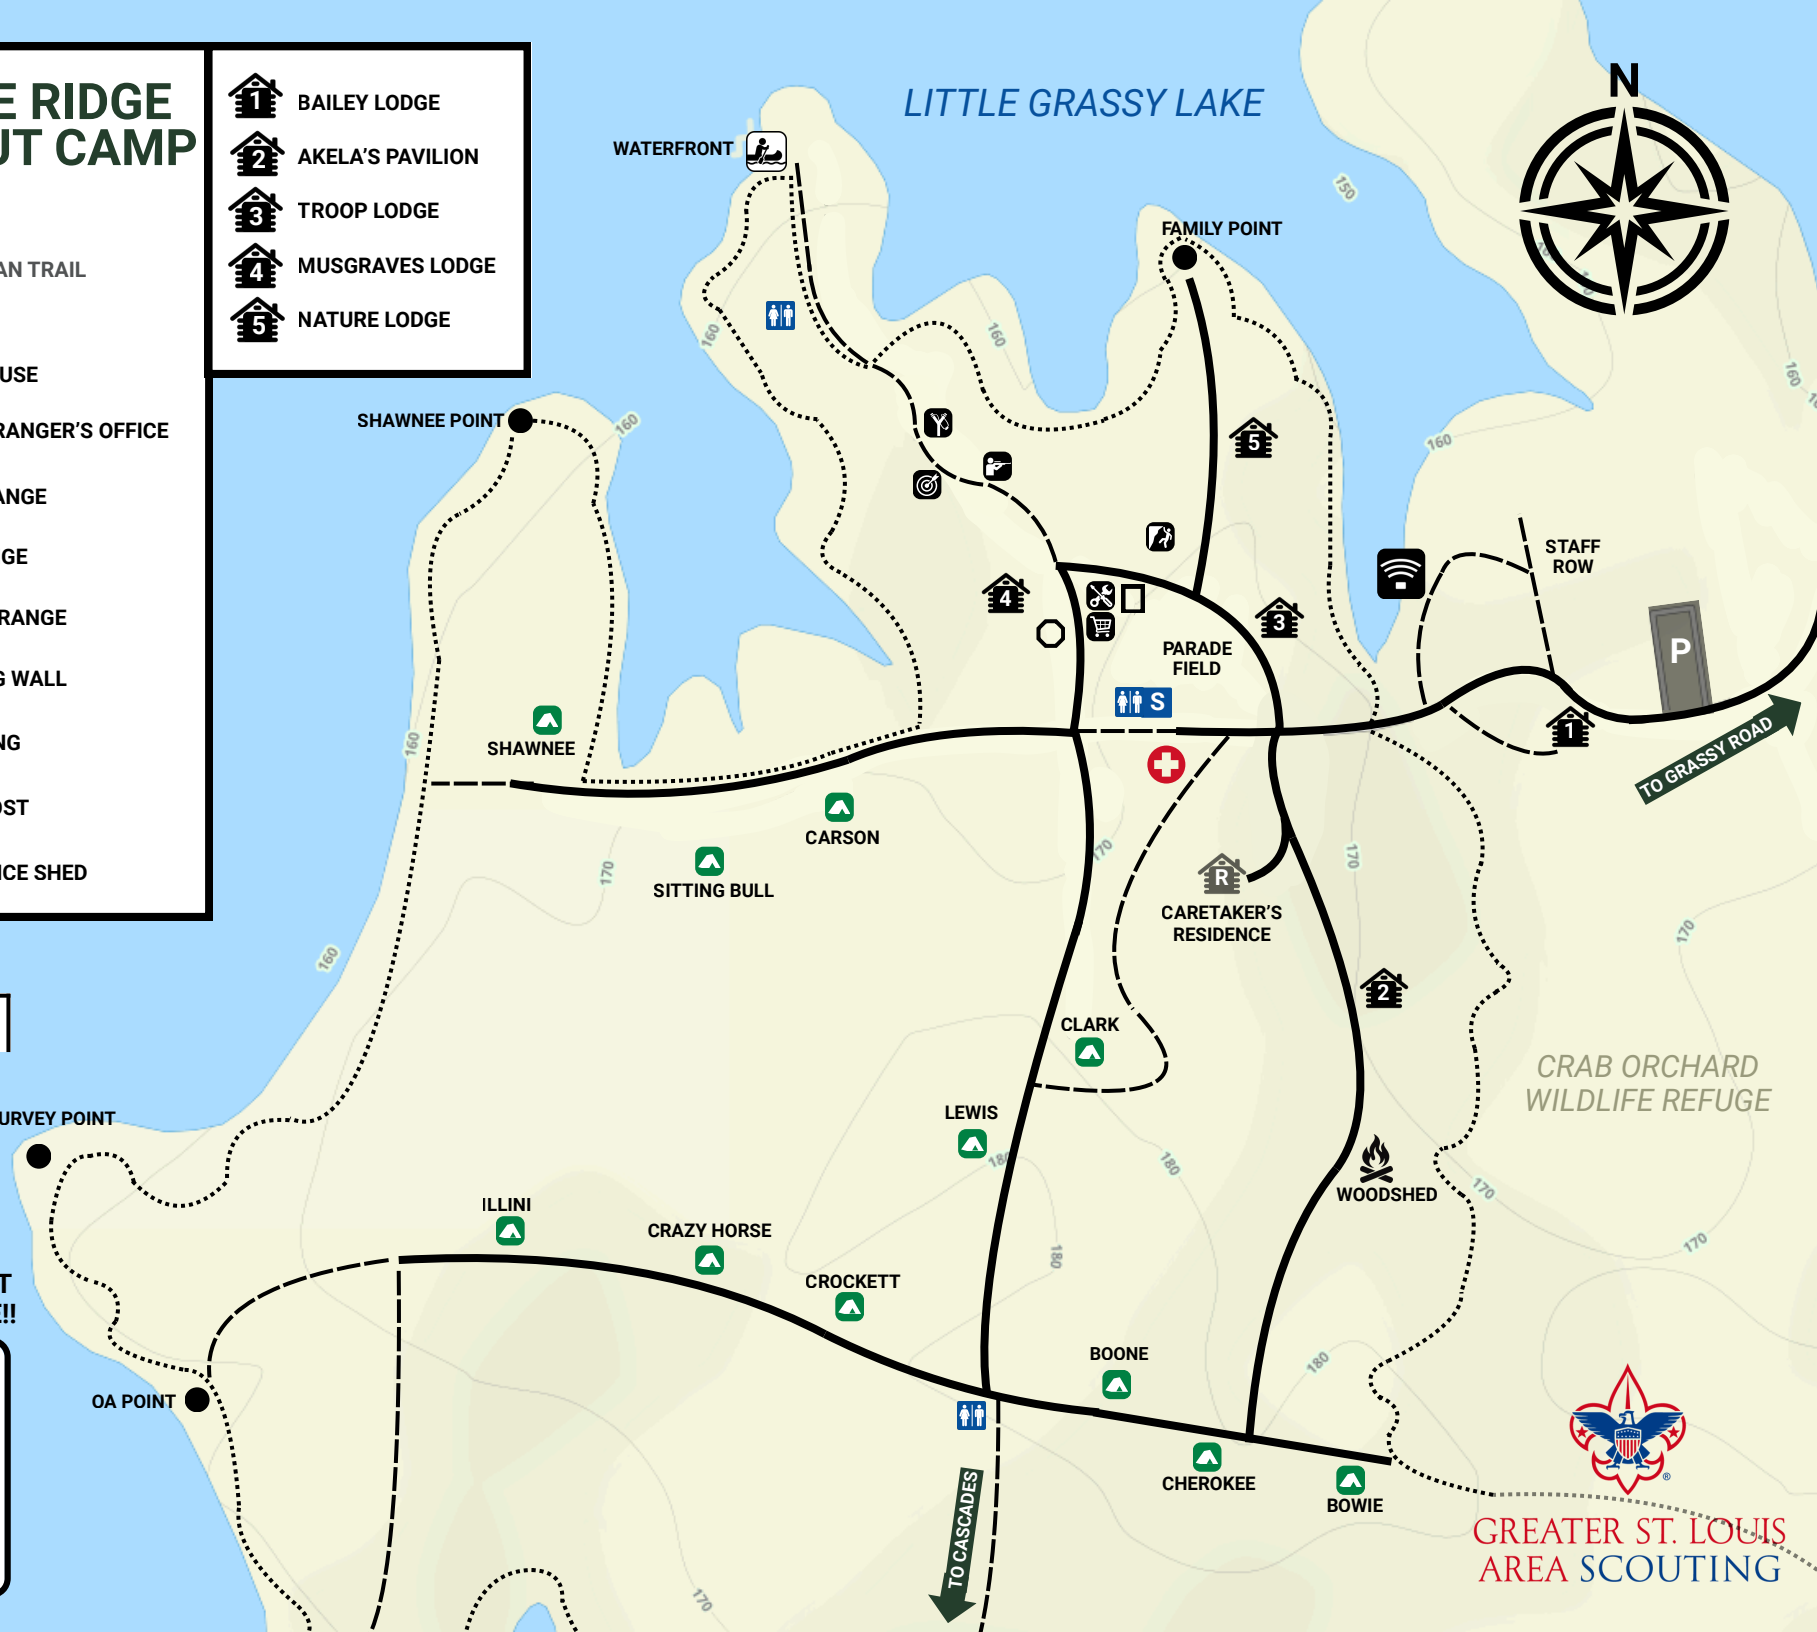

PINE RIDGE SCOUT CAMP

- ROAD
- SIDE TRAIL
- GISCHELEMAN TRAIL

- CAMPSITES

- SHOWER HOUSE

- FIRST AID / RANGER'S OFFICE

- ARCHERY RANGE

- BB GUN RANGE

- SLINGSHOT RANGE

- BOULDERING WALL

- COUNCIL RING

- TRADING POST

- MAINTENANCE SHED

- BAILEY LODGE
- AKELA'S PAVILION
- TROOP LODGE
- MUSGRAVES LODGE
- NATURE LODGE

100 m
500 ft

RESERVE YOUR NEXT STAY AT PINE RIDGE!!

SCAN HERE

LITTLE GRASSY LAKE

TO GRASSY ROAD

TO CASCADES