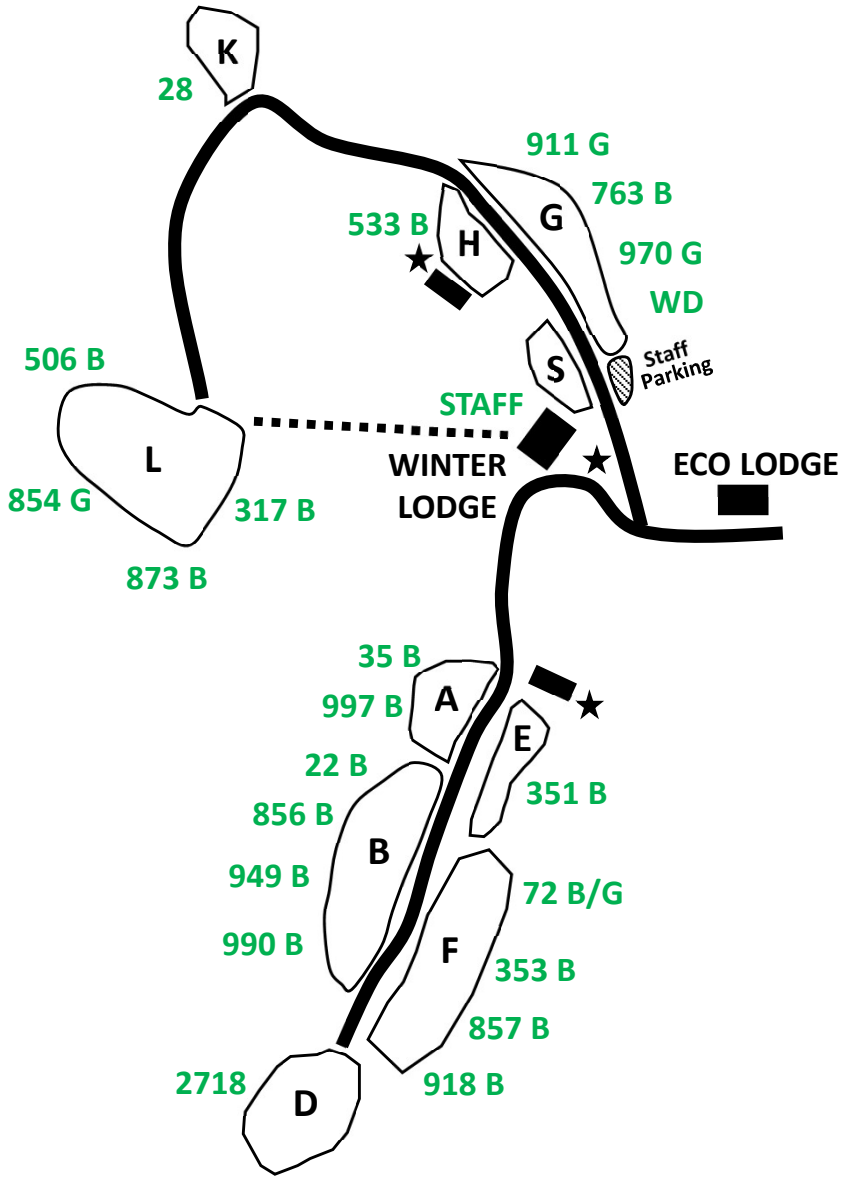

2024 Spring Camporee

Headquarters (HQ) is located in Winter Lodge

Troop	Campsite
22 B	B
28 B	K
35 B	A
72 B	F
72 G	F
317 B	L
351 B	E
353 B	F
506 B	L
533 B	H
763 B	G
854 G	L
856 B	B
857 B	F
873 B	L
911 G	G
918 B	F
949 B	B
970 G	G
984 B	Kiwanis
990 B	B
997 B	A
2718	D

Campsites subject to change so please look for your Troop number sign or ask a member of camp staff