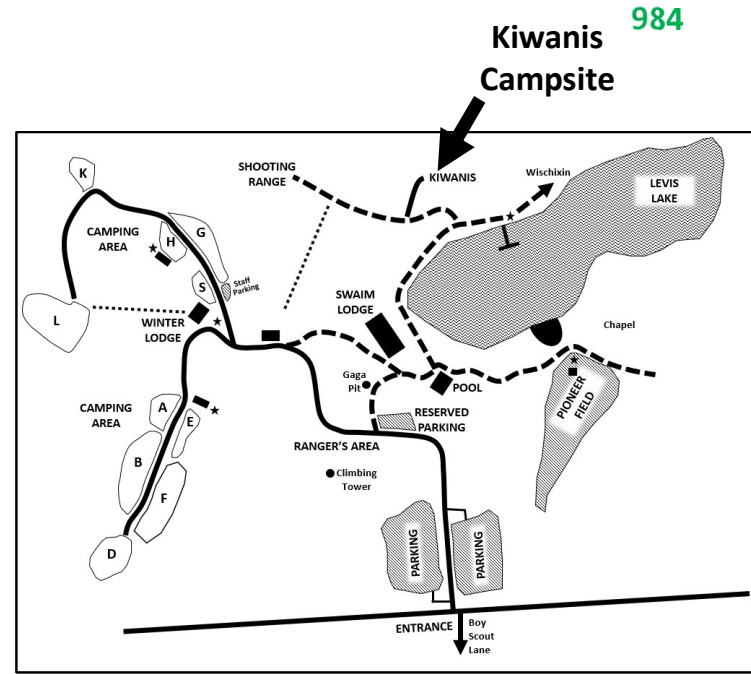

2024 Spring Camporee

Headquarters (HQ) is located in Winter Lodge

Troop	Campsite
22 B	B
28 B	K
35 B	A
72 B	F
72 G	F
317 B	L
351 B	E
353 B	F
506 B	L
533 B	H
763 B	G
854 G	L
856 B	B
857 B	F
873 B	L
911 G	G
918 B	F
949 B	B
970 G	G
984 B	Kiwanis
990 B	B
997 B	A
2718	D

Campsites subject to change so please look for your Troop number sign or ask a member of camp staff