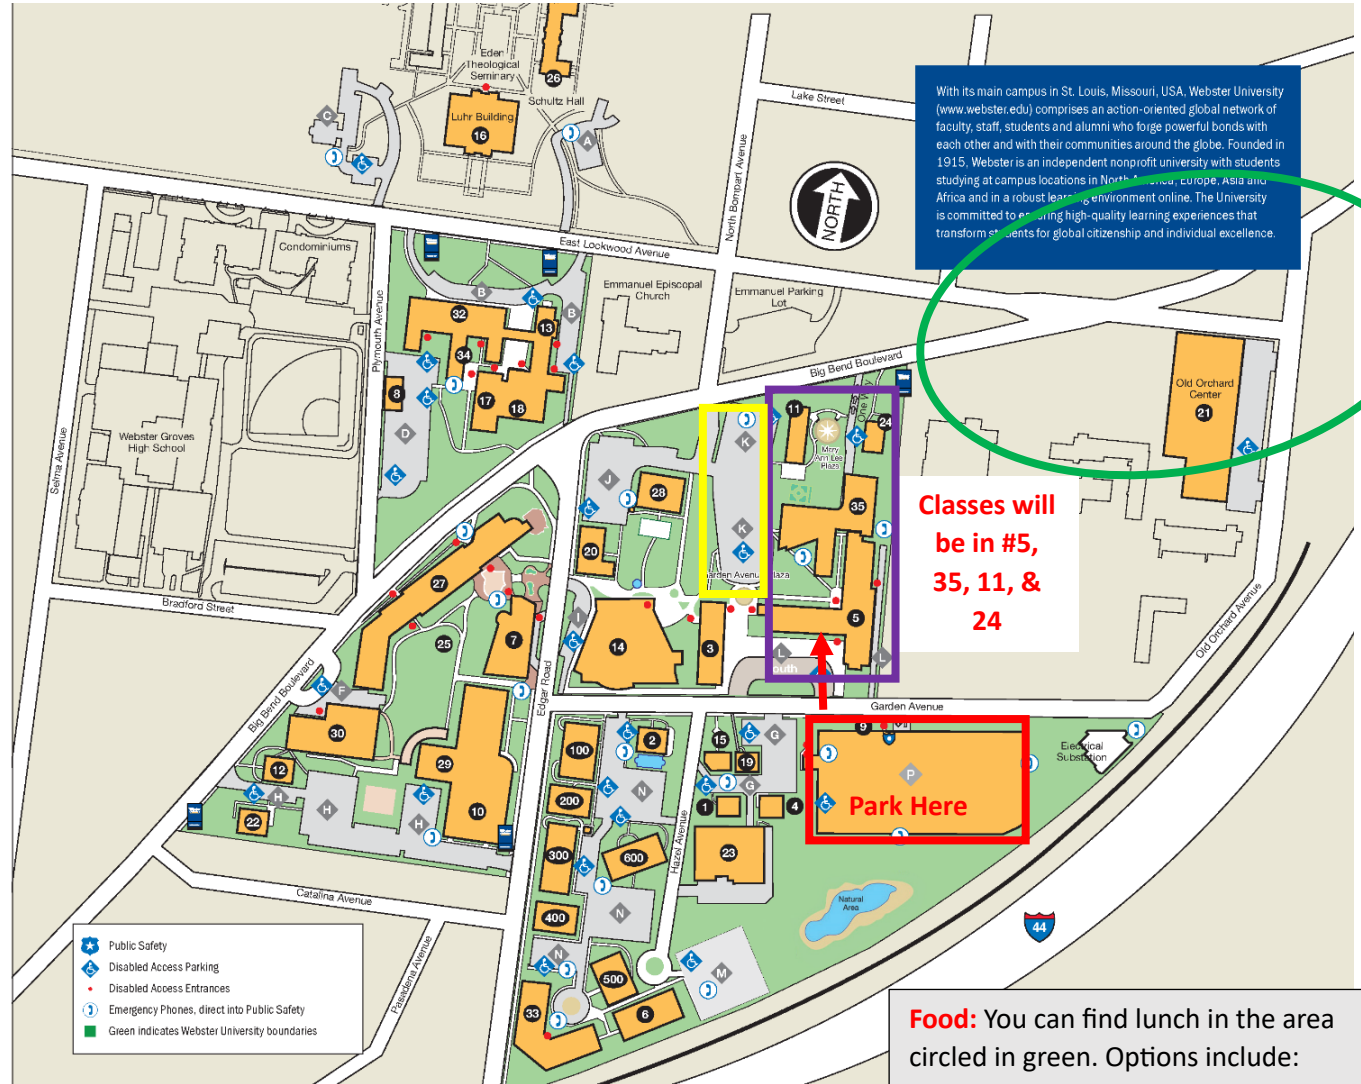

Parking

Designated Visitor Parking Lots: B, C, D, G, H, I, J, K, L, P
Disabled Access Parking Areas Lots: B, C, D, F, G, H, I, J, K, L, P
Commuter Student, Faculty and Staff Parking Lots: A, C, D, G, H, I, J, K, L, P
Residential Parking Only Lots: M, N
No Student, Faculty or Staff Parking in Lots G, I, J, K and the lower level of the parking garage: Tuesday-Friday after 6 p.m.; Saturday after 3 p.m.; Sunday all day during The Repertory Theatre Season. Cars must be moved from these lots or they will be ticketed.

- Public Safety
- Disabled Access Parking
- Disabled Access Entrances
- Emergency Phones, direct into Public Safety
- Green indicates Webster University boundaries

With its main campus in St. Louis, Missouri, USA, Webster University (www.webster.edu) comprises an action-oriented global network of faculty, staff, students and alumni who forge powerful bonds with each other and with their communities around the globe. Founded in 1915, Webster is an independent nonprofit university with students studying at campus locations in North America, Europe, Asia and Africa and in a robust learning environment online. The University is committed to ensuring high-quality learning experiences that transform students for global citizenship and individual excellence.

Classes will be in #5, 35, 11, & 24

Park Here

Food: You can find lunch in the area circled in green. Options include: McDonalds, Starbucks, Subway, Annex Coffee, Einstein Bros, Racanelli's (pizza), Imo's, Boardwalk Café (diner), Meyou (Thai), Chiang Mai (Thai), Webster Garden (Chinese), Balkan Treatbox, Frisco (bar & grill), Weber's (bar & grill), Cyranos (restaurant), HWY 61 (BBQ)

Directions: Exit off Hwy 44. At the Elm or N. Laclede Station Rd. exits. The parking garage is located at 568 Garden Ave., Webster Groves, MO 63119

Parking: Participants must park the Parking Garage (see Red Square). Walk across the street and register in the East Academic Building (1st Floor). Follow the Red Arrow. Presenters may park in Lot K (Yellow Box). Do not park in reserved spots.