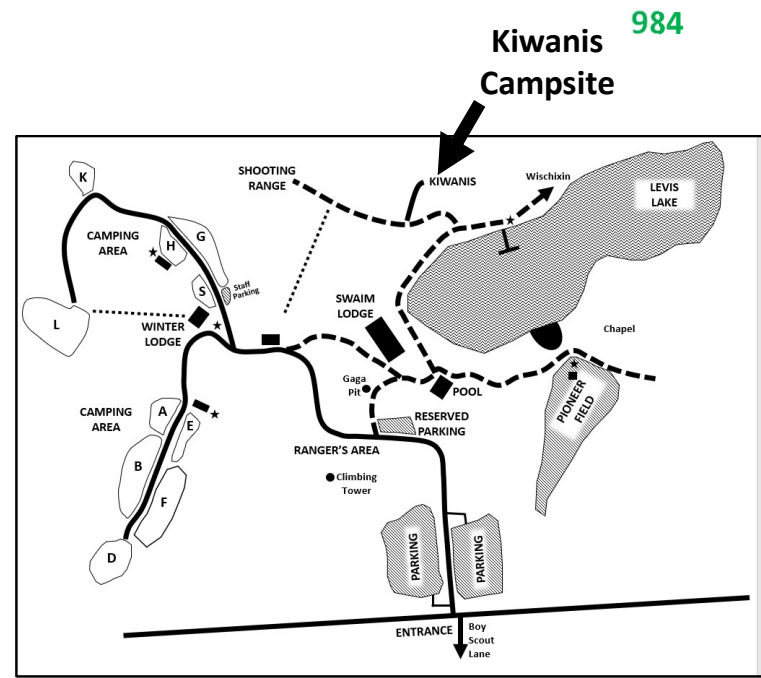

2023 Spring Camporee

Headquarters (HQ) is located in Winter Lodge

Troop	Campsite
22	B
28	K
30	F
35	A
353	F
389	L
390	G
506	L
533	H
763	G
853	L
856	B
857	F
873	G
911G	G
918	F
949	B
975	E
984	Kiwanis
990	B
997	A
8031	D

Campsites subject to change so please look for your Troop number sign or ask a member of camp staff