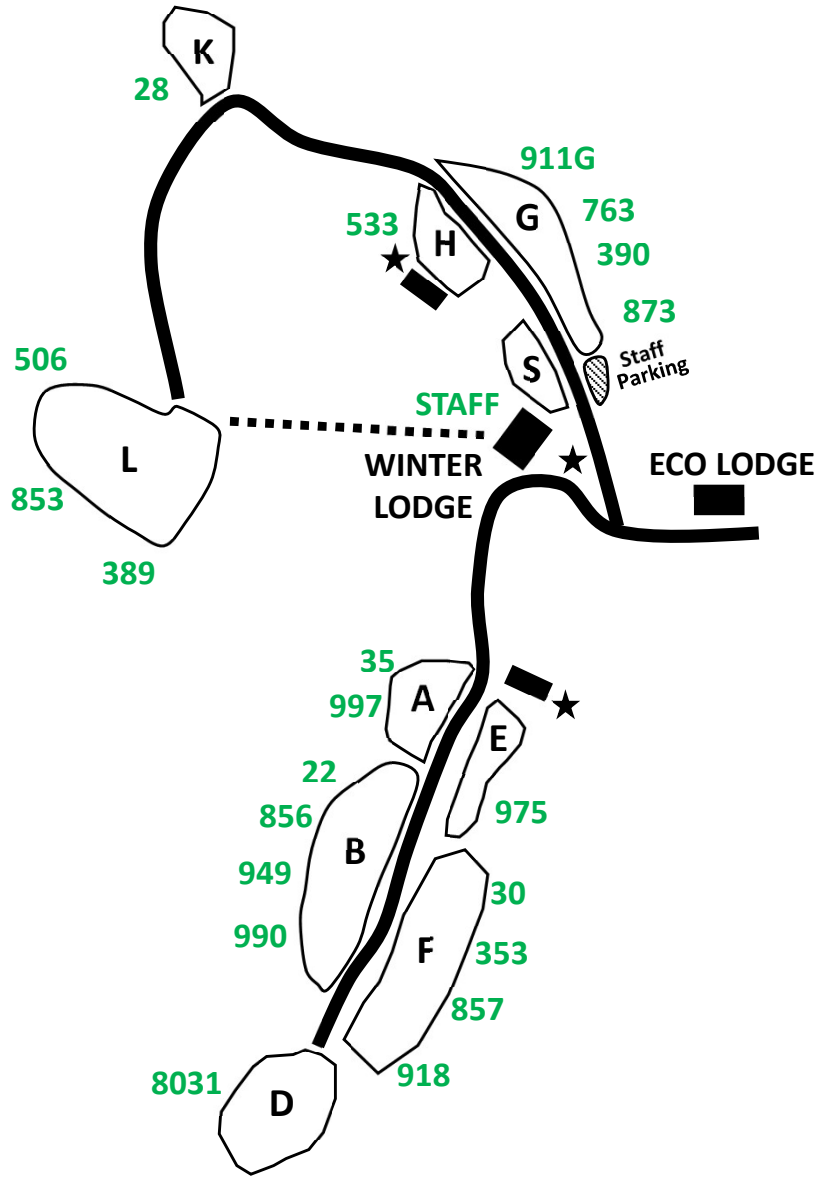

2023 Spring Camporee

Headquarters (HQ) is located in Winter Lodge

Troop	Campsite
22	B
28	K
30	F
35	A
353	F
389	L
390	G
506	L
533	H
763	G
853	L
856	B
857	F
873	G
911G	G
918	F
949	B
975	E
984	Kiwanis
990	B
997	A
8031	D

Campsites subject to change so please look for your Troop number sign or ask a member of camp staff