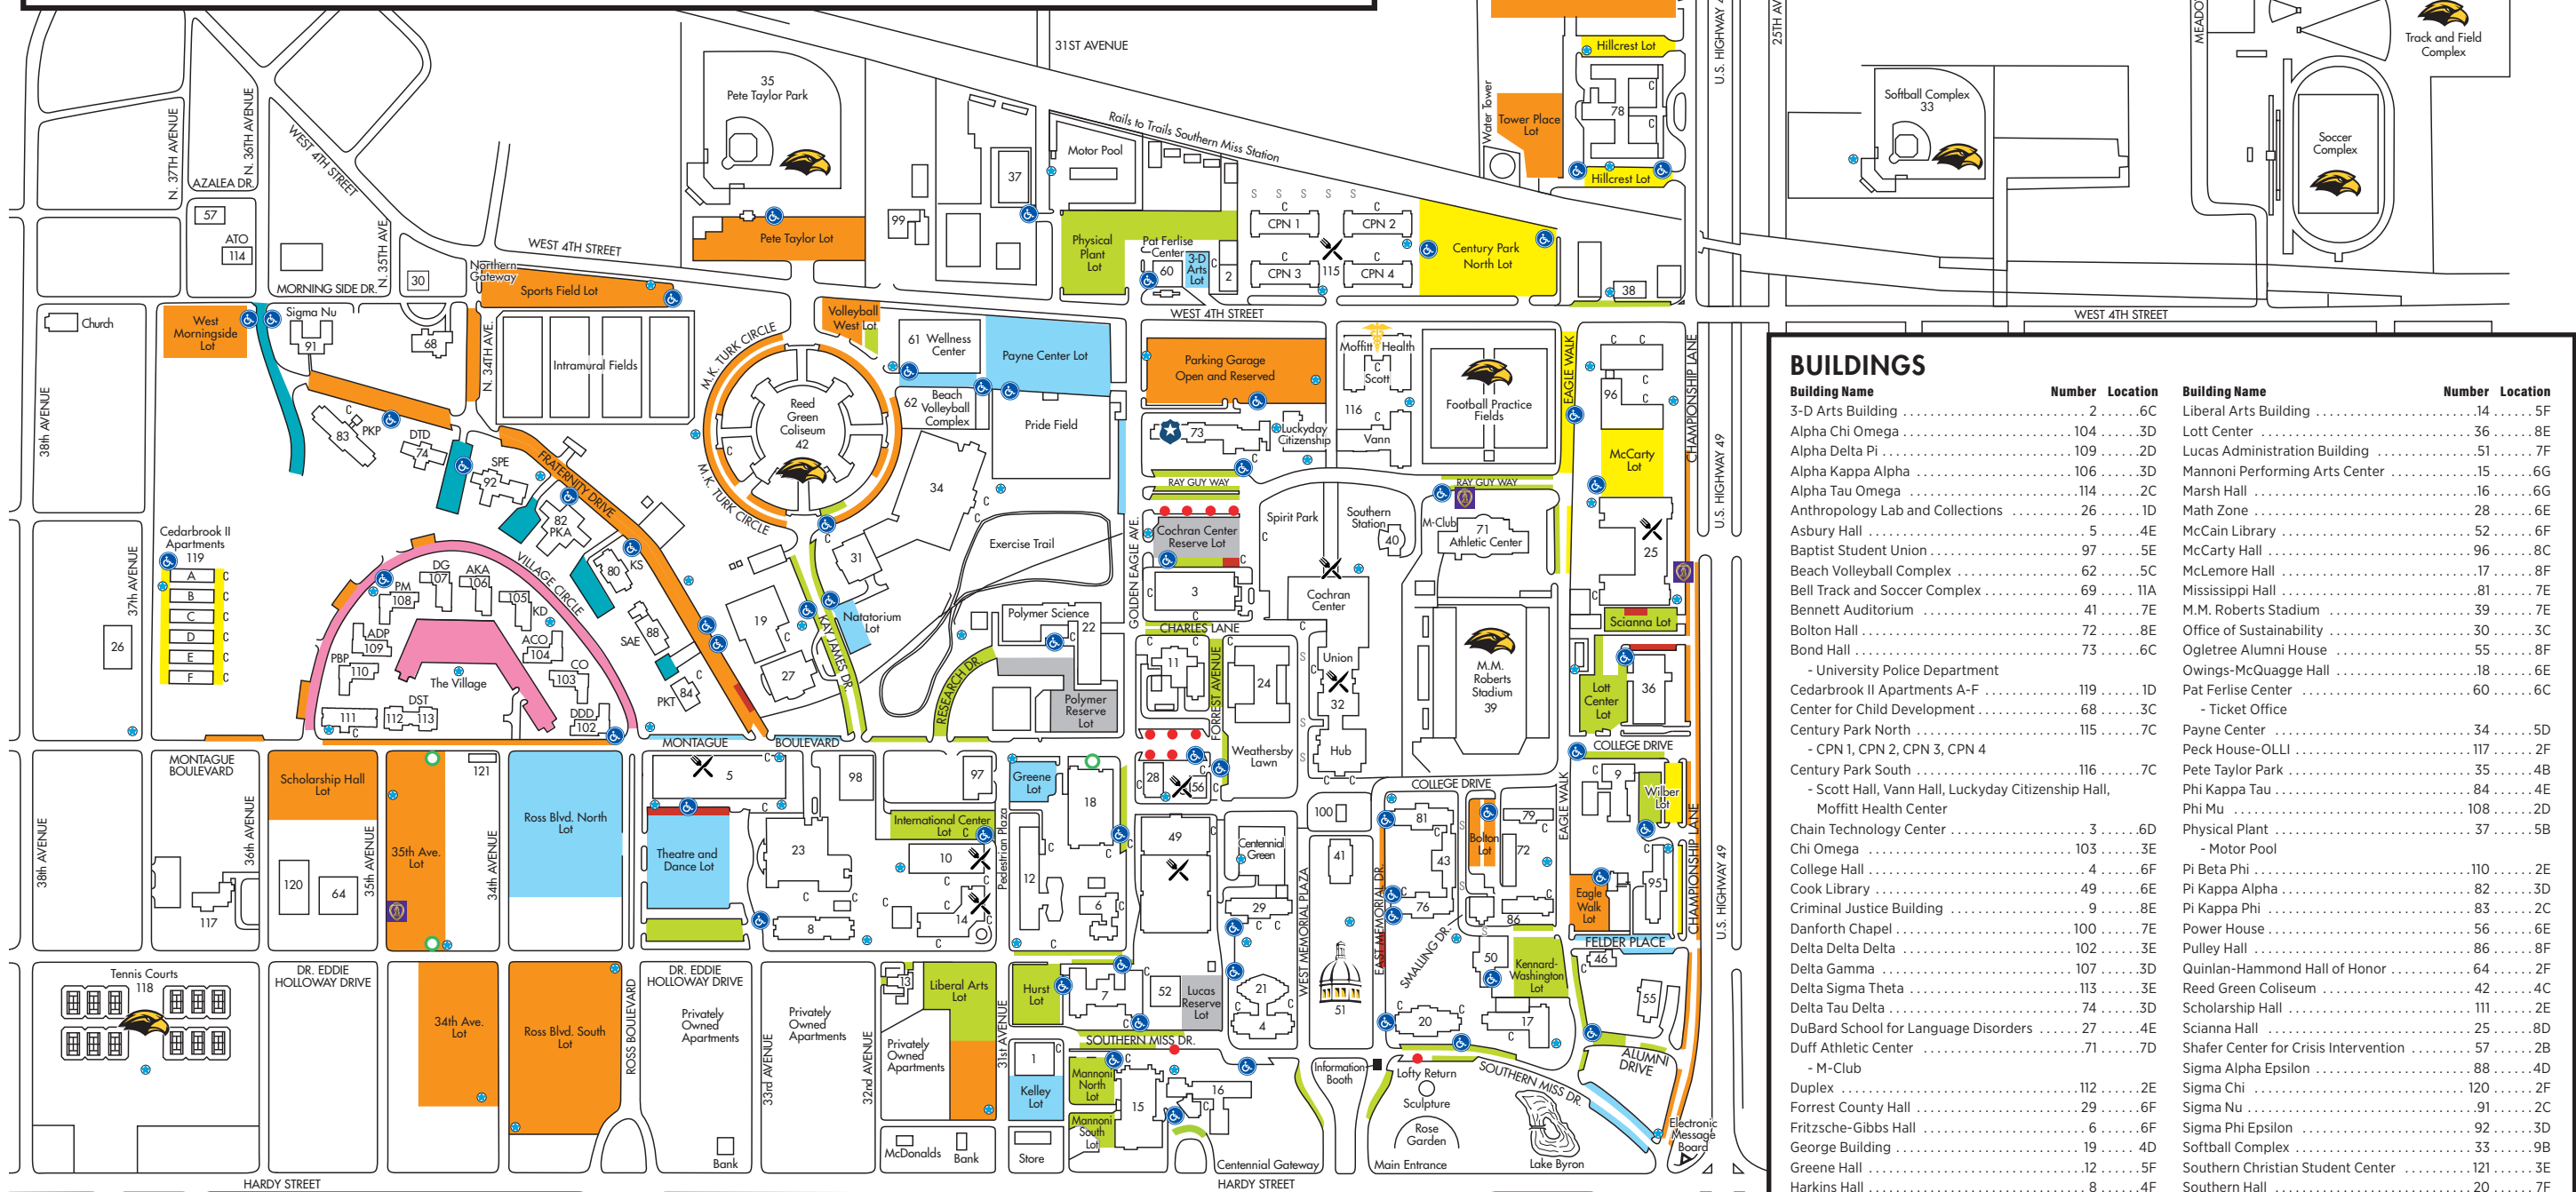

THE UNIVERSITY OF
SOUTHERN MISSISSIPPI

HATTIESBURG CAMPUS

Department of Parking and Transit Services
Phone: 601.266.4943
Website: usm.edu/parking

BUILDINGS

Building Name	Number	Location	Building Name	Number	Location
3-D Arts Building	2	6C	Liberal Arts Building	14	5F
Alpha Chi Omega	104	3D	Lott Center	36	8E
Alpha Delta Pi	109	2D	Lucas Administration Building	51	7F
Alpha Kappa Alpha	106	3D	Mannoni Performing Arts Center	15	6G
Alpha Tau Omega	114	2C	Marsh Hall	16	6G
Anthropology Lab and Collections	26	1D	Math Zone	28	6E
Asbury Hall	5	4E	McCain Library	52	6F
Baptist Student Union	97	5E	McCarty Hall	96	8C
Beach Volleyball Complex	62	5C	McLemore Hall	17	8F
Bell Track and Soccer Complex	69	11A	Mississippi Hall	81	7E
Bennett Auditorium	41	7E	M.M. Roberts Stadium	39	7E
Bolton Hall	72	8E	Office of Sustainability	30	3C
Bond Hall	73	6C	Ogletree Alumni House	55	8F
University Police Department			Owings-McQuagge Hall	18	8E
Cedarbrook II Apartments A-F	119	1D	Pat Ferlise Center	60	6C
Center for Child Development	68	3C	- Ticket Office		
Century Park North	115	7C	Payne Center	34	5D
- CPN 1, CPN 2, CPN 3, CPN 4			Peck House-OLLI	117	2F
Century Park South	116	7C	Pete Taylor Park	35	4B
- Scott Hall, Vann Hall, Luckyday Citizenship Hall, Moffitt Health Center			Phi Kappa Tau	84	4E
Chain Technology Center	3	6D	Phi Mu	108	2D
Chi Omega	103	3E	Physical Plant	37	5B
College Hall	4	6F	- Motor Pool		
Cook Library	49	6E	Pi Beta Phi	110	2E
Criminal Justice Building	9	8E	Pi Kappa Alpha	82	3D
Danforth Chapel	100	7E	Pi Kappa Phi	83	2C
Delta Delta Delta	102	3E	Power House	56	6E
Delta Gamma	107	3D	Pulley Hall	86	8F
Delta Sigma Theta	113	3E	Quinlan-Hammond Hall of Honor	64	2F
Delta Tau Delta	74	3D	Reed Green Coliseum	42	4C
DuBard School for Language Disorders	27	4D	Scholarship Hall	111	2E
Duff Athletic Center	71	7D	Scianna Hall	25	8D
- M-Club			Shafer Center for Crisis Intervention	57	2B
Duplex	112	2E	Sigma Alpha Epsilon	88	4D
Forrest County Hall	29	6F	Sigma Chi	120	2F
Fritzsche-Gibbs Hall	6	6F	Sigma Nu	91	2C
George Building	19	4D	Sigma Phi Epsilon	92	3D
Greene Hall	12	5F	Softball Complex	33	9B
Harkins Hall	8	4F	Southern Christian Student Center	31	3E
Hattiesburg Hall	76	7F	Southern Hall	20	7F
Hickman Hall	43	7E	Southern Station	40	7D
Hillcrest Hall	78	8B	Stores and Receiving	38	8C
Honor House	46	8F	Stout Hall	21	6F
Hurst Building	7	6F	St. Thomas Catholic Church	99	5B
Interior Design Studio	13	5F	Tennis Courts	118	1F
International Center	10	5E	Thames Polymer Science Research Center	22	6D
Johnson Natatorium	31	5D	Theatre and Dance Building	23	4E
Johnson Science Tower	11	6E	Union Complex	32	7D, 7E
Jones Hall	79	8E	- Cochran Center, Cook Union, Hub		
Kappa Delta	105	3D	Walker Science Building	24	6E
Kappa Sigma	80	3D	Wellness Center	61	5C
Kelley Hall	1	5F	Wesley Foundation	98	5E
Kennard-Washington Hall	50	7F	Wilber Hall	95	8F

SYMBOLS

● Timed	■ Faculty/Staff
♿ Handicap Accessible	■ Lucas, Polymer and Cochran Center Reserve Lots
⊙ Service Zone	■ Open - All Permits
⊙ Cycle	■ Fraternity
☎ Emergency Phone	■ Sorority Village
⊗ Proposed Changes	⚽ Athletic Sites
Ⓟ Reserved	⚪ Purple Heart
👮 University Police Department	🍴 Food Services
🚗 Commuter	🚌 Covered Transit Bus Location
🏠 Residence Halls