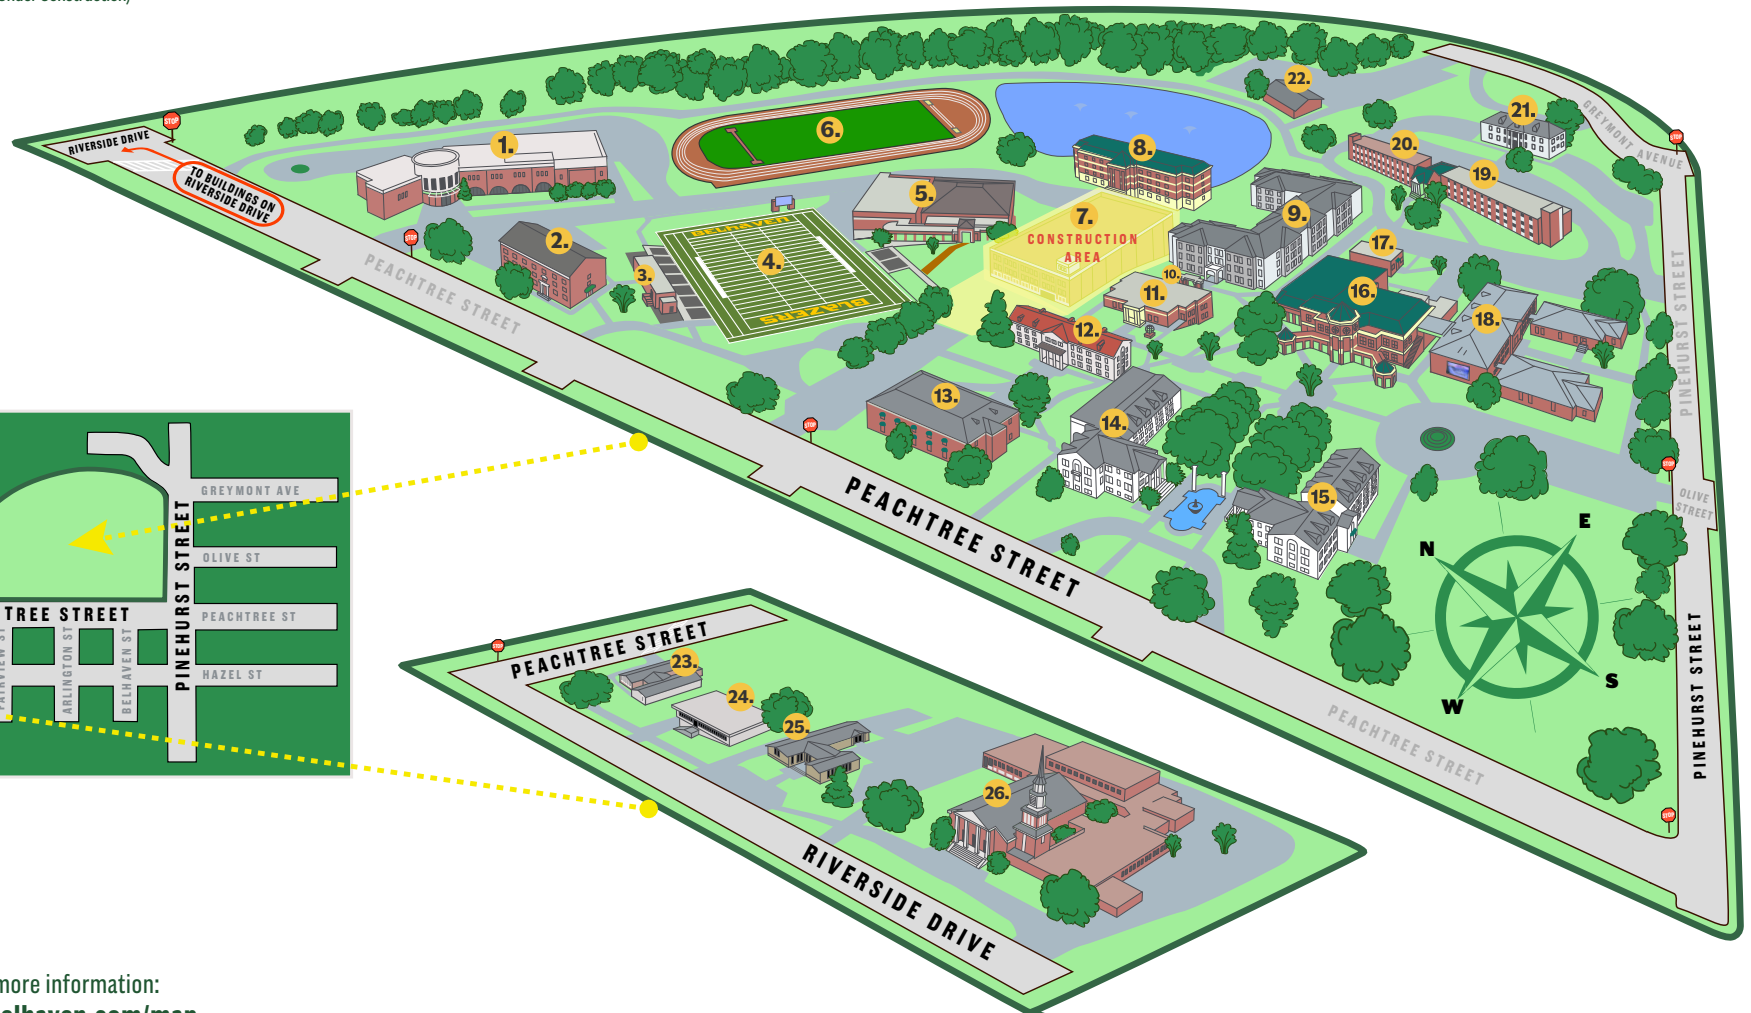

# BELHAVEN UNIVERSITY CAMPUS MAP

## CENTRAL CAMPUS:

1. Bitsy Irby Visual Arts and Dance Center
2. Caldwell Hall
3. Stadium Operations & Media Center
4. Belhaven Bowl
5. Heidelberg Gymnasium
6. Track
7. Parking Garage (Under Construction)

8. Lakeview Hall
9. University Village
10. Entergy Pavilion
11. Billy Kim International Center
12. Helen White Hall
13. Warren Hood Library
  - Barber Auditorium
  - Think Center

14. Fitzhugh Hall
15. Preston Hall
  - Office of the Registrar
  - Student Financial Planning
16. McCravey-Triplett Student Center & Bailey Dining Commons
  - Office of Admission
17. Howard Cleland Hall
  - Student Development

## BUILDINGS ON RIVERSIDE DRIVE:

23. Bettye Quinn Center
  - Security Offices
24. Newt and Becky Wilson Hall
  - Football Offices
25. Old Boy Scout Building
  - Belhaven Welcome Center (Opening Jan 2023)
26. Center for the Arts