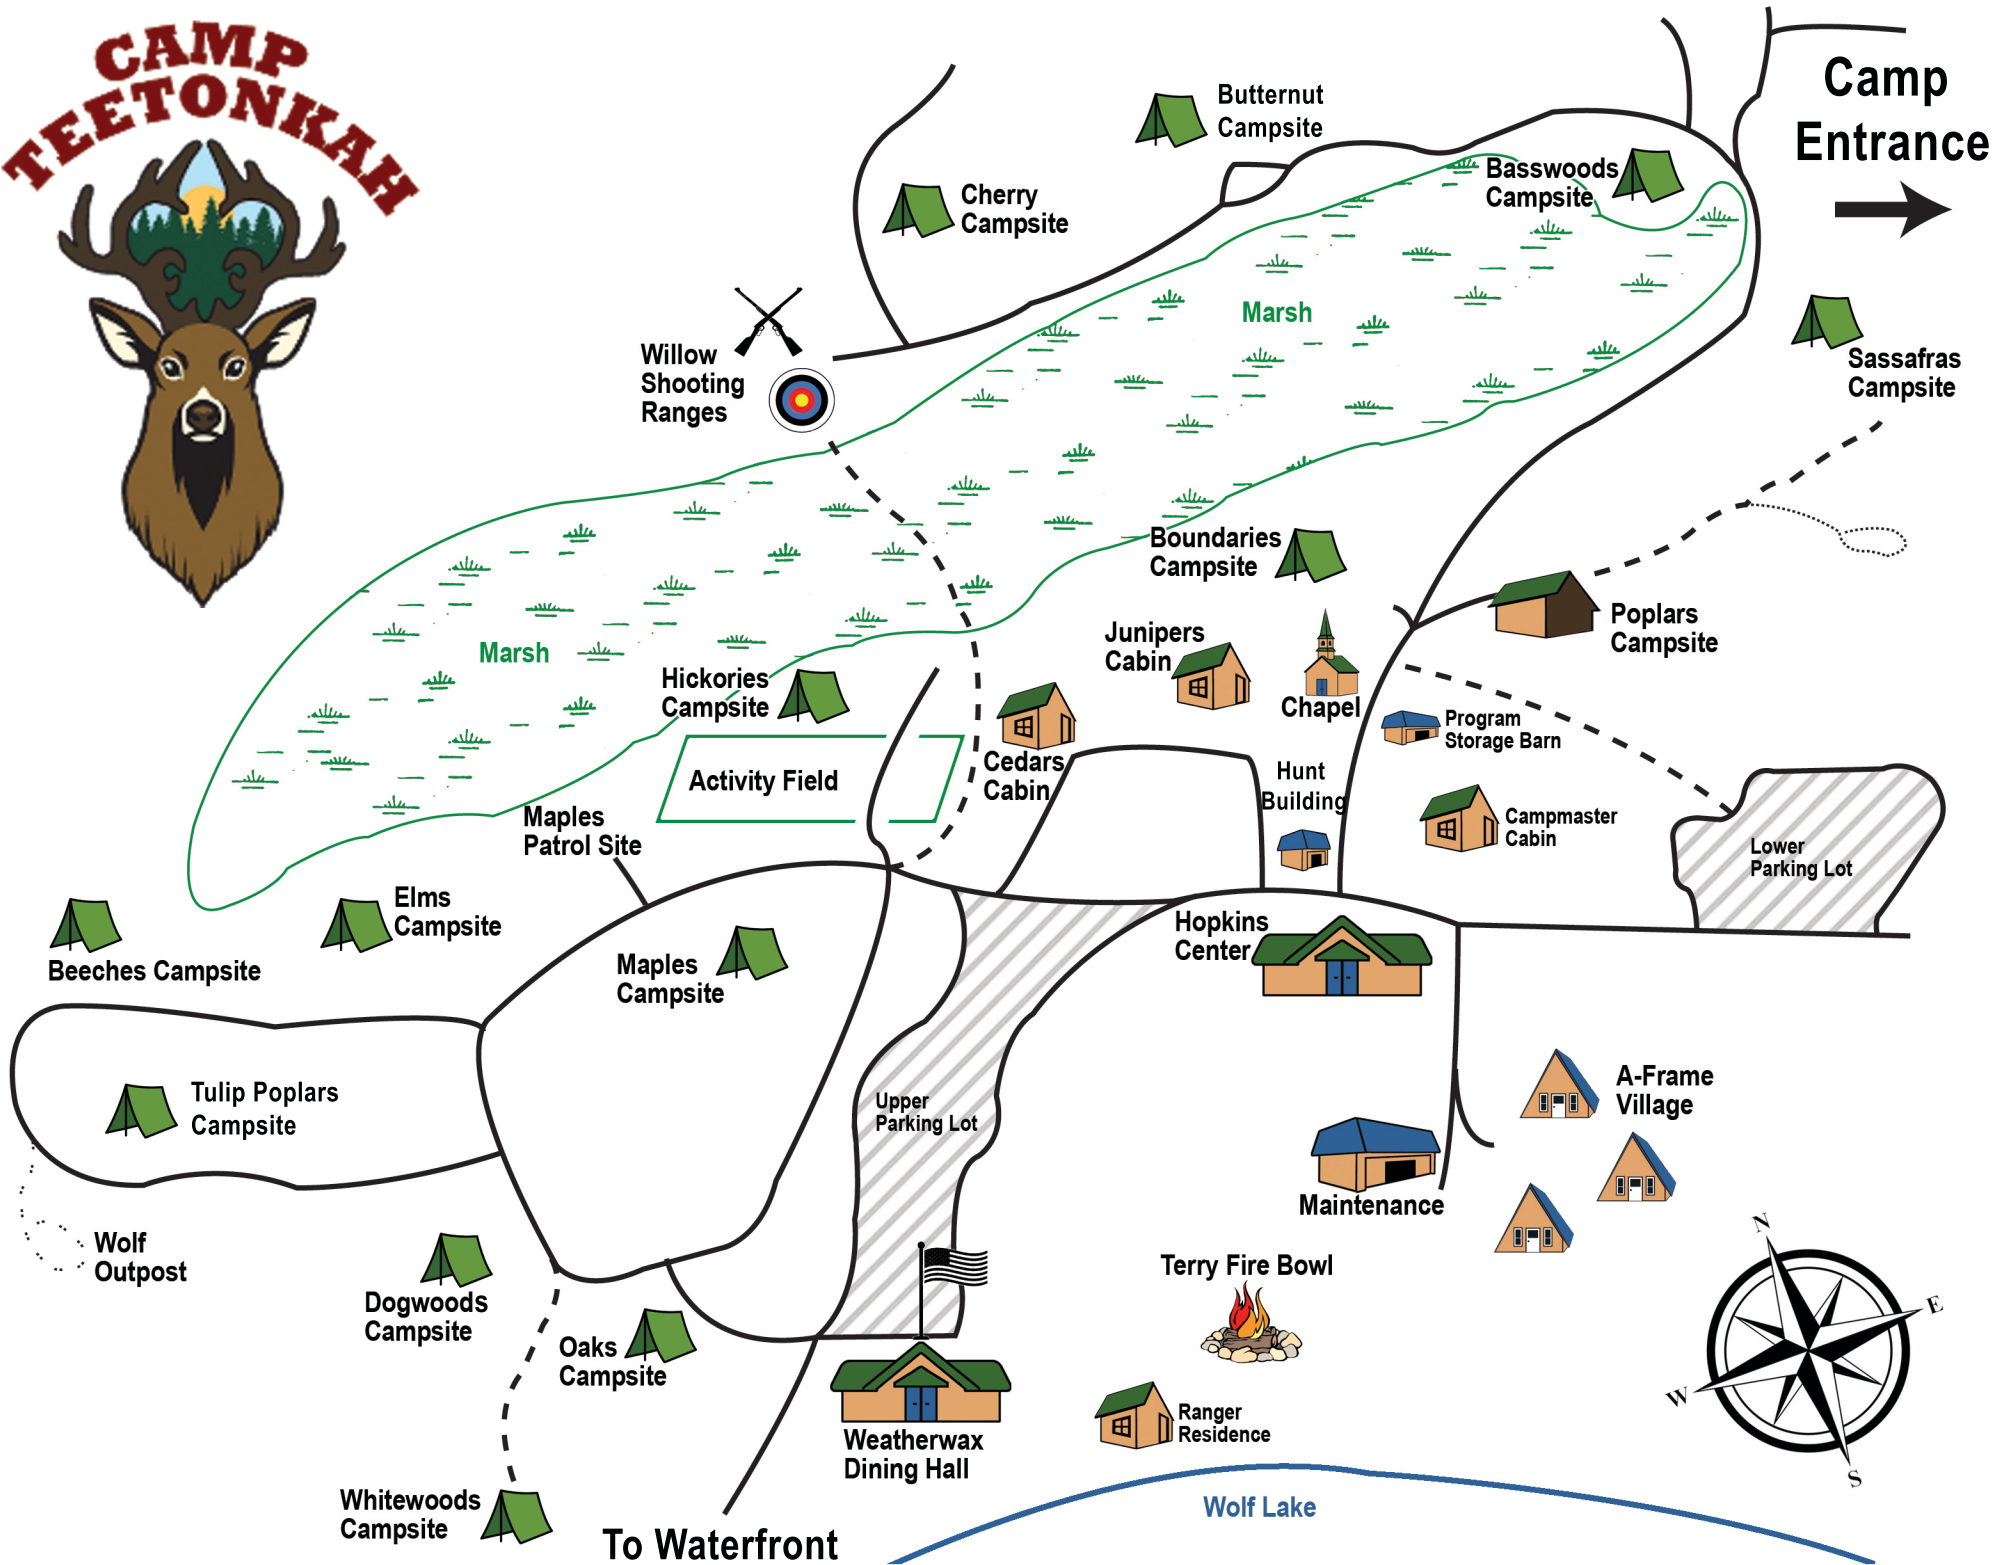

CAMP TEETONKAH

Camp Entrance
→

Willow Shooting Ranges

Butternut Campsite

Cherry Campsite

Basswoods Campsite

Sassafras Campsite

Marsh

Campmaster Cabin

Lower Parking Lot

Marsh

Activity Field

Maples Patrol Site

Beeches Campsite

Elms Campsite

Maples Campsite

Hopkings Center

Campmaster Cabin

Lower Parking Lot

Tulip Poplars Campsite

Upper Parking Lot

Maintenance

A-Frame Village

Wolf Outpost

Dogwoods Campsite

Oaks Campsite

Terry Fire Bowl

Ranger Residence

Weatherwax Dining Hall

Whitewoods Campsite

To Waterfront

Wolf Lake