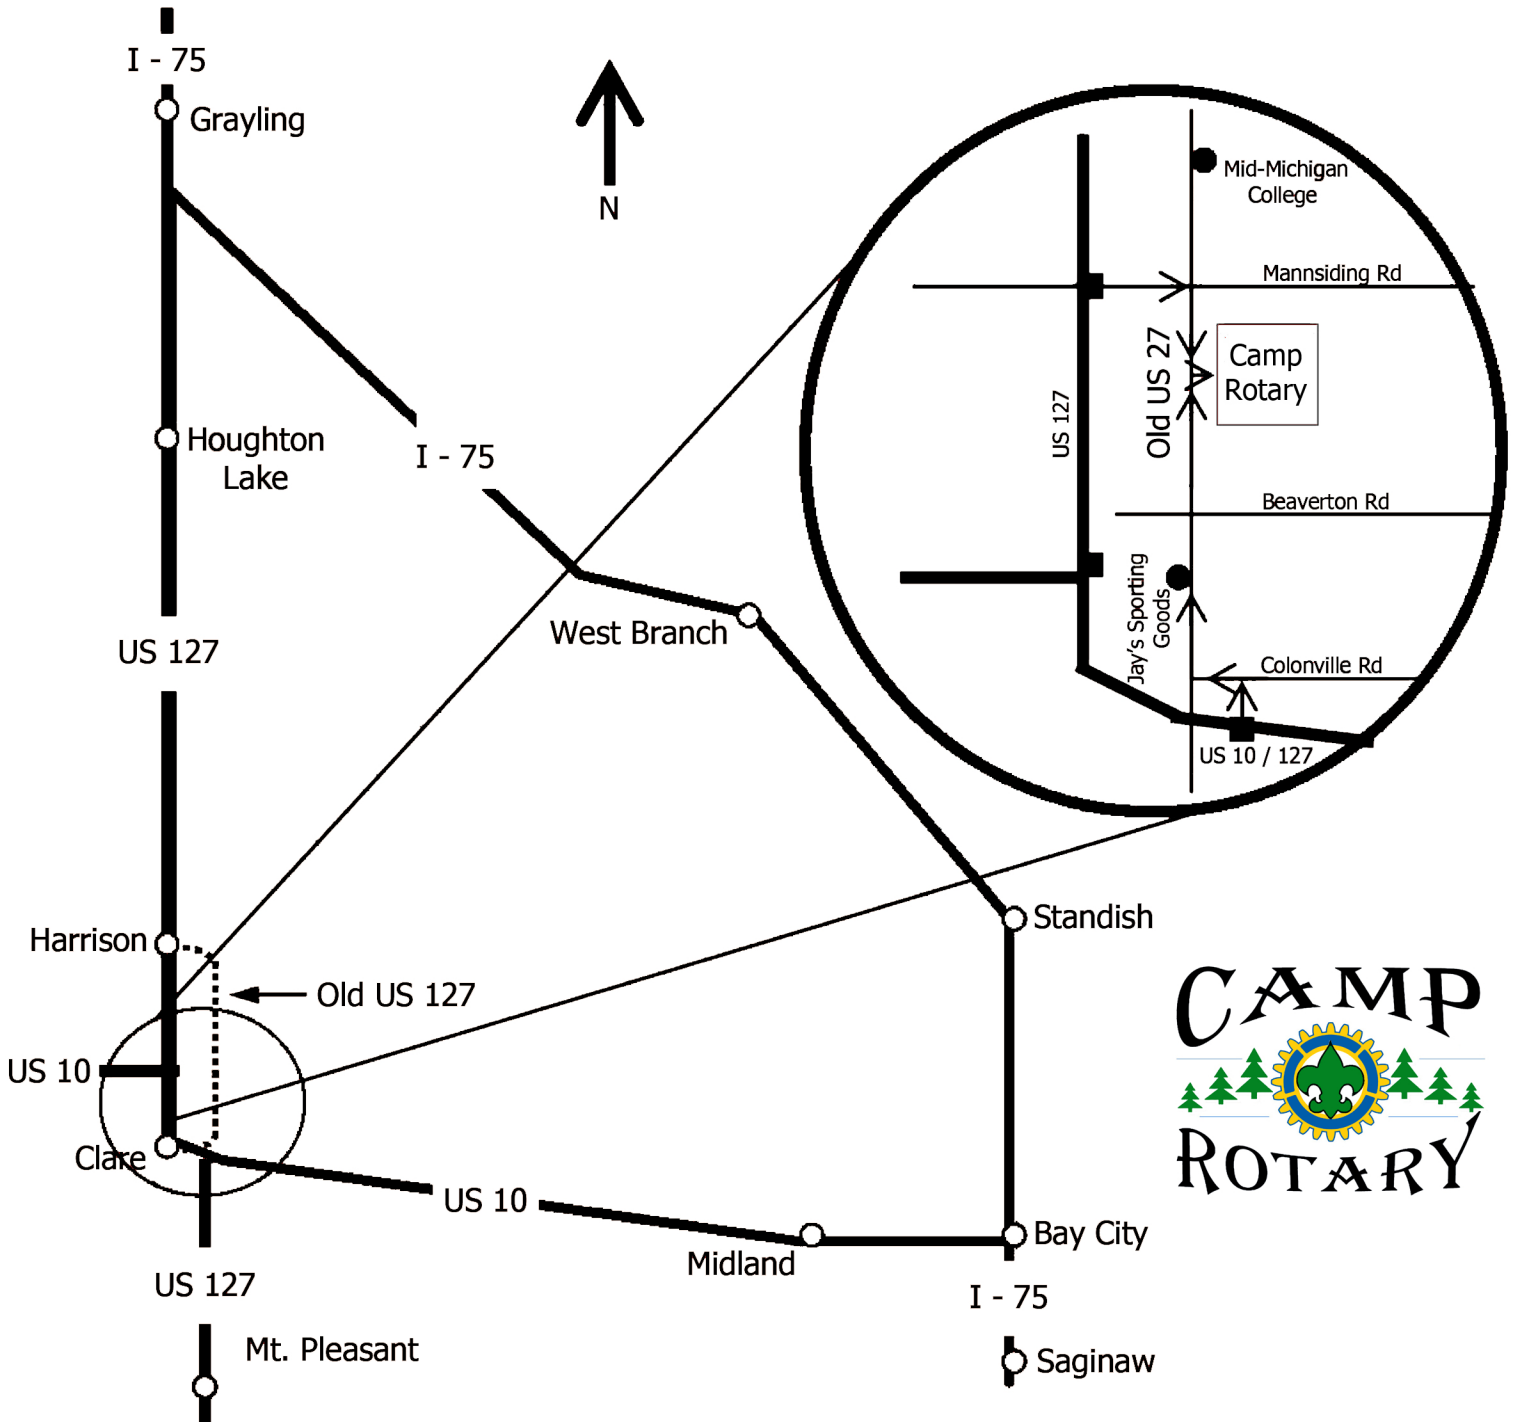

# How To Get To CAMP ROTARY

3201 S. Clare Ave. ♦ Clare, MI ♦ 48617  
Office: 989-386-7943 ♦ Fax: 989-386-3193  
camprotary@michiganscouting.org

## From the South and East

- Take US 10 W or US 127 N and exit at the 2nd Clare exit (Exit 160 - Old 27)
- Turn left (west) on Colonville Rd. & go 1 block
- Turn right (north) at the light on Old US 27 (S. Clare Ave.)
- Camp Rotary is 8 miles ahead on the right side

## From the North

- Take US 127 S and exit at the 3rd Harrison exit (Exit 168 - Mannsiding Rd. / Lake George)
- Turn left (east) on Mannsiding Rd. & go 1/2 mile
- Turn right (south) at the light on Old US 27 (S. Clare Ave.)
- Camp Rotary is 1 mile ahead on the left side