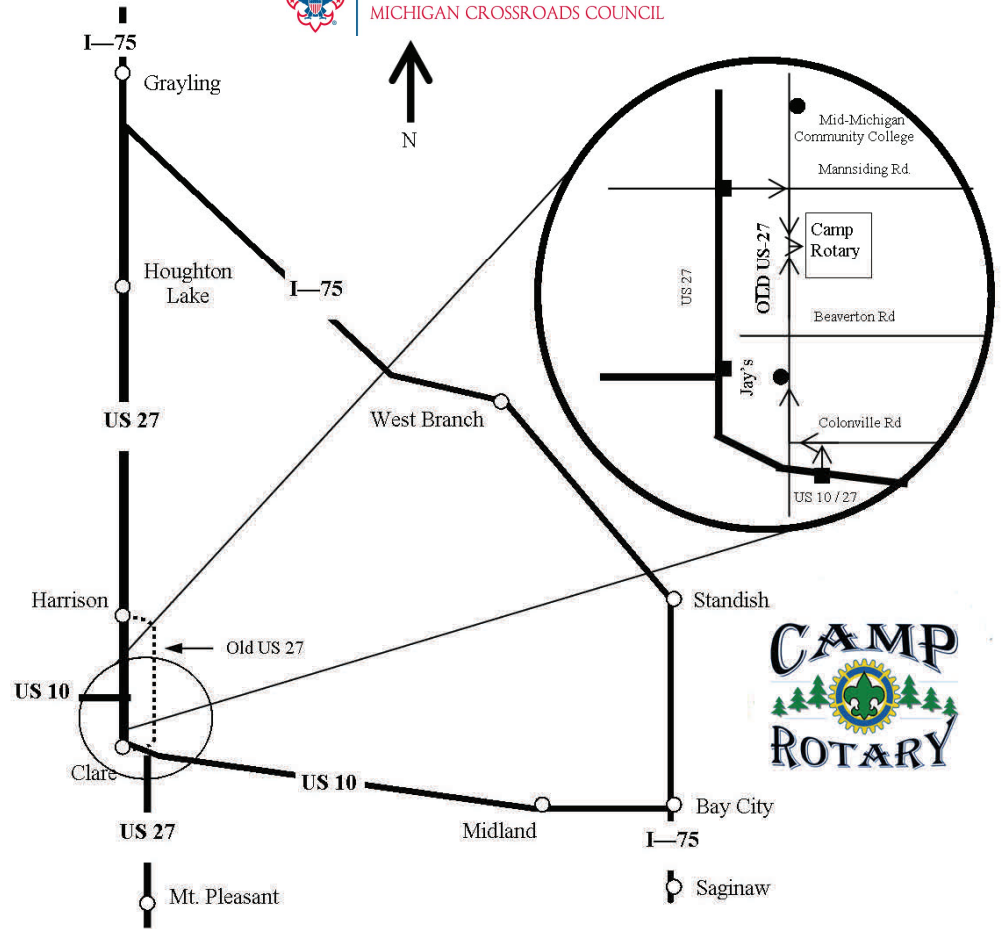

How To Get To CAMP ROTARY

3201 S. Clare Ave ♦ Clare, MI ♦ 48617
989-386-7943 ♦ Fax 386-3193

BOY SCOUTS OF AMERICA
MICHIGAN CROSSROADS COUNCIL

FROM THE SOUTH AND EAST

- Take US 10 W or US 27 N and exit at the second Clare exit (old US 27)
- Turn left (west) on Colonville Rd and go 1 block.
- Turn right at light on old US 27 (S. Clare Ave)
- Camp Rotary is 8 miles on right side

FROM THE NORTH

- Take US 27 South and exit at the third Harrison exit (old US 27)
- Turn left (east) on Mannsiding Rd and go 1/2 mile.
- Turn right on old US 27 (S. Clare Ave)
- Camp Rotary is 1 mile on left side