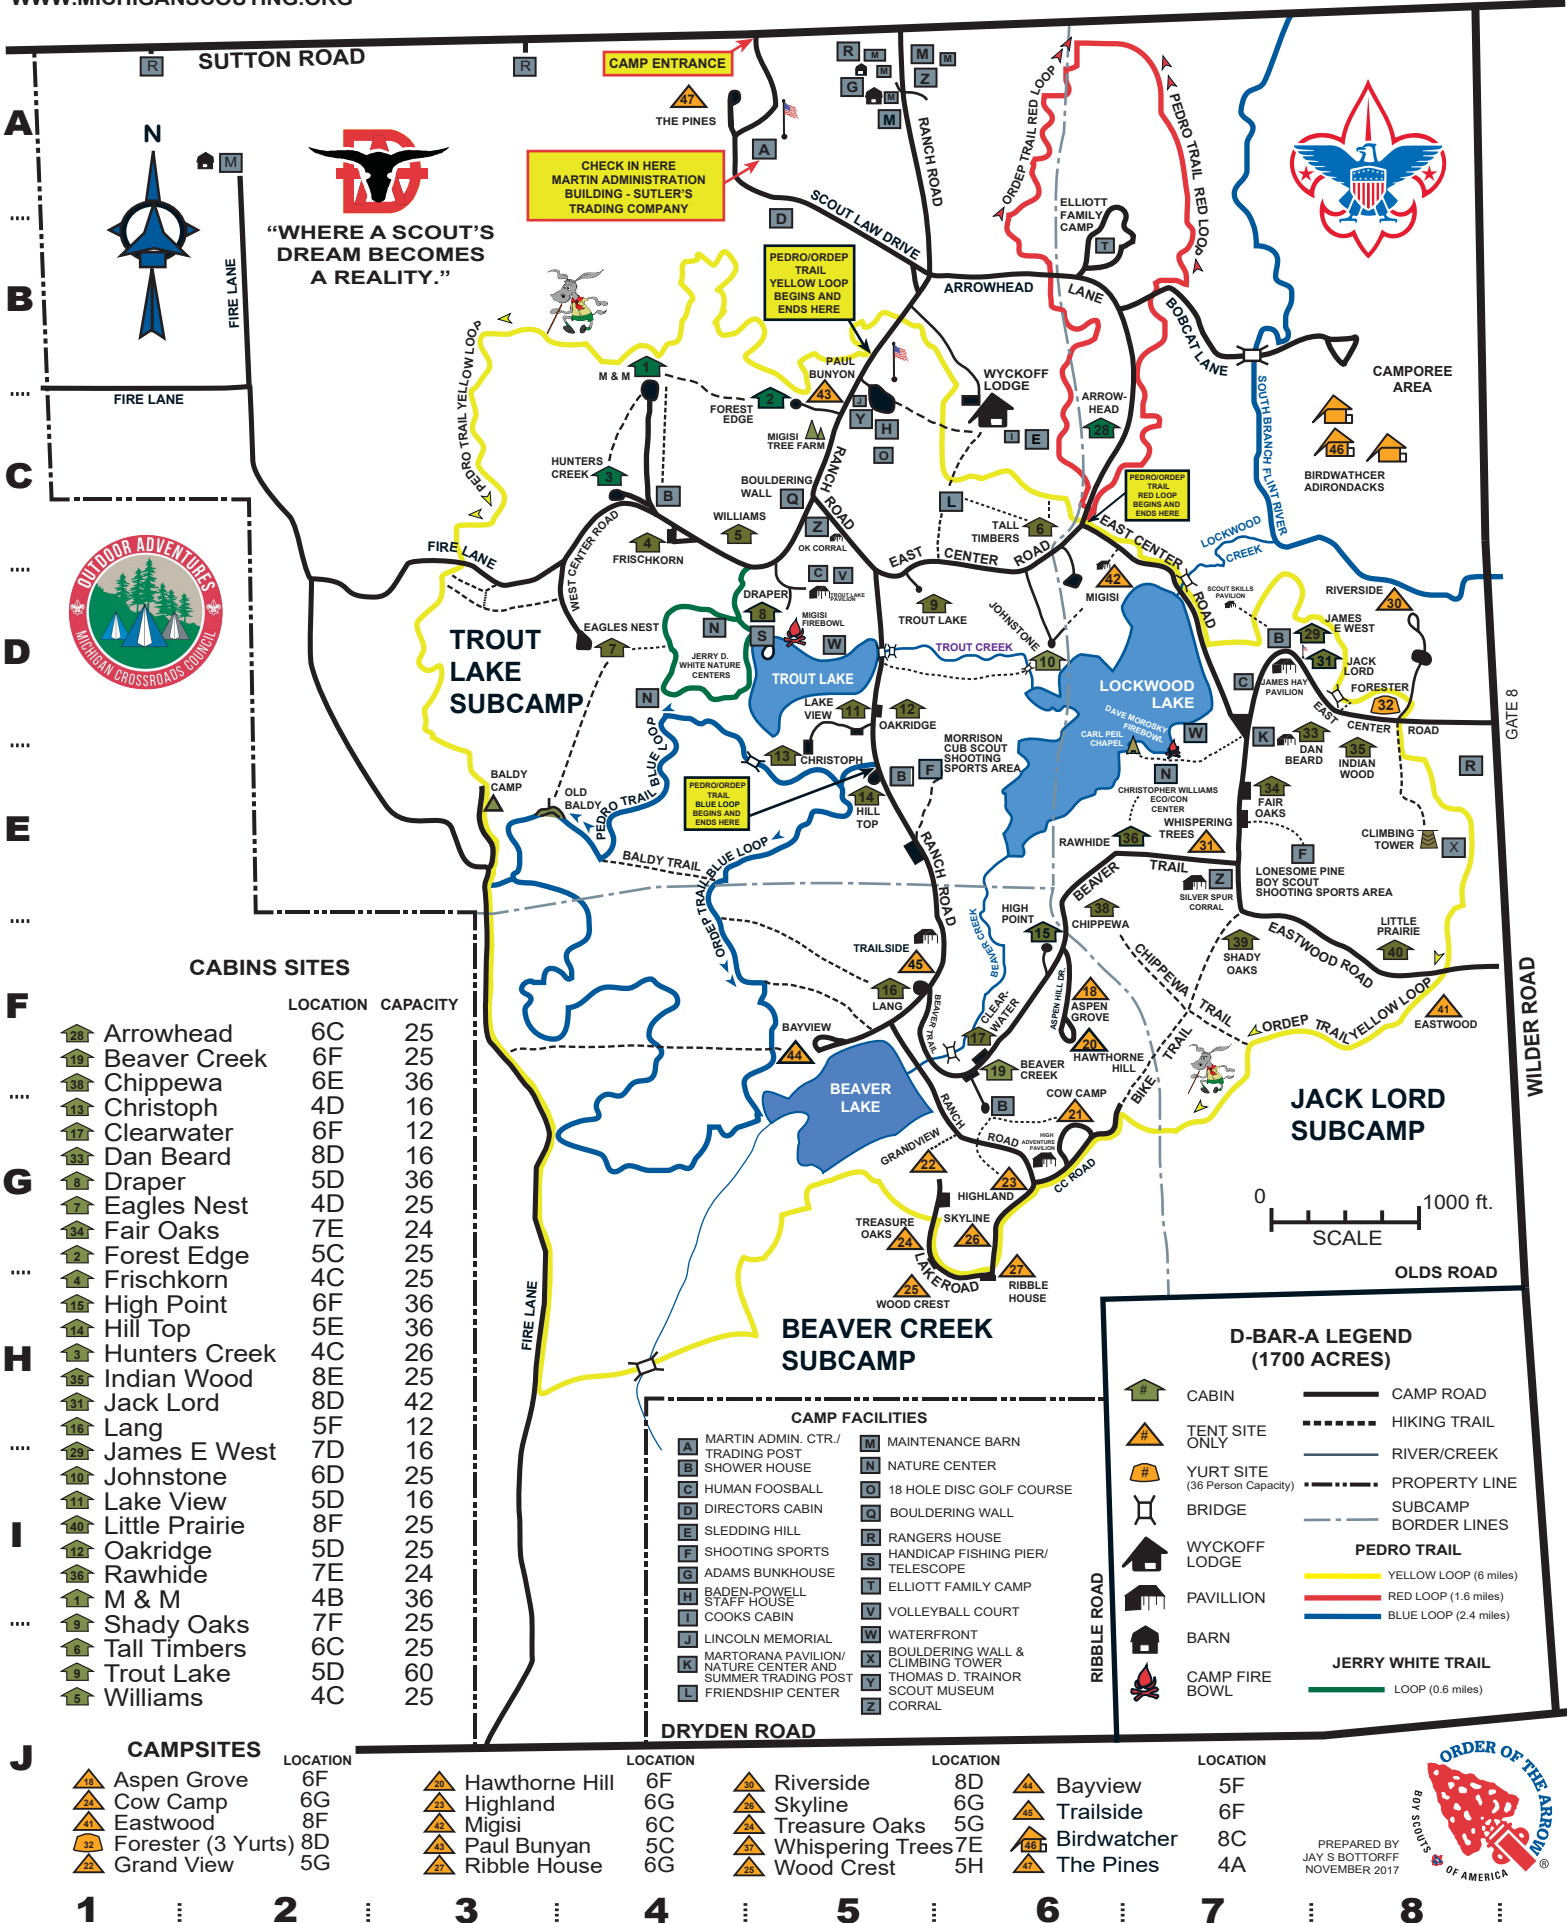

D-BAR-A SCOUT RANCH

880 EAST SUTTON ROAD, METAMORA, MICHIGAN 48455 (810) 245-2250

PREPARED BY
 JAY S BOTTORFF
 NOVEMBER 2017