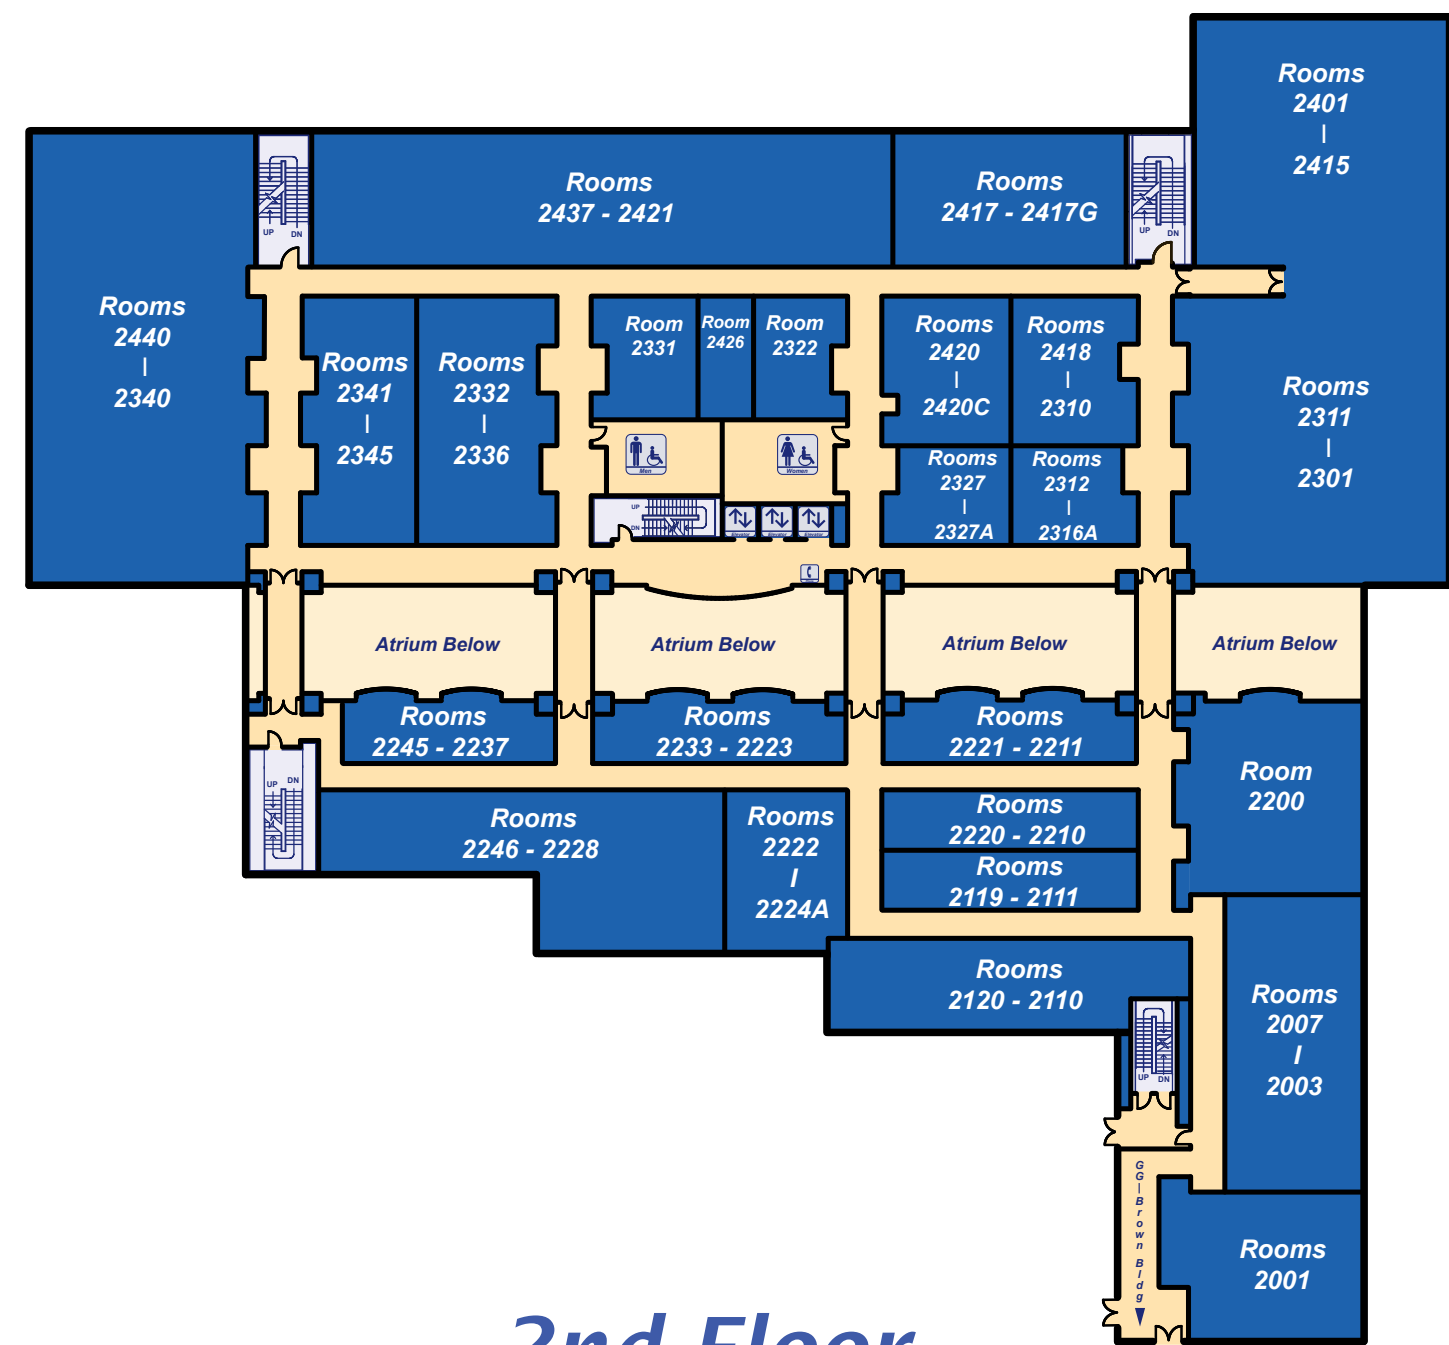

**College of Engineering
North Campus**

2nd Floor

3rd Floor

4th Floor

1st Floor

- Legend**
- Women's Restroom
 - Men's Restroom
 - Public Phone
 - Elevator
 - Stairs
 - Building Entrance