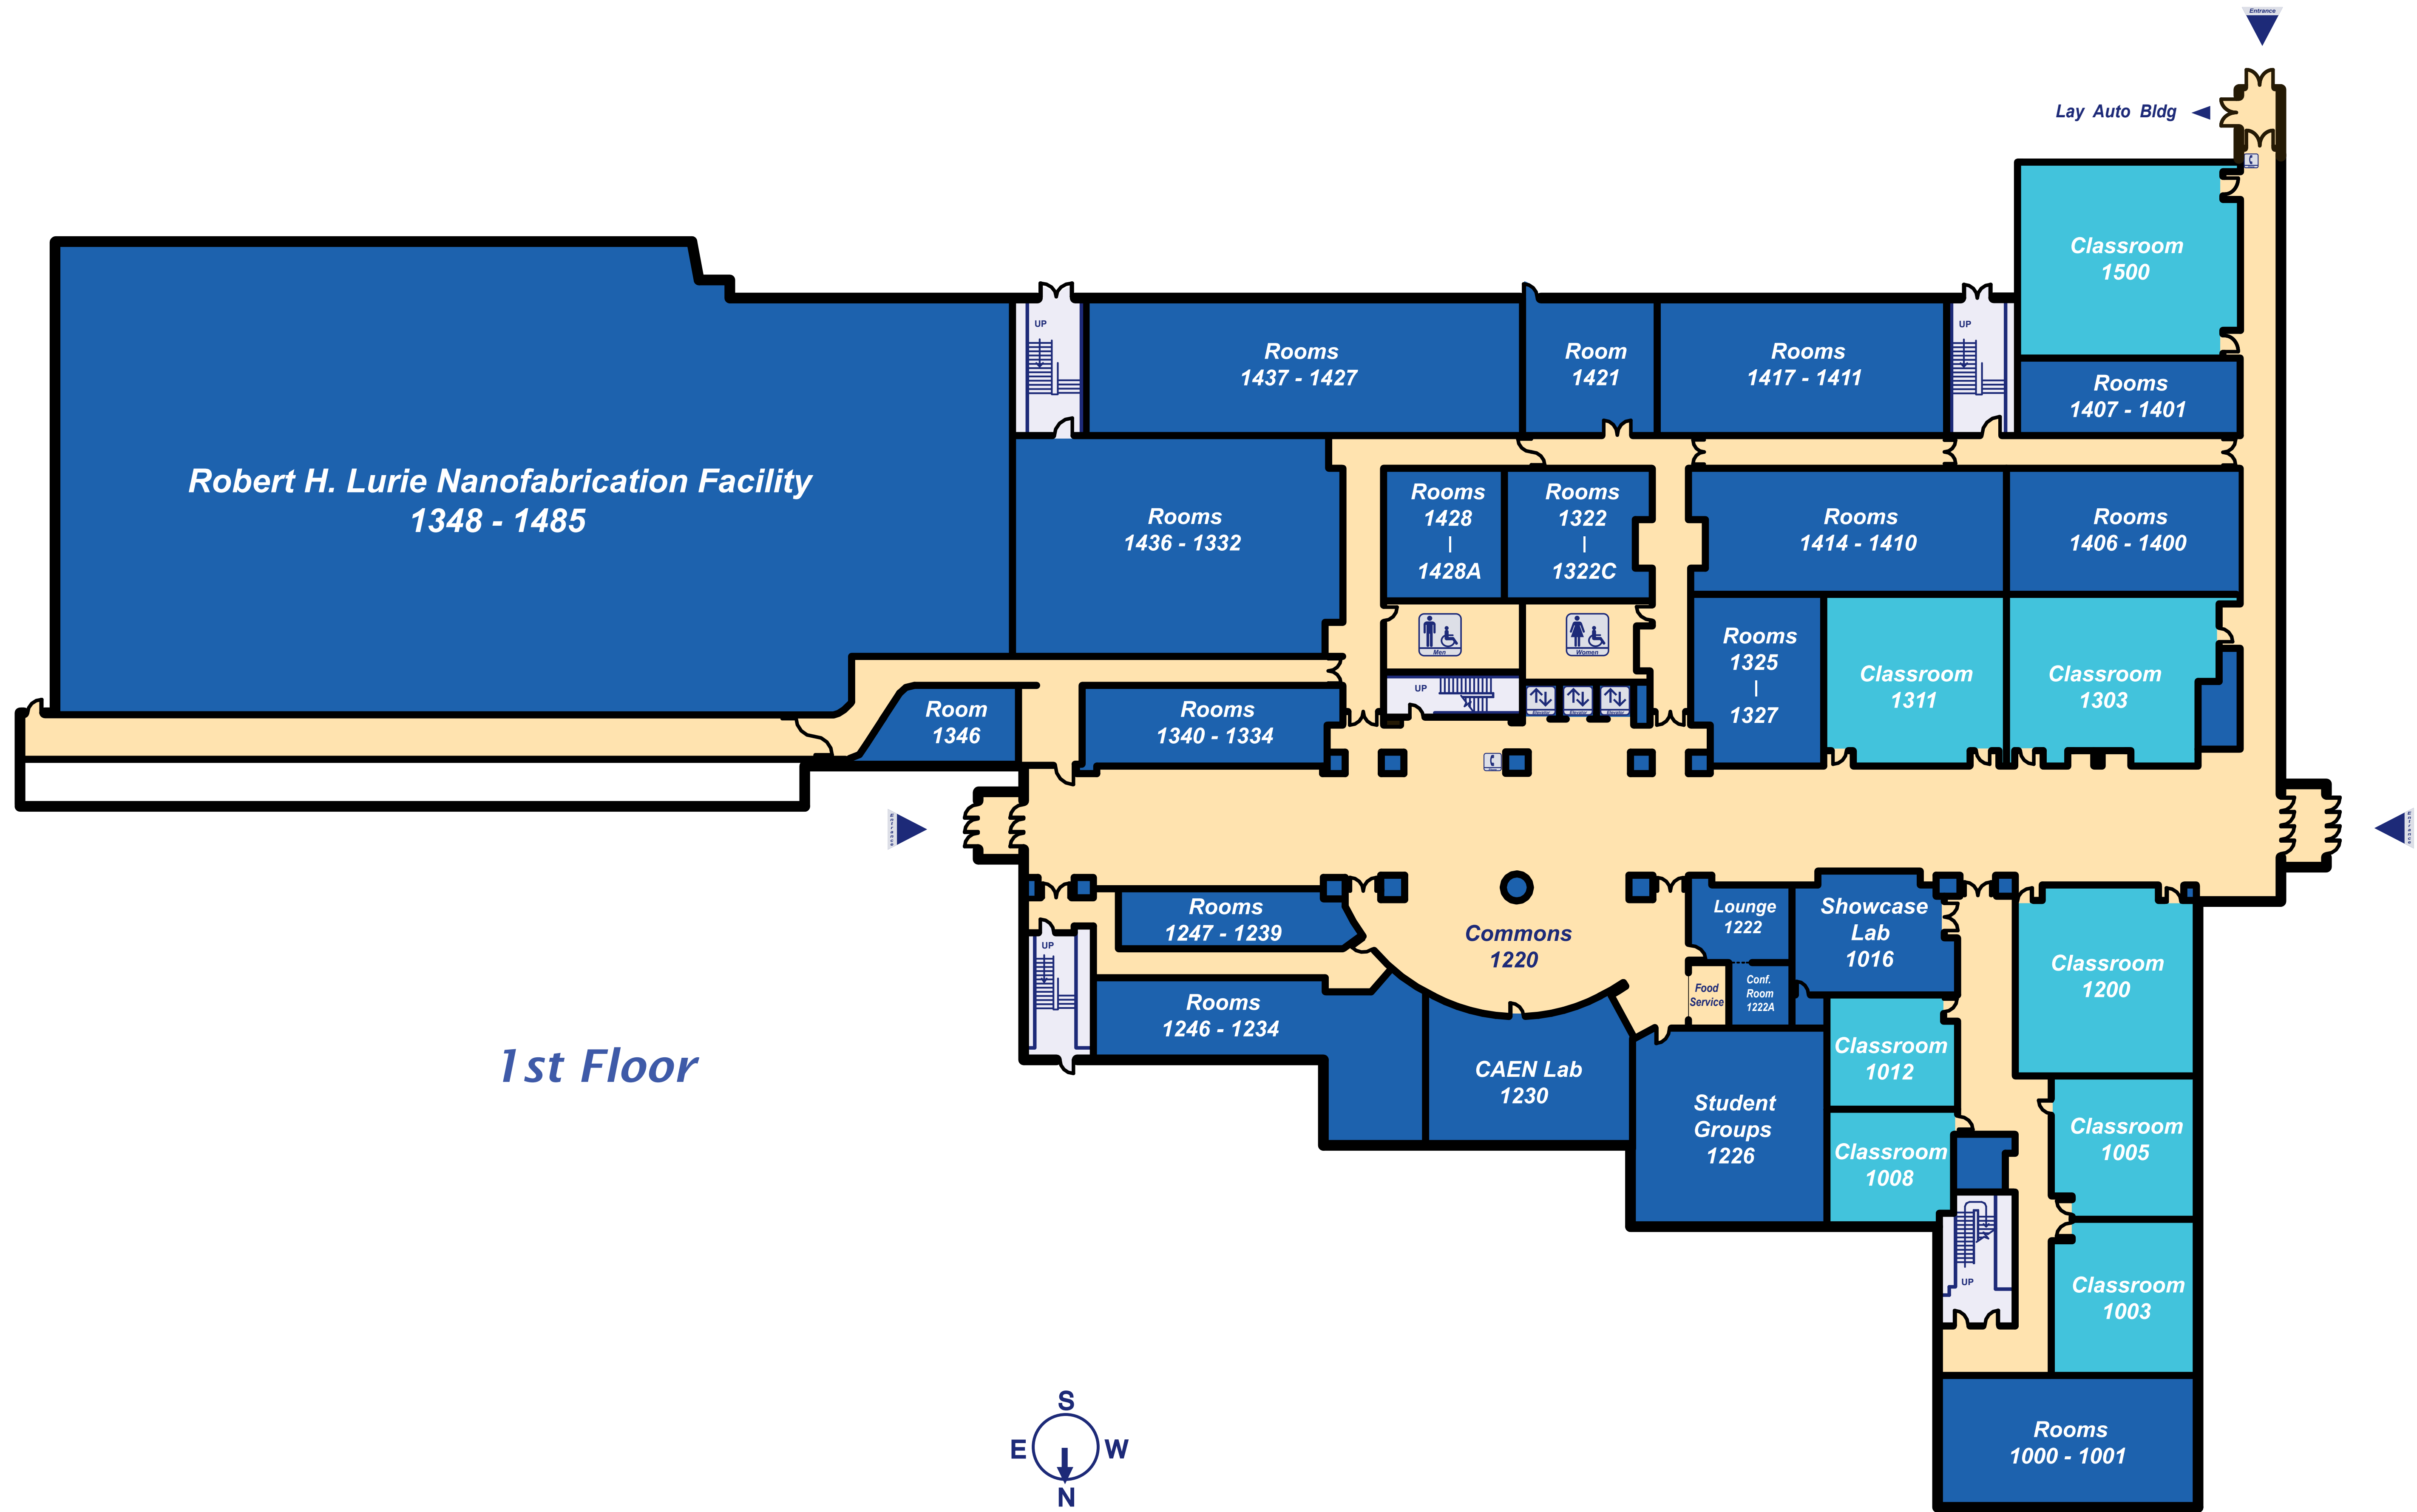

**College of Engineering
North Campus**

2nd Floor

3rd Floor

4th Floor

1st Floor

- Legend**
- Women's Restroom
 - Men's Restroom
 - Public Phone
 - Elevator
 - Stairs
 - Building Entrance