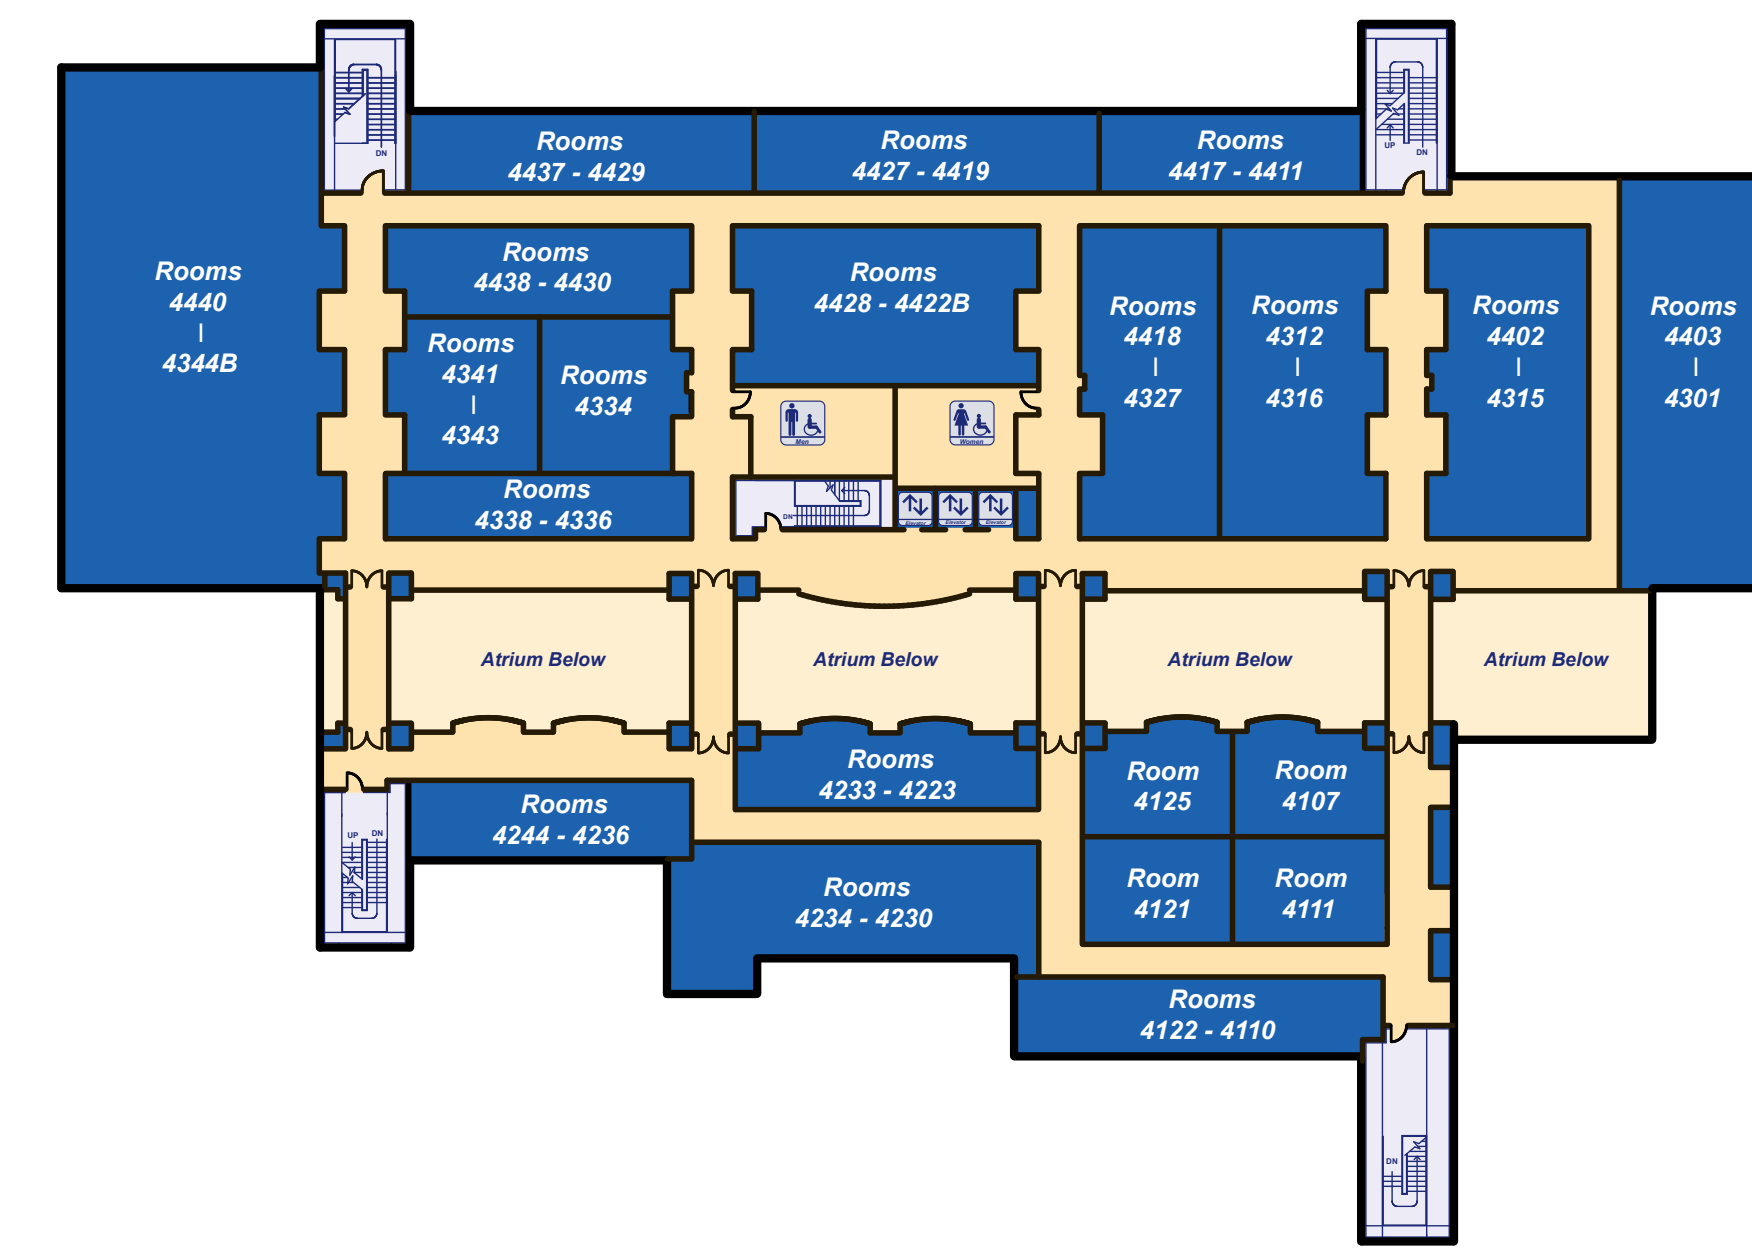

**College of Engineering
North Campus**

2nd Floor

3rd Floor

4th Floor

1st Floor

- Legend**
- Women's Restroom
 - Men's Restroom
 - Public Phone
 - Elevator
 - Stairs
 - Building Entrance