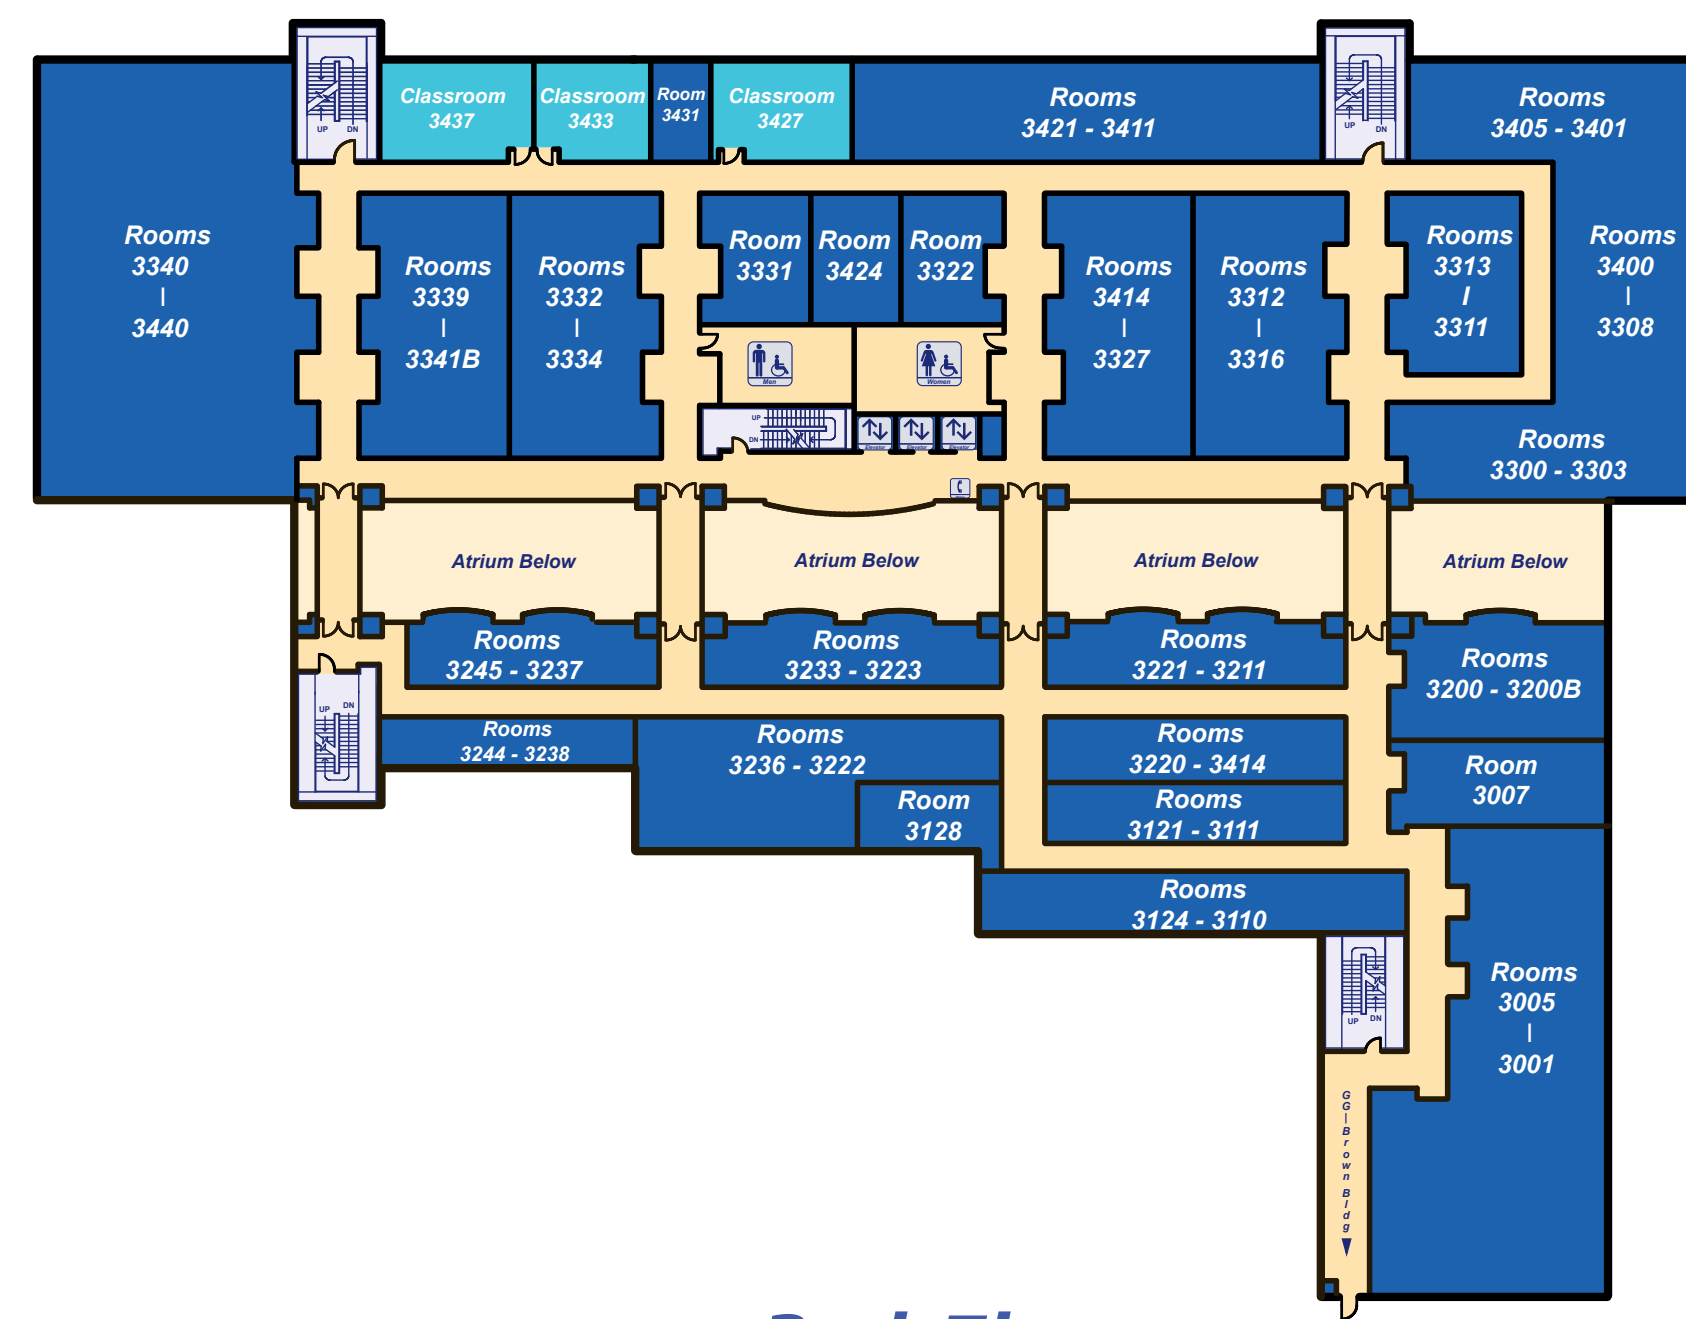

**College of Engineering
North Campus**

2nd Floor

3rd Floor

4th Floor

1st Floor

- Legend**
- Women's Restroom
 - Men's Restroom
 - Public Phone
 - Elevator
 - Stairs
 - Building Entrance