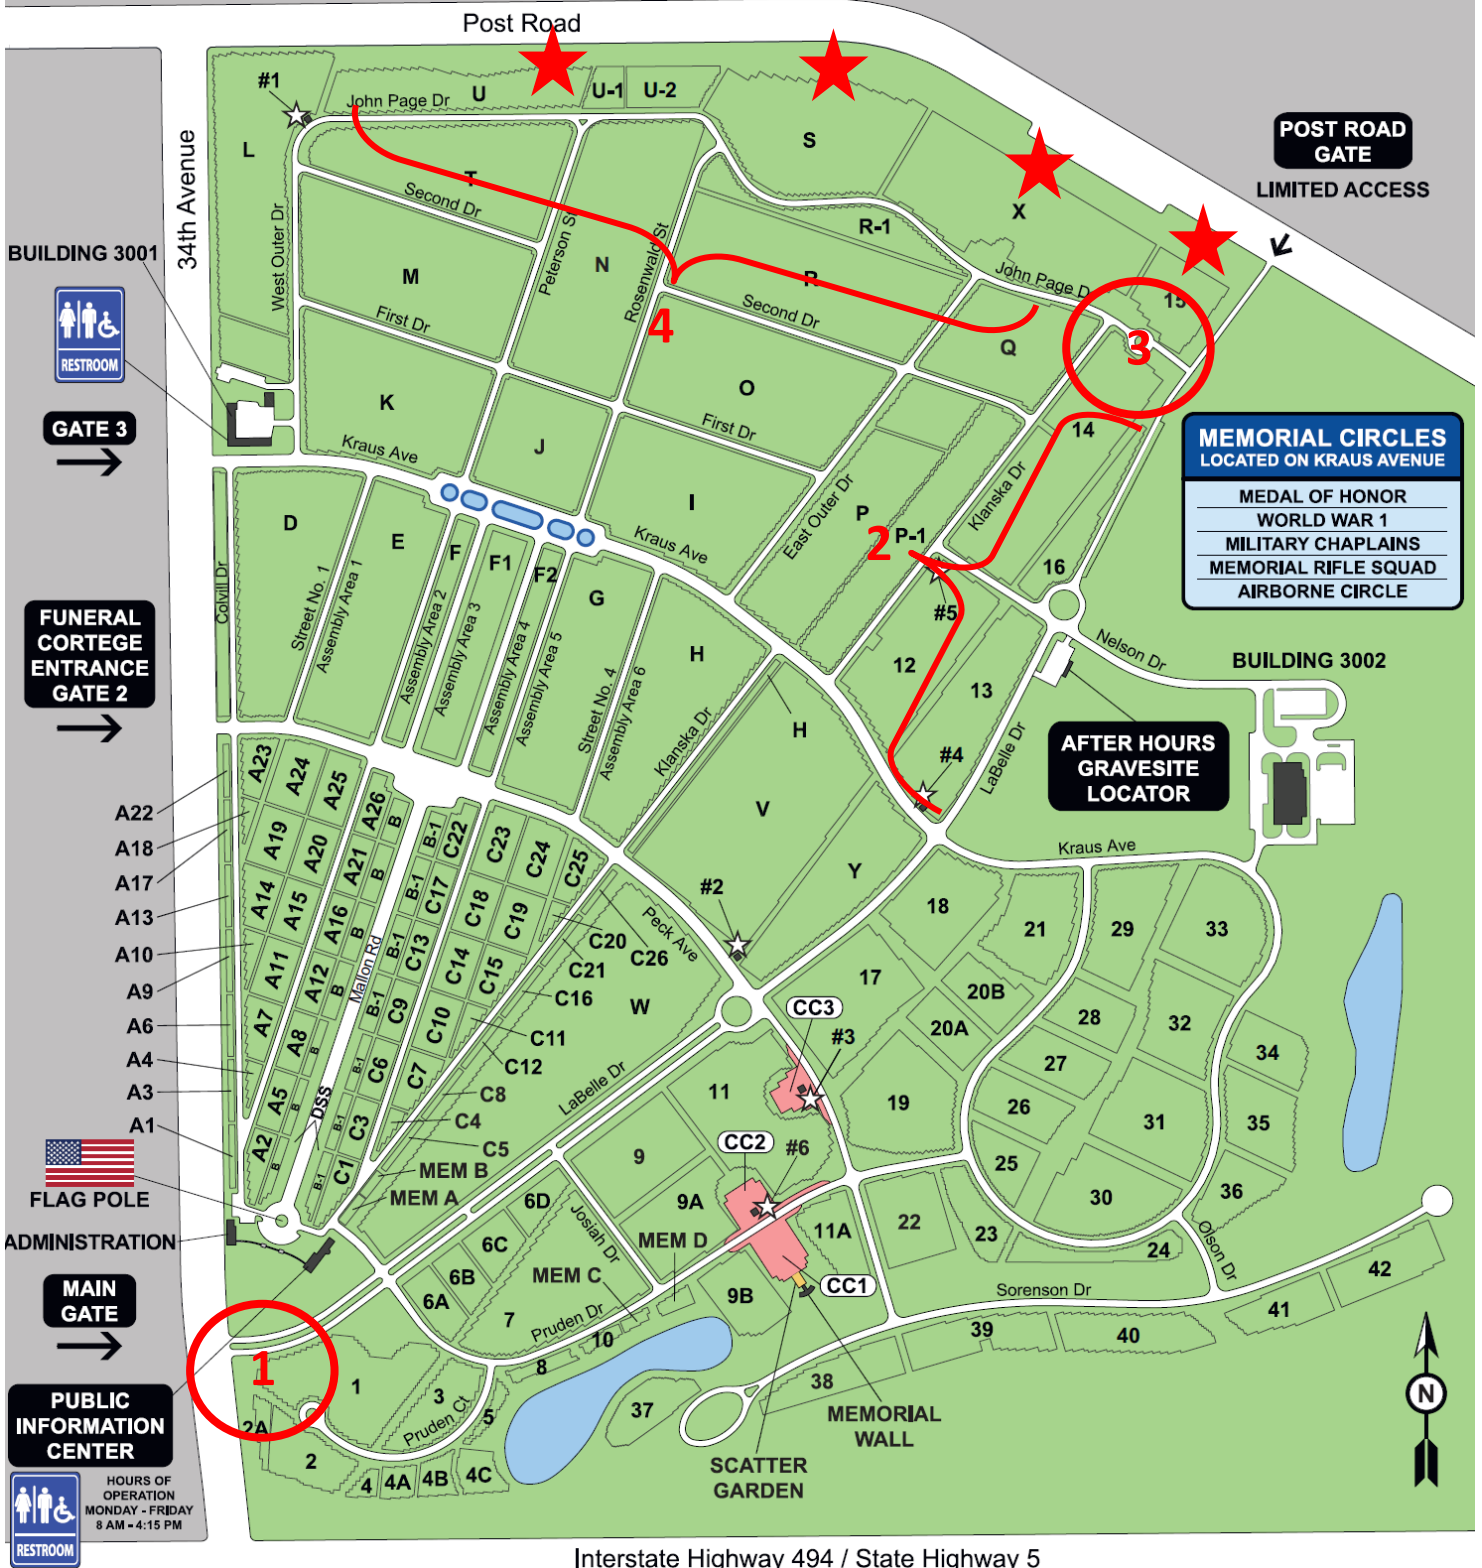

FORT SNELLING NATIONAL CEMETERY

Interstate Highway 494 / State Highway 5

1=Main Entrance / 2=Parking / 3=Check-in / 4=Parking / ★ =Work Area