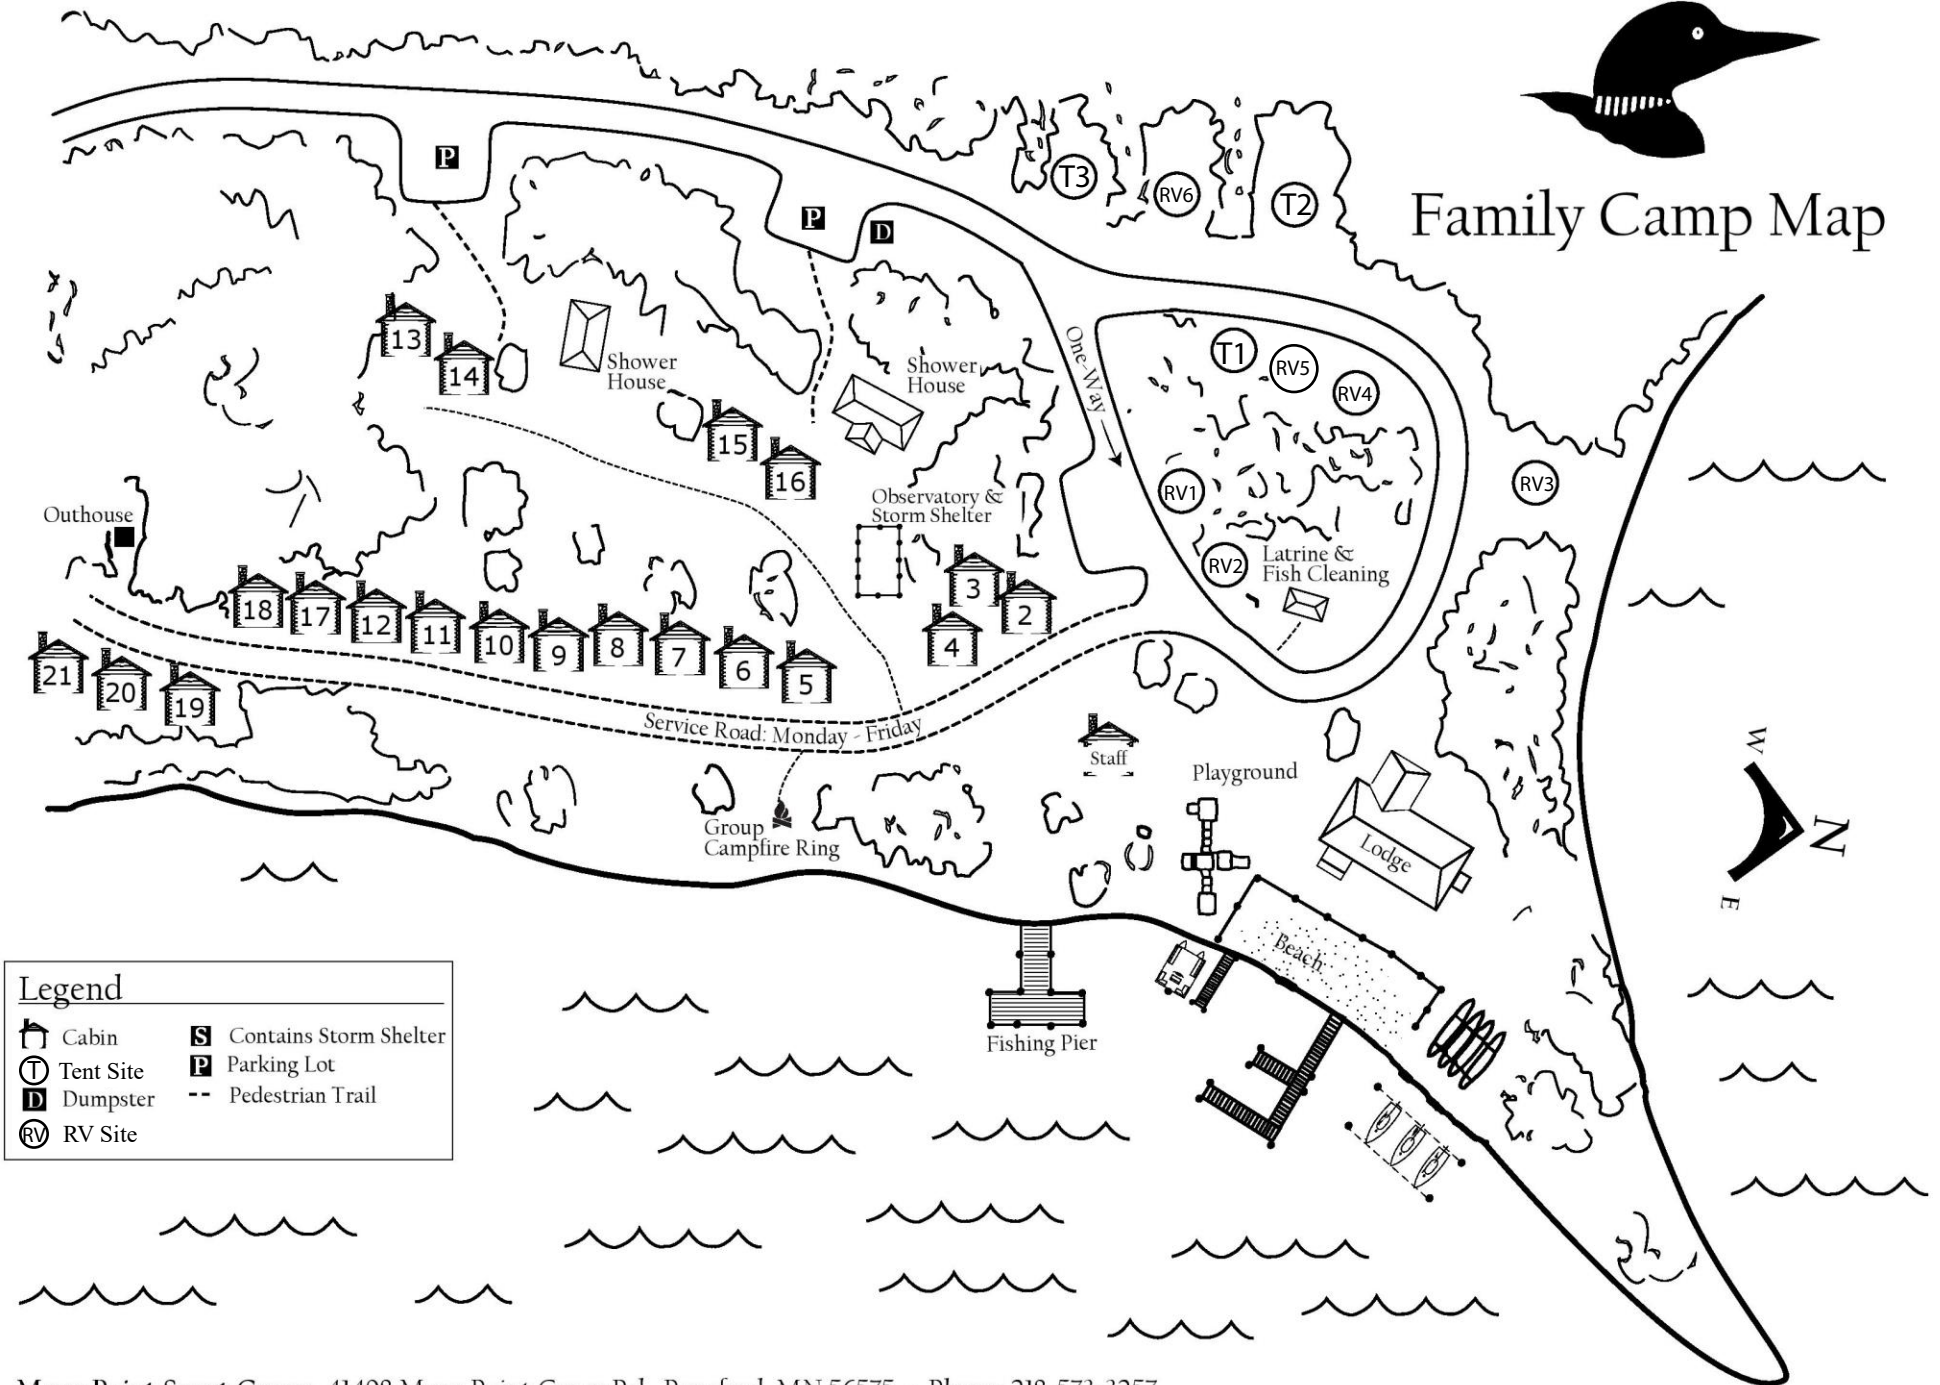

Family Camp Map

Legend	
	Cabin
	Tent Site
	RV Site
	Contains Storm Shelter
	Parking Lot
	Dumpster
	Pedestrian Trail