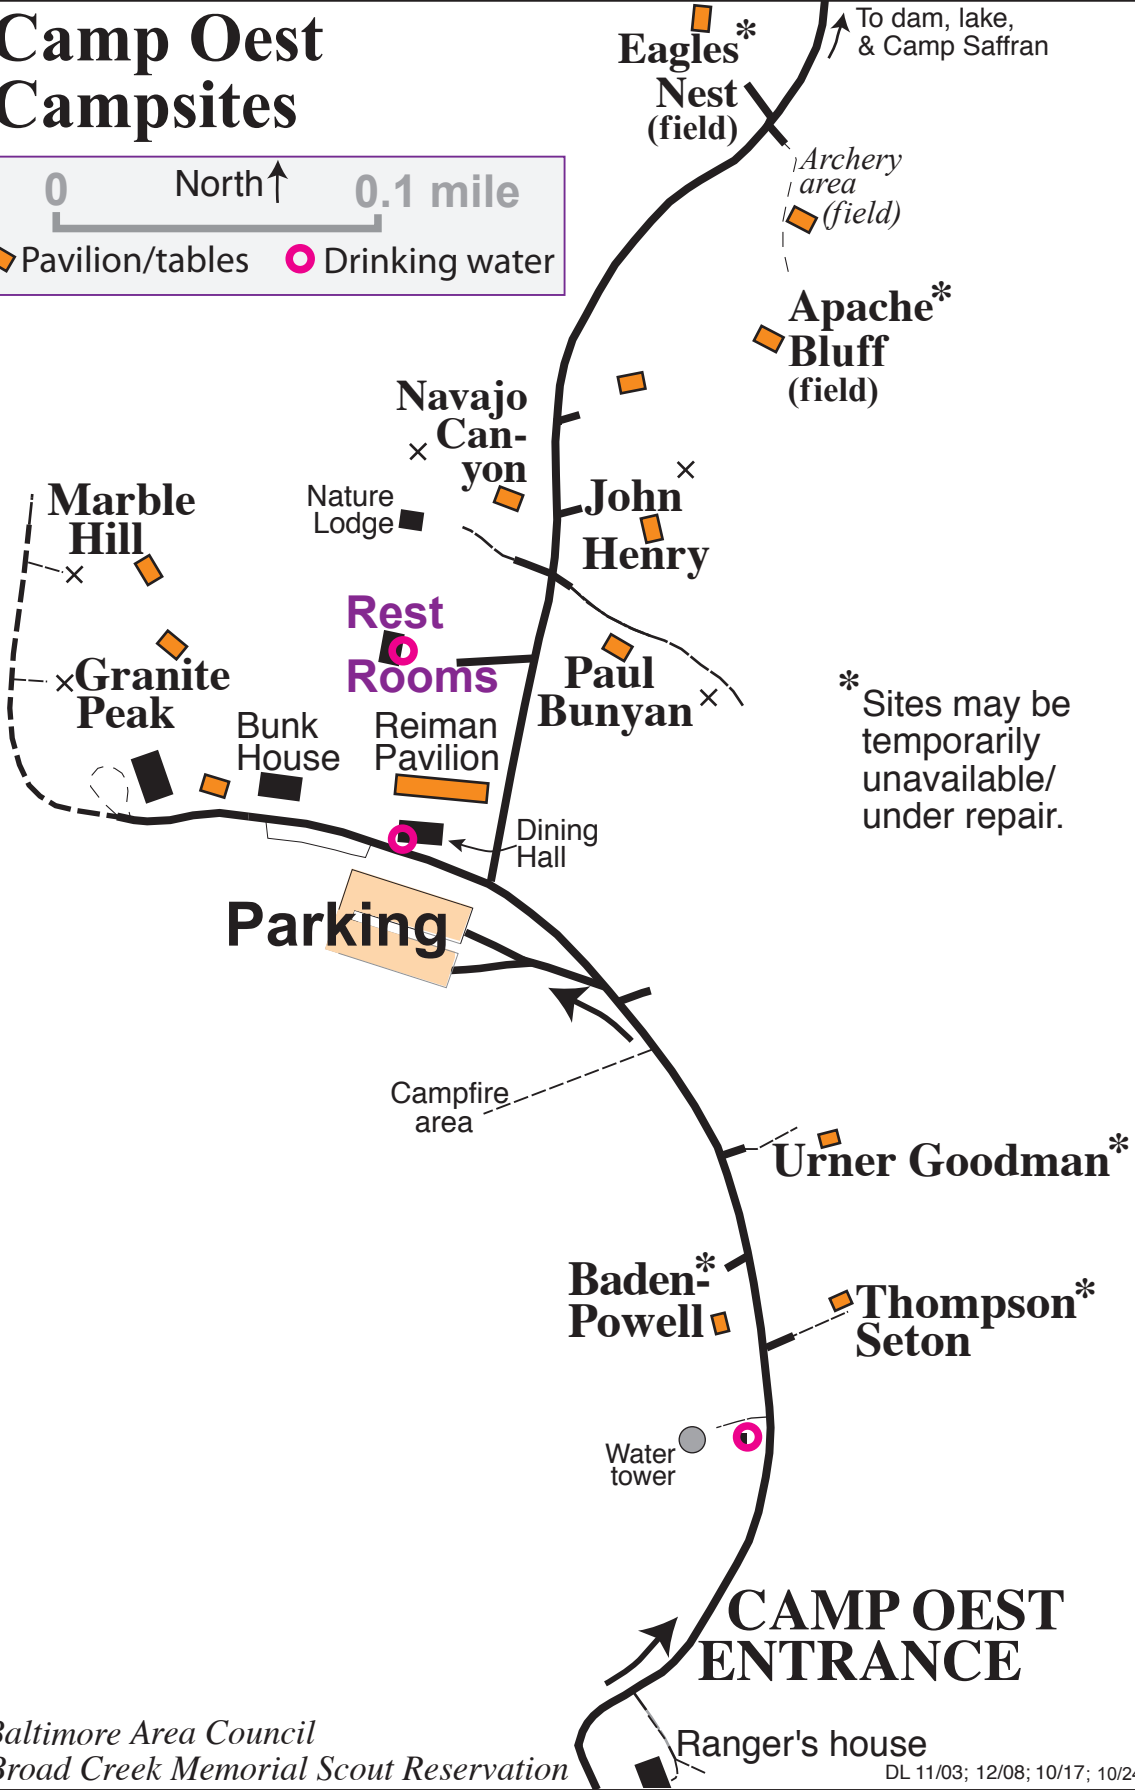

Camp Oest Campsites

0 North ↑ 0.1 mile

◆ Pavilion/tables ● Drinking water

* Sites may be temporarily unavailable/ under repair.