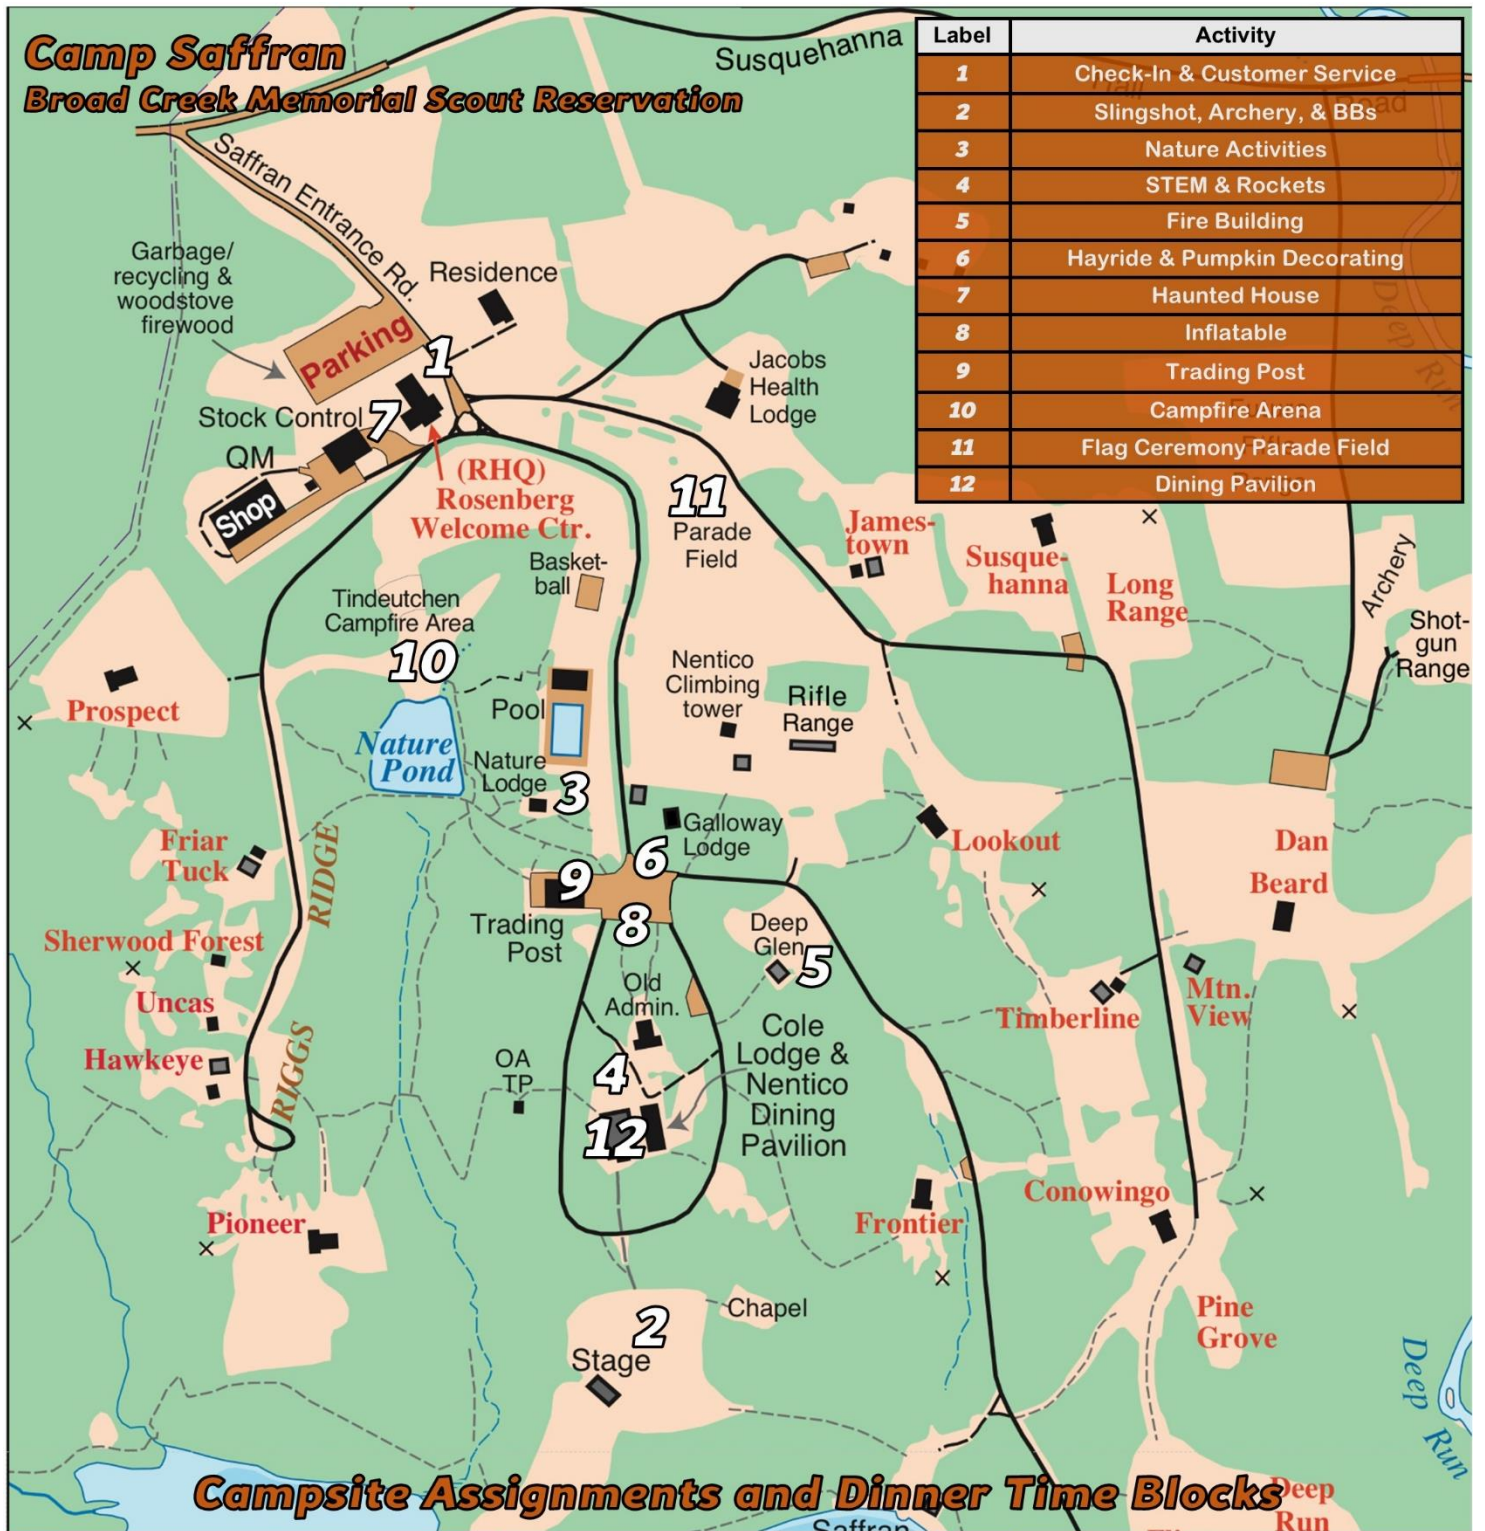

Welcome to Fall Family Weekend

October 29th-30th, 2022
Broad Creek Memorial Scout Reservation

Program Schedule

Saturday, October 29th		
Time	Location(s)	Event
10:00 AM	1	Check-In Begins
10:30 AM	2-9	Open program begins! Use the map to find your way
4:45 PM	11	Gather for flag ceremony (end of open program)
5:00 PM	12	Red Dinner (Blue/White free time)
5:40 PM		White Dinner (Red/Blue free time)
6:20 PM		Blue Dinner (Red/White free time)
7:15 PM	10	Campfire Show!
10:00 PM	Campsites	Lights out
Sunday, October 30th		
7:45 AM	11	Morning camp-wide flag ceremony
8:00 AM	12	Grab-n-Go Breakfast
9:30 AM	1	Final check out

Quick Tips

What is “Open Program”?

Whenever you have freedom to move to different activities without a schedule, that is called open program! This is a common term at Broad Creek.

Lunch

“Grab-n-Go” Saturday lunch is open from **11:45 AM** to **1:15 PM** at the Dining Pavilion (location 12). Grab your meal and take it to eat at a place of your choosing!

Trading Post

Make sure to stop by the Broad Creek Trading Post during your stay! Our camp shop is full of snacks, cold drinks, hygiene products, merchandise, and more. The trading post will be open from 10:30am to 6:30pm and is located near the center of camp.

Camp Saffran

Broad Creek Memorial Scout Reservation

Campsite Assignments and Dinner Time Blocks

Dinner Time 5:00-5:40pm		Dinner Time 5:40-6:20pm		Dinner Time 6:20-7:00pm	
Campsite	Home Scout District	Campsite	Home Scout District	Campsite	Home Scout District
Uncas	Fort McHenry	Lookout	National Pike	Prospect	Harford
Sherwood Forest		Timberline			Carroll
Jamestown	River Hawk	Conowingo		Hawkeye	Arrowhead
Susquehanna		Pine Grove			Gunpowder Falls
Long Range		Friar Tuck			