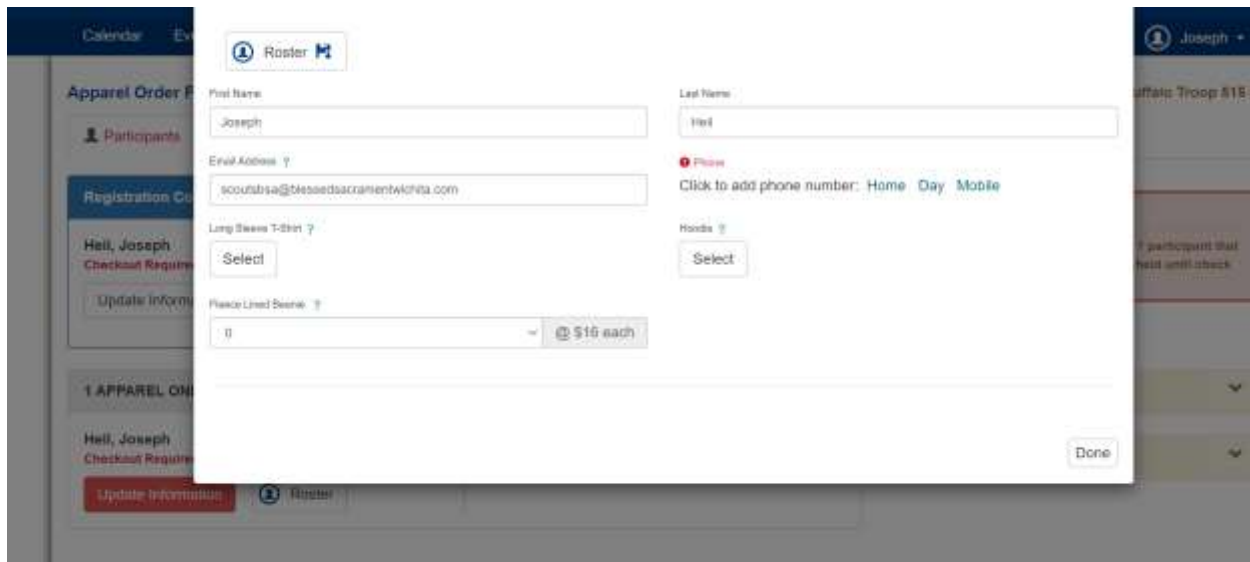

Go to Blackpug and find the Camp Alaska event. Click the green Apparel only button. It will bring up this screen.

With the dropdown box select 1. Now click the green apparel order form ONLY button. This brings you to the next screen in the background below. Click update information and now you can start selecting the apparel you want.

### Select Long Sleeve T-Shirt

Roster

First Name  
Joseph

Email Address ?  
scoutsbsa@blessedsa

Long Sleeve T-Shirt ?  
Select

Fleece Lined Beanie ?  
0

| Count | Item           | Regular Price |
|-------|----------------|---------------|
| 0     | Adult Small    | \$19.00       |
| 0     | Adult Medium   | \$19.00       |
| 0     | Adult Large    | \$19.00       |
| 0     | Adult X-Large  | \$19.00       |
| 0     | Adult 2X-Large | \$24.00       |
| 0     | Adult 3X-Large | \$24.00       |
| 0     | Adult 4X-Large | \$24.00       |