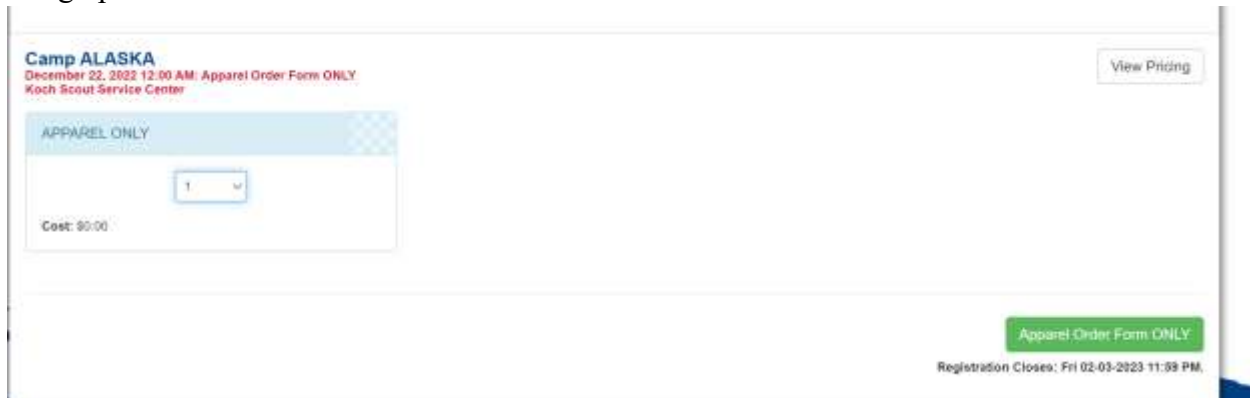

Go to Blackpug and find the Camp Alaska event. Click the green Apparel only button. It will bring up this screen.

With the dropdown box select 1. Now click the green apparel order form ONLY button. This brings you to the next screen in the background below. Click update information and now you can start selecting the apparel you want.

### Select Long Sleeve T-Shirt

Roster

First Name  
Joseph

Email Address ?  
scoutsbsa@blessedsa

Long Sleeve T-Shirt ?  
Select

Fleece Lined Beanie ?  
0

| Count | Item           | Regular Price |
|-------|----------------|---------------|
| 0     | Adult Small    | \$19.00       |
| 0     | Adult Medium   | \$19.00       |
| 0     | Adult Large    | \$19.00       |
| 0     | Adult X-Large  | \$19.00       |
| 0     | Adult 2X-Large | \$24.00       |
| 0     | Adult 3X-Large | \$24.00       |
| 0     | Adult 4X-Large | \$24.00       |