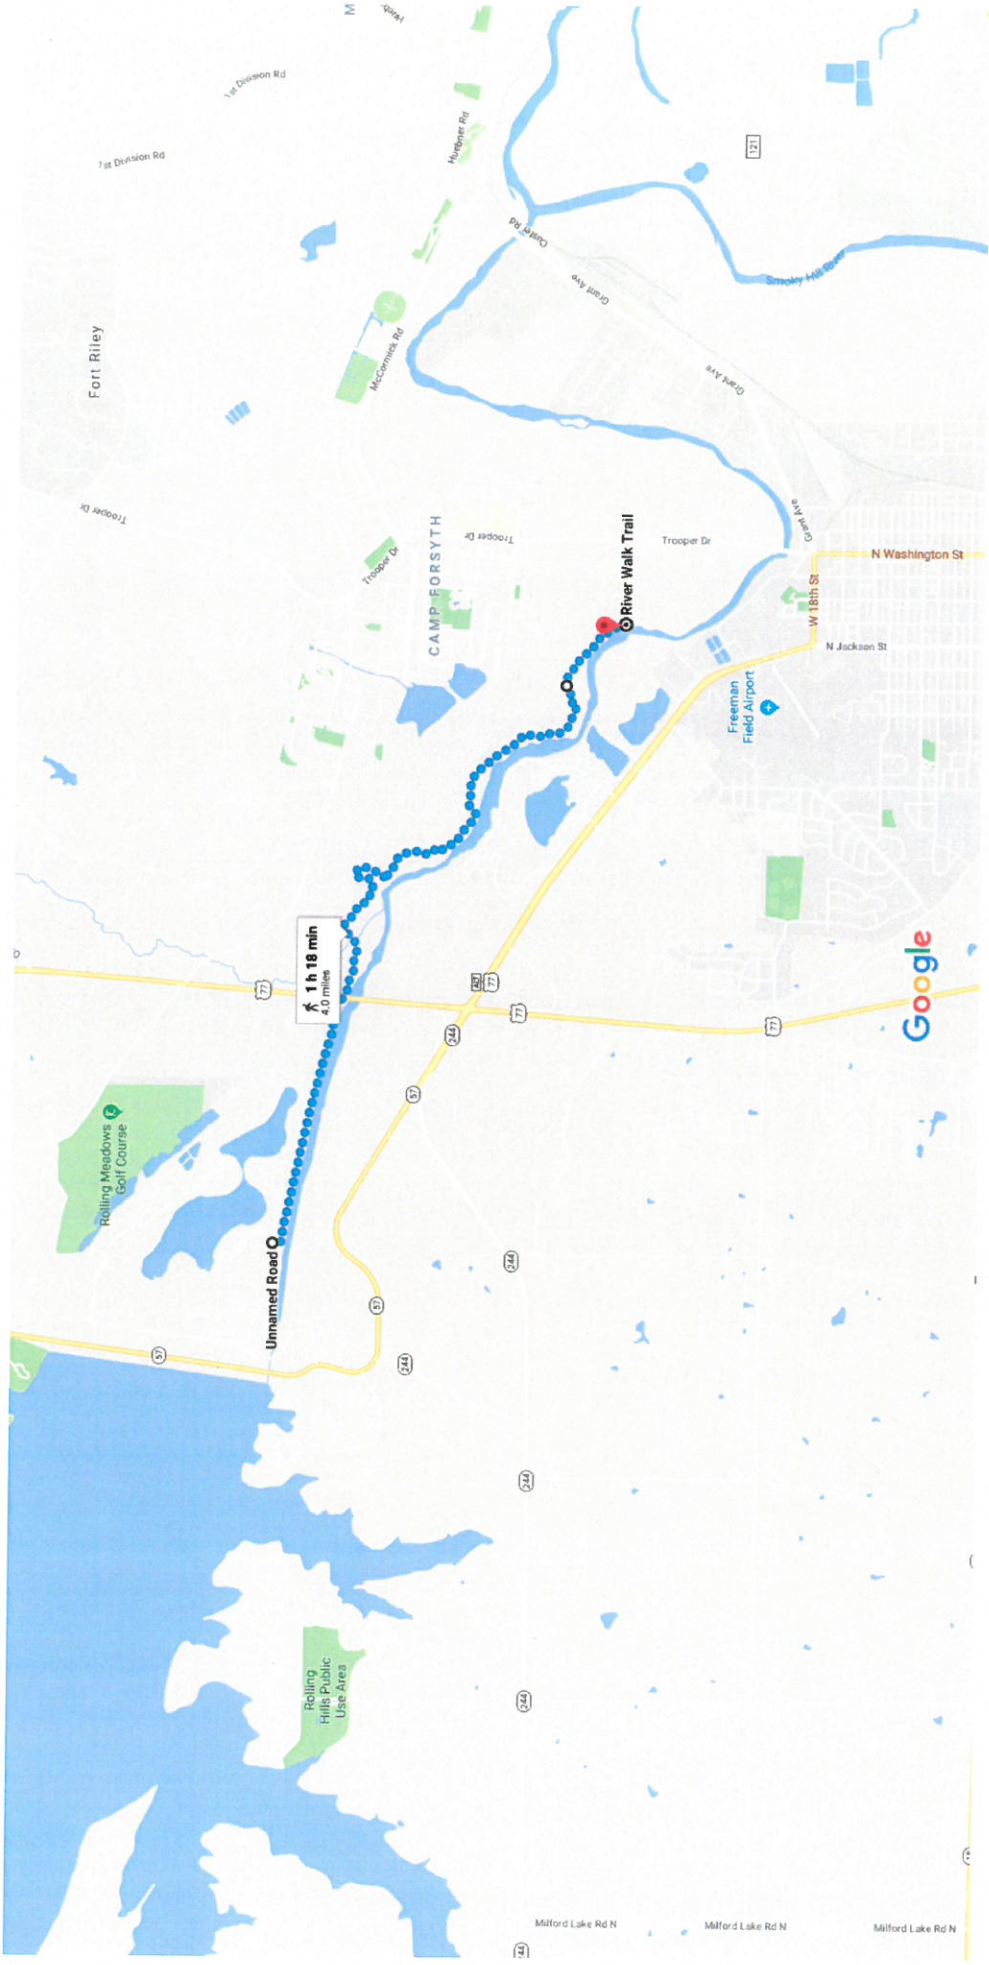

Walk 4.7 miles, 1 h 33 min

Google Maps Unnamed Road, Junction City, KS 66441 to River Walk Trail, Junction City, KS 66441

Map data ©2019 Google 1000 ft

 **via River Walk Trail**  
 1 h 33 min  
 4.7 miles  
 This route has restricted usage or private roads.

Mostly flat

Walk 4.0 miles, 1 h 18 min

Google Maps Unnamed Road, Junction City, KS 66441 to River Walk Trail, Junction City, KS 66441

Map data ©2019 Google 2000 ft

via unnamed roads **1 h 18 min**  
 4.0 miles  
 This route has restricted usage or private roads.

# Google Maps Unnamed Road, Junction City, KS 66441 to Unnamed Road, Junction City, KS 66441

Walk 3.0 miles, 1 h

 **via unnamed roads**  
 **1 h**  
 3.0 miles  
 This route has restricted usage or private roads.

Mostly flat

Google Maps Unnamed Road, Junction City, KS 66441 to Unnamed Road, Junction City, KS 66441 Walk 2.0 miles, 39 min

 via unnamed roads **39 min**  
 2.0 miles  
 This route has restricted usage or private roads.