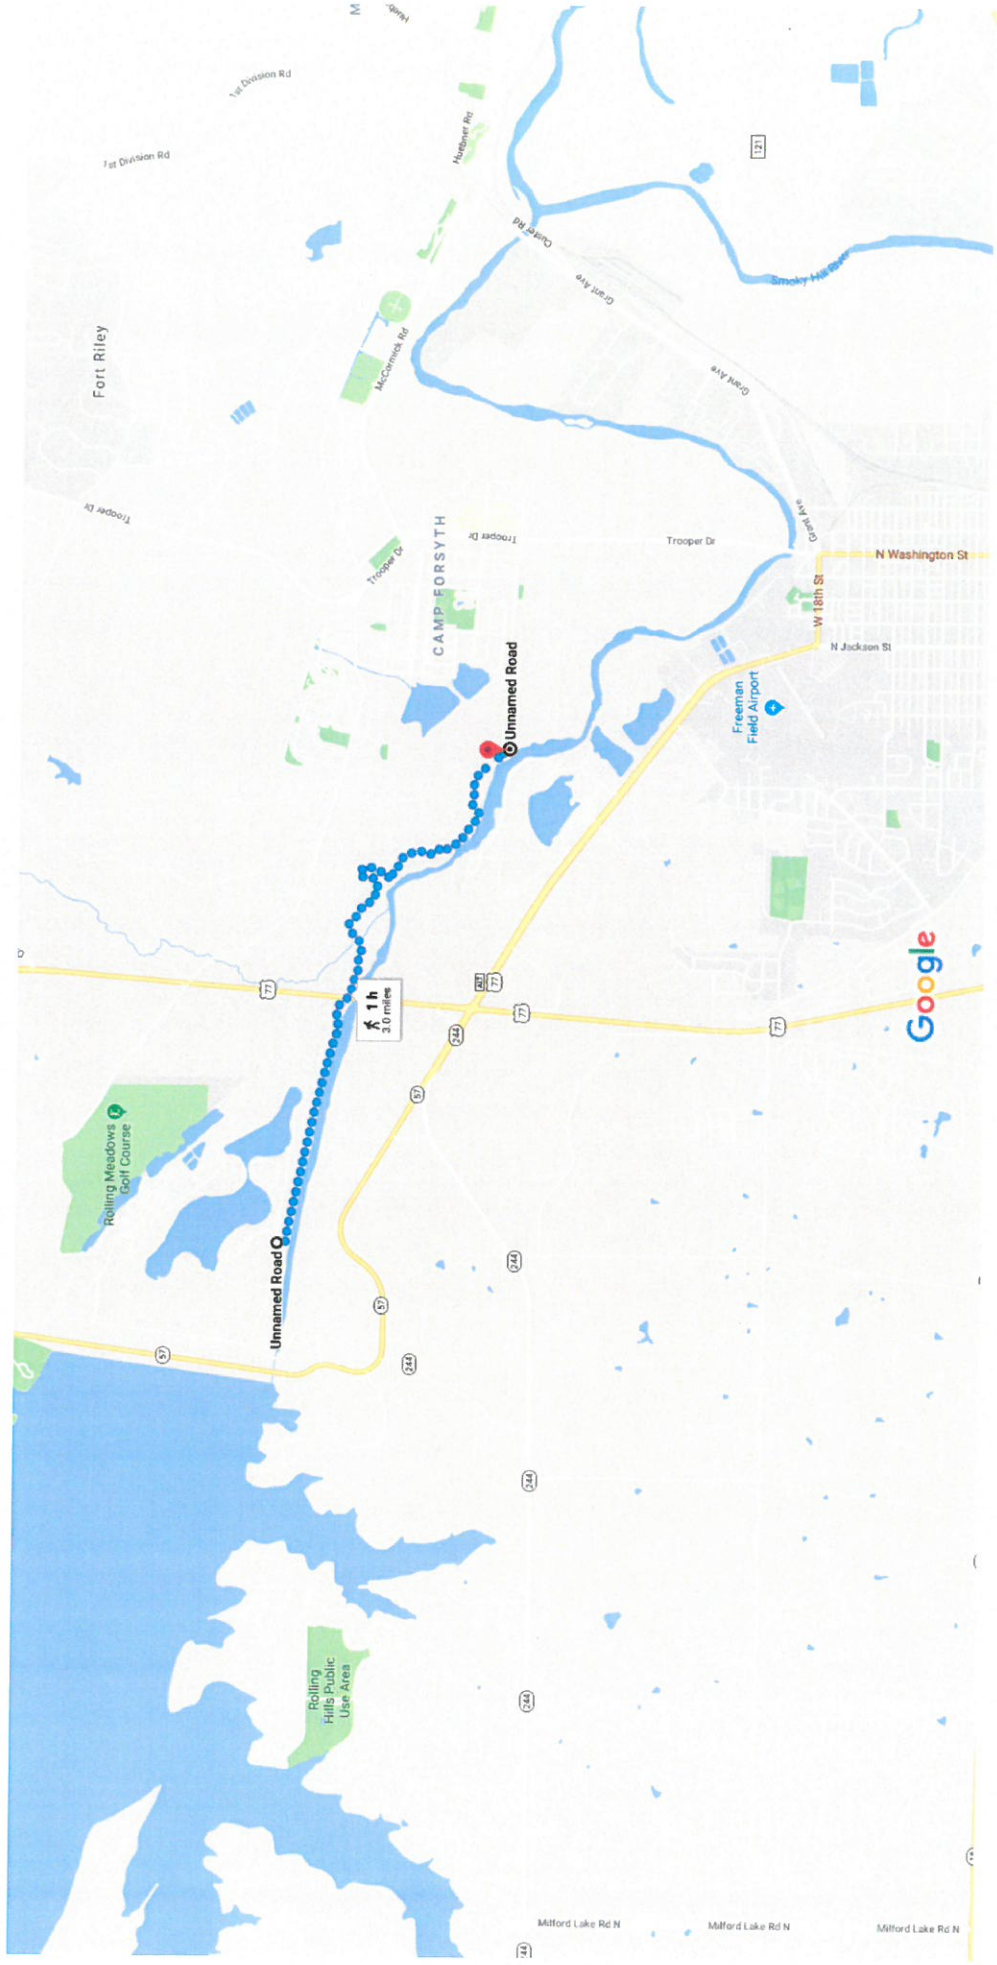

Walk 4.7 miles, 1 h 33 min

Google Maps Unnamed Road, Junction City, KS 66441 to River Walk Trail, Junction City, KS 66441

Map data ©2019 Google 1000 ft

 **via River Walk Trail**  
 1 h 33 min  
 4.7 miles  
 This route has restricted usage or private roads.

Mostly flat

Walk 4.0 miles, 1 h 18 min

Google Maps Unnamed Road, Junction City, KS 66441 to River Walk Trail, Junction City, KS 66441

Map data ©2019 Google 2000 ft

via unnamed roads **1 h 18 min**  
 4.0 miles  
 This route has restricted usage or private roads.

# Google Maps Unnamed Road, Junction City, KS 66441 to Unnamed Road, Junction City, KS 66441

Walk 3.0 miles, 1 h

 **via unnamed roads**  
 **1 h**  
 3.0 miles  
 This route has restricted usage or private roads.

Mostly flat

Google Maps Unnamed Road, Junction City, KS 66441 to Unnamed Road, Junction City, KS 66441 Walk 2.0 miles, 39 min

 via unnamed roads **39 min**  
 2.0 miles  
 This route has restricted usage or private roads.