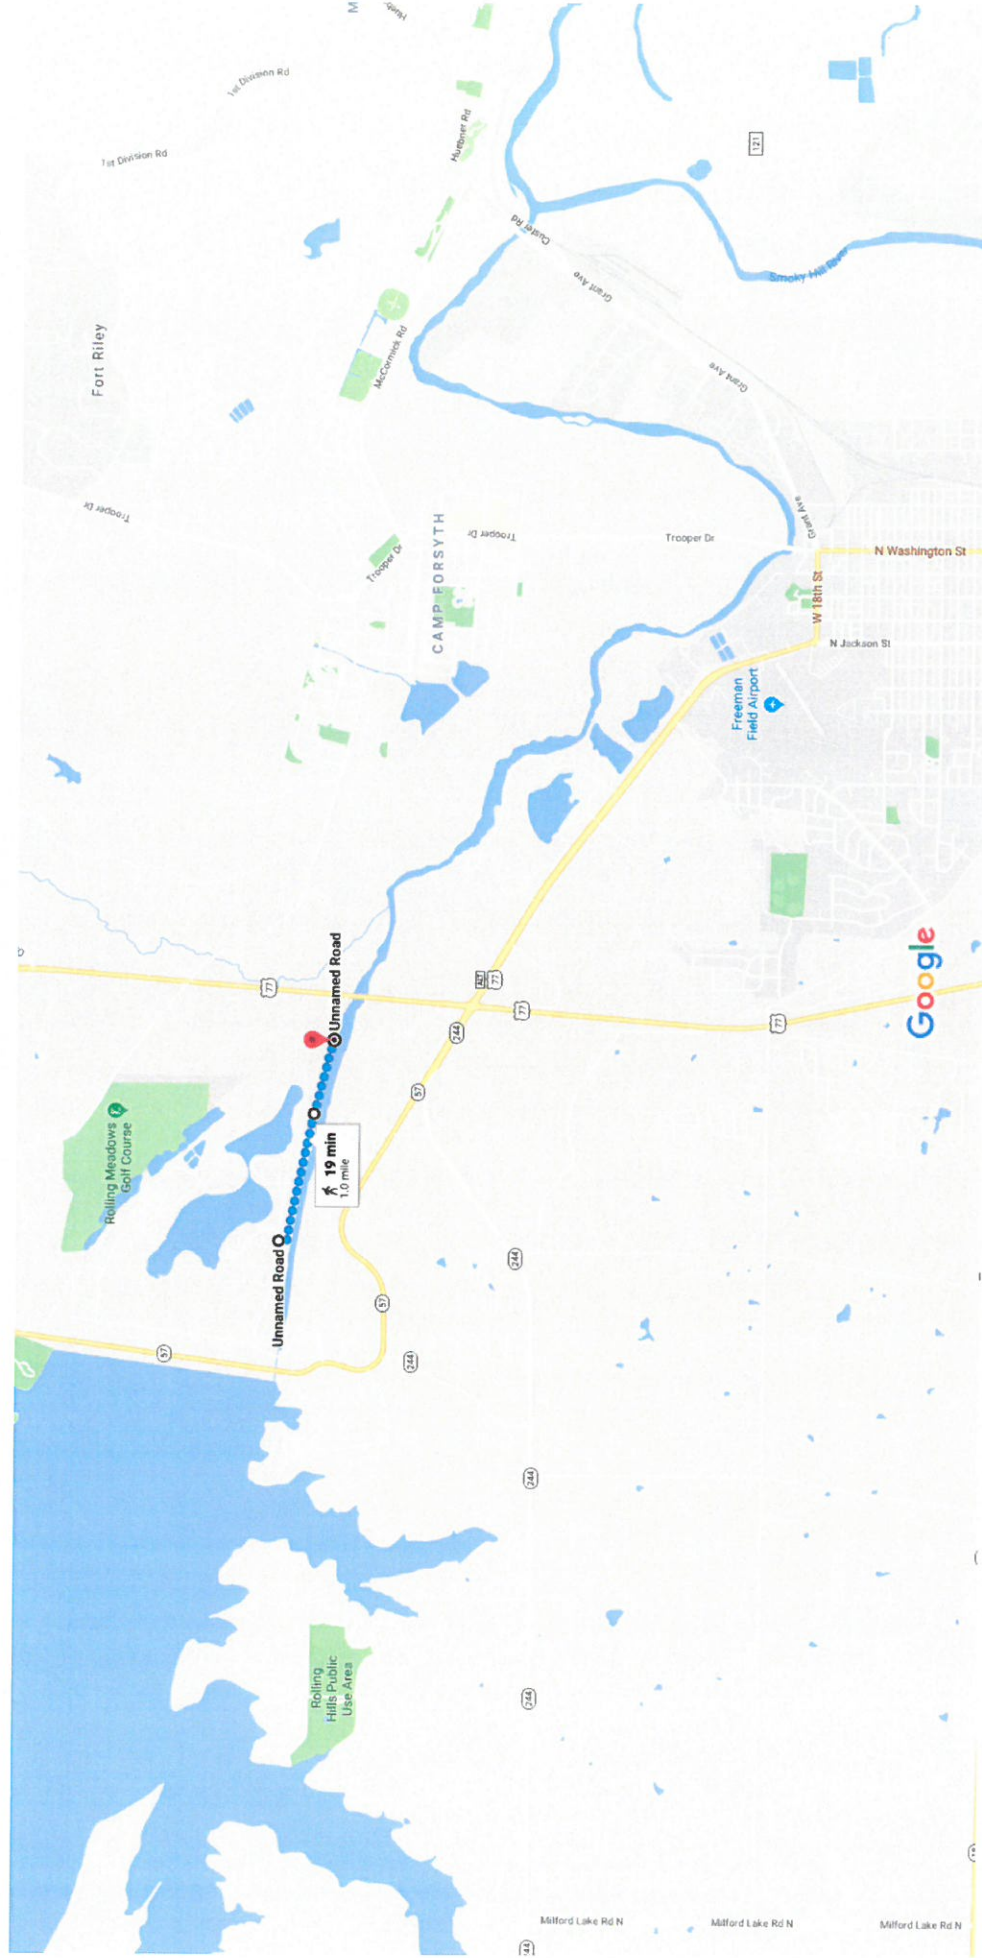

Walk 4.7 miles, 1 h 33 min

Google Maps Unnamed Road, Junction City, KS 66441 to River Walk Trail, Junction City, KS 66441

Map data ©2019 Google 1000 ft

 **via River Walk Trail**  
 1 h 33 min  
 4.7 miles  
 This route has restricted usage or private roads.

# Google Maps Unnamed Road, Junction City, KS 66441 to Unnamed Road, Junction City, KS 66441

Walk 3.0 miles, 1 h

 **via unnamed roads**  
 **1 h**  
 3.0 miles  
 This route has restricted usage or private roads.

Mostly flat

Google Maps Unnamed Road, Junction City, KS 66441 to Unnamed Road, Junction City, KS 66441 Walk 2.0 miles, 39 min

 via unnamed roads **39 min**  
 2.0 miles  
 This route has restricted usage or private roads.

# Google Maps Unnamed Road, Junction City, KS 66441 to Unnamed Road, Junction City, KS 66441

Walk 1.0 mile, 19 min

via unnamed roads  
19 min  
1.0 mile

Mostly flat

Map data ©2019 Google 2000 ft