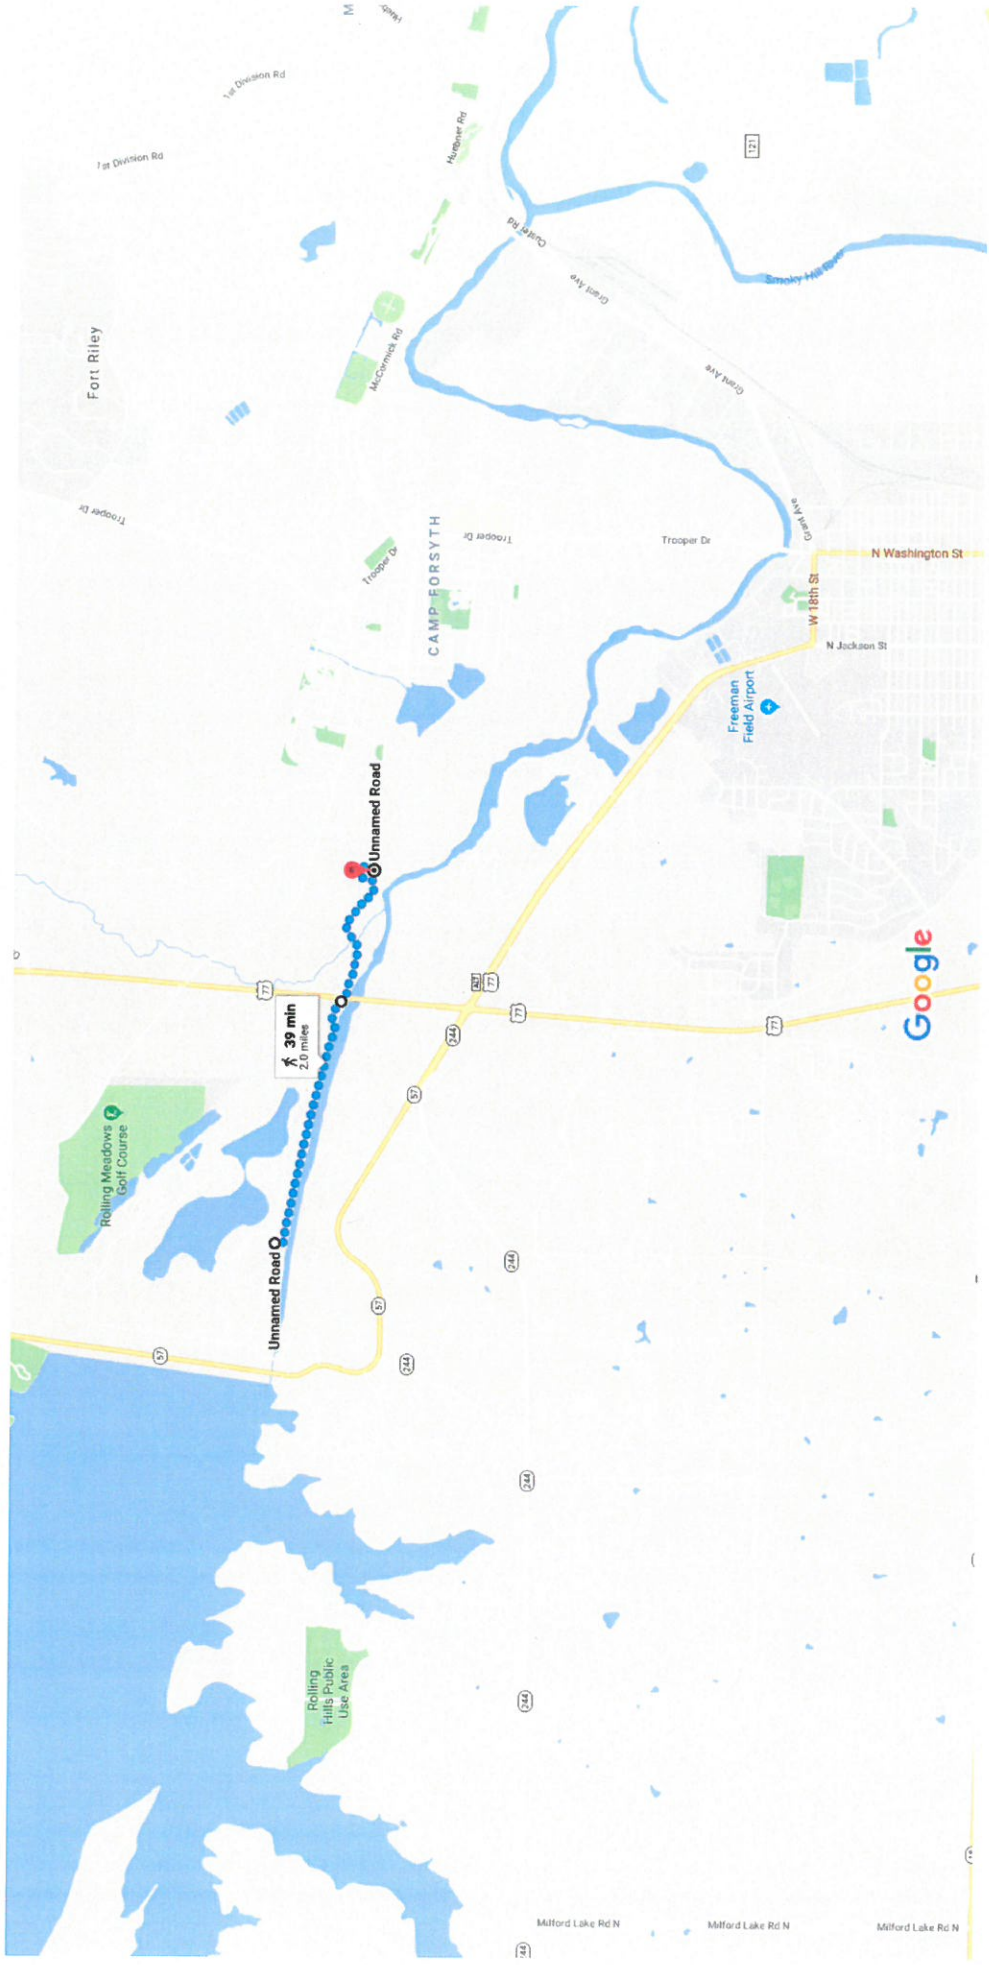

Walk 4.7 miles, 1 h 33 min

Google Maps Unnamed Road, Junction City, KS 66441 to River Walk Trail, Junction City, KS 66441

Map data ©2019 Google 1000 ft

 **via River Walk Trail**  
 1 h 33 min  
 4.7 miles  
 This route has restricted usage or private roads.

# Google Maps Unnamed Road, Junction City, KS 66441 to Unnamed Road, Junction City, KS 66441

Walk 3.0 miles, 1 h

 **via unnamed roads**  
 **1 h**  
 3.0 miles  
 This route has restricted usage or private roads.

Mostly flat

Google Maps Unnamed Road, Junction City, KS 66441 to Unnamed Road, Junction City, KS 66441 Walk 2.0 miles, 39 min

 via unnamed roads **39 min**  
 2.0 miles  
 This route has restricted usage or private roads.

# Google Maps Unnamed Road, Junction City, KS 66441 to Unnamed Road, Junction City, KS 66441

Walk 1.0 mile, 19 min

via unnamed roads  
19 min  
1.0 mile

Mostly flat

Map data ©2019 Google 2000 ft