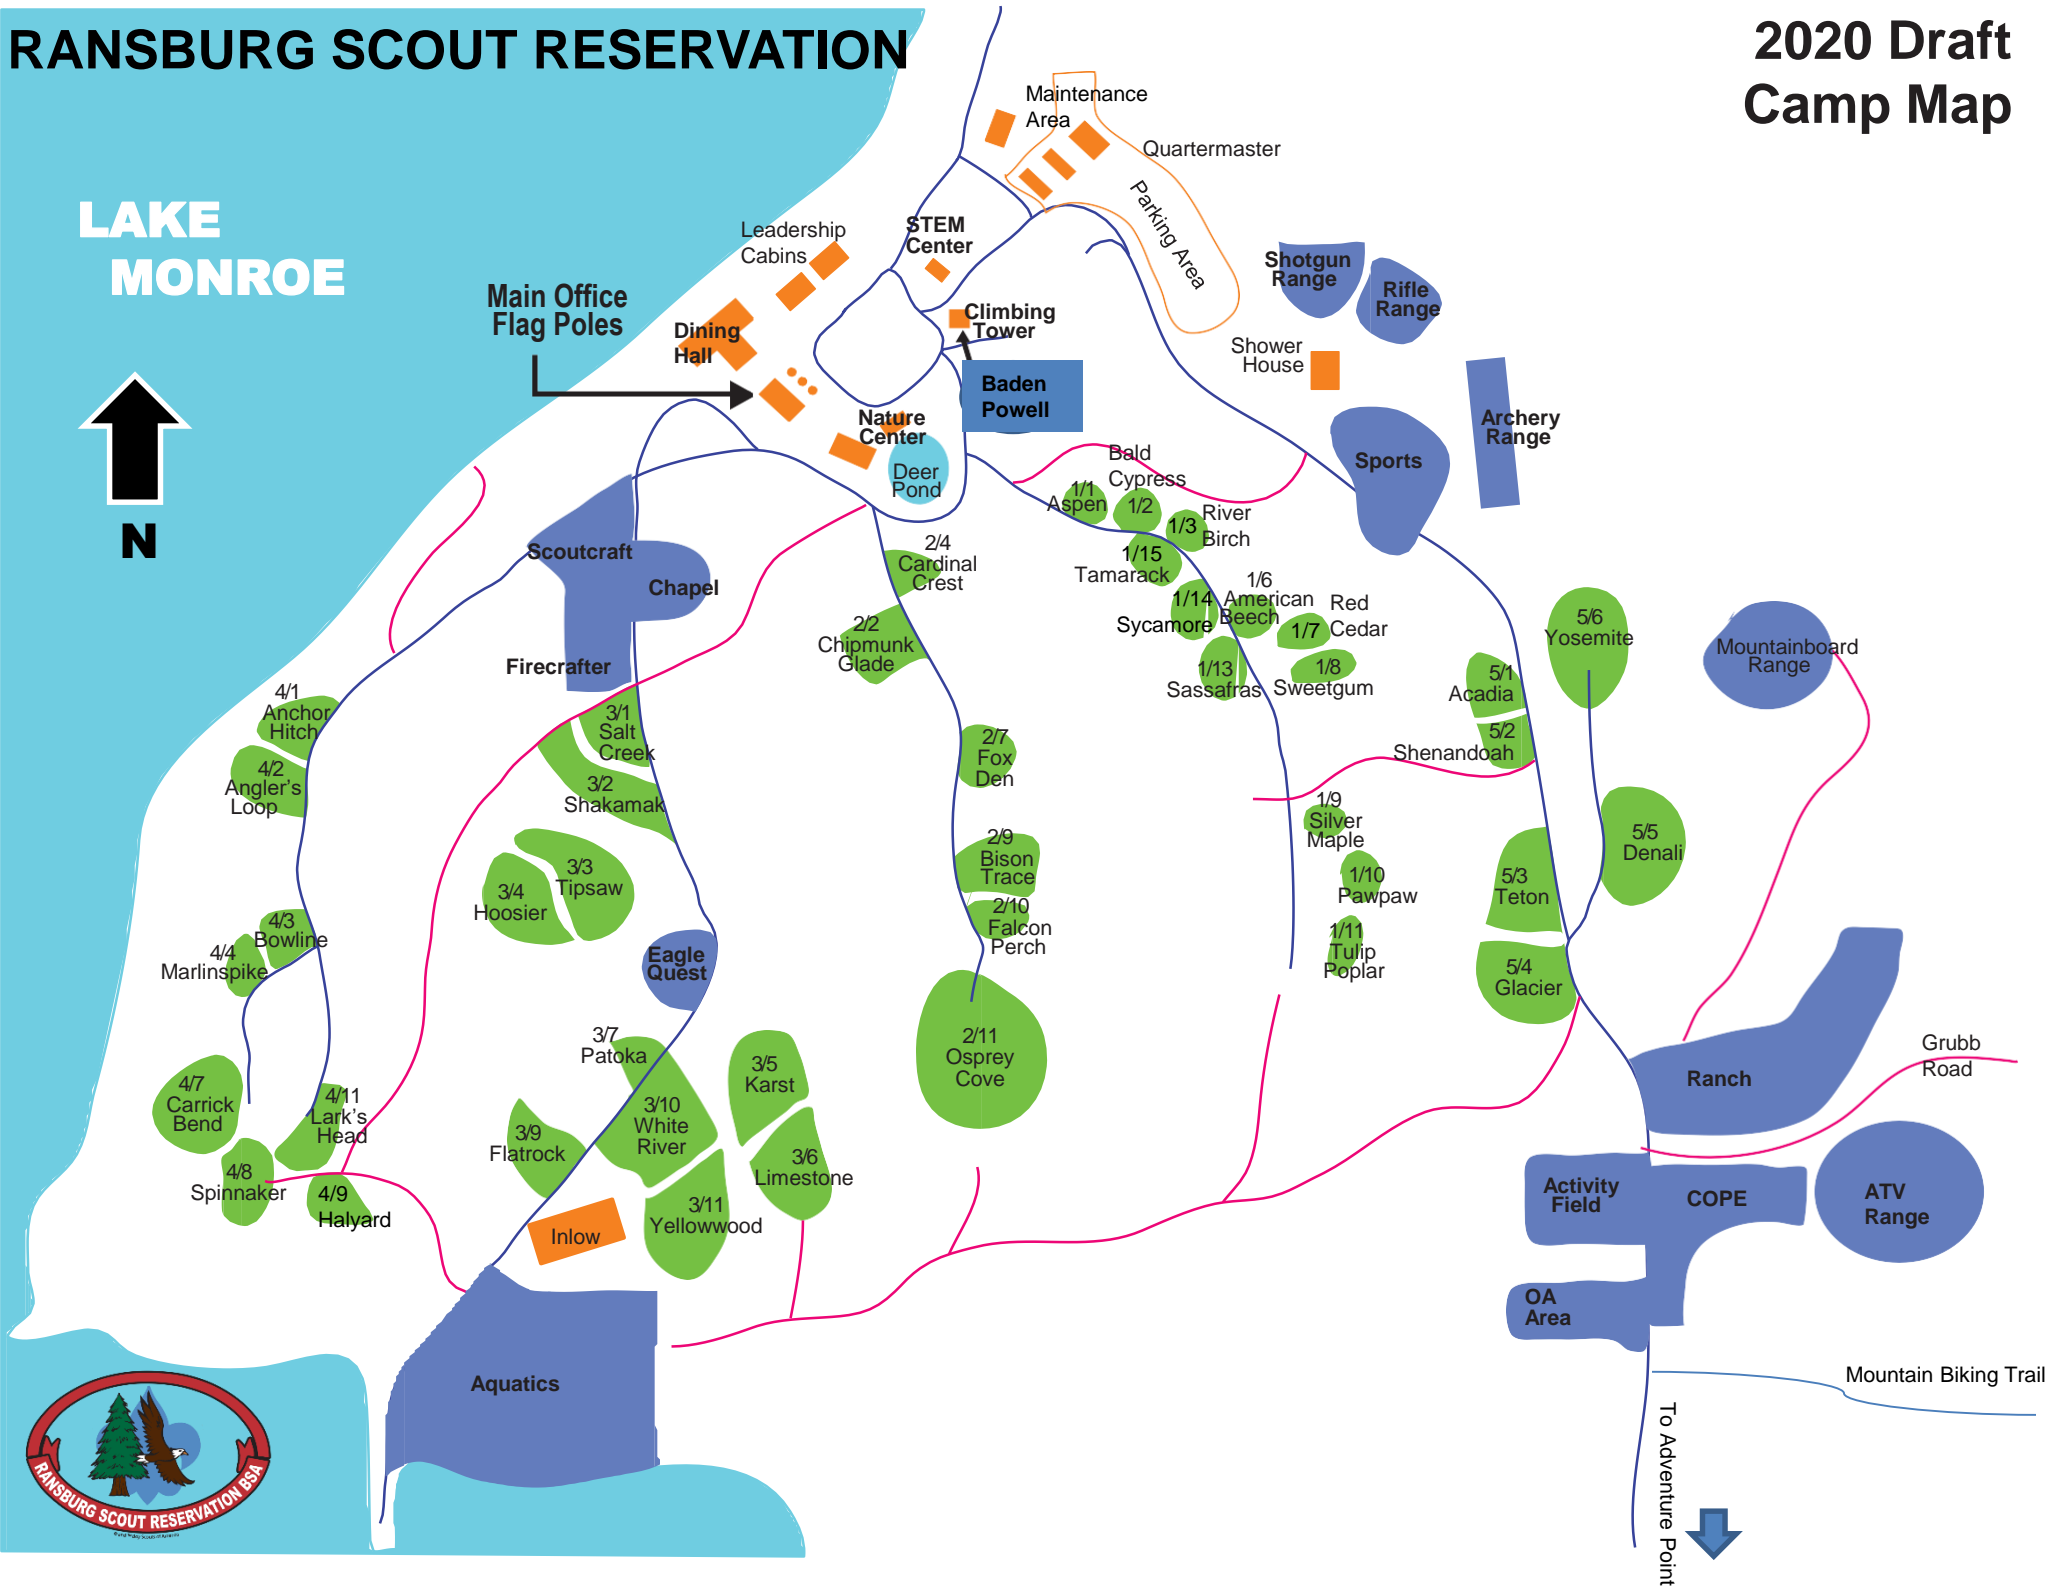

RANSBURG SCOUT RESERVATION

2020 Draft Camp Map

LAKE MONROE

MERIT BADGE LOCATIONS BY AREA

AQUATICS

Aquatics
Swimming
Lifesaving
Instructional Swim
Kayaking
Canoeing
Motorboating
Personal Watercraft
Rowing
Small Boat Sailing
Water Sports
Open Swimming
Open Boating
Stand Up Paddle Boarding
Mile Swim BSA
Troop Canoe Trek
Troop Swim

HANDICRAFT

Art
Basketry
Fingerprinting
Leatherwork
Metalwork
Model Design & Building
Sculpture
Woodcarving
Open Handicraft

HIGH ADVENTURE

Climbing
C.O.P.E.
Open Climbing (youth)
Open Rapel
Open Climbing (adults)

NATURE CENTER

Bird Study
Fish & Wildlife Mgt
Forestry
Geology
Insect Study
Mammal Study
Nature
Oceanography
Reptile & Amphibian Study
Soil & Water Conservation
Weather
Open Nature

RANCH

Animal Science
Dog Care
Farm Mechanics
Horsemanship
Vet. Medicine
Wrangler
Trail Rides