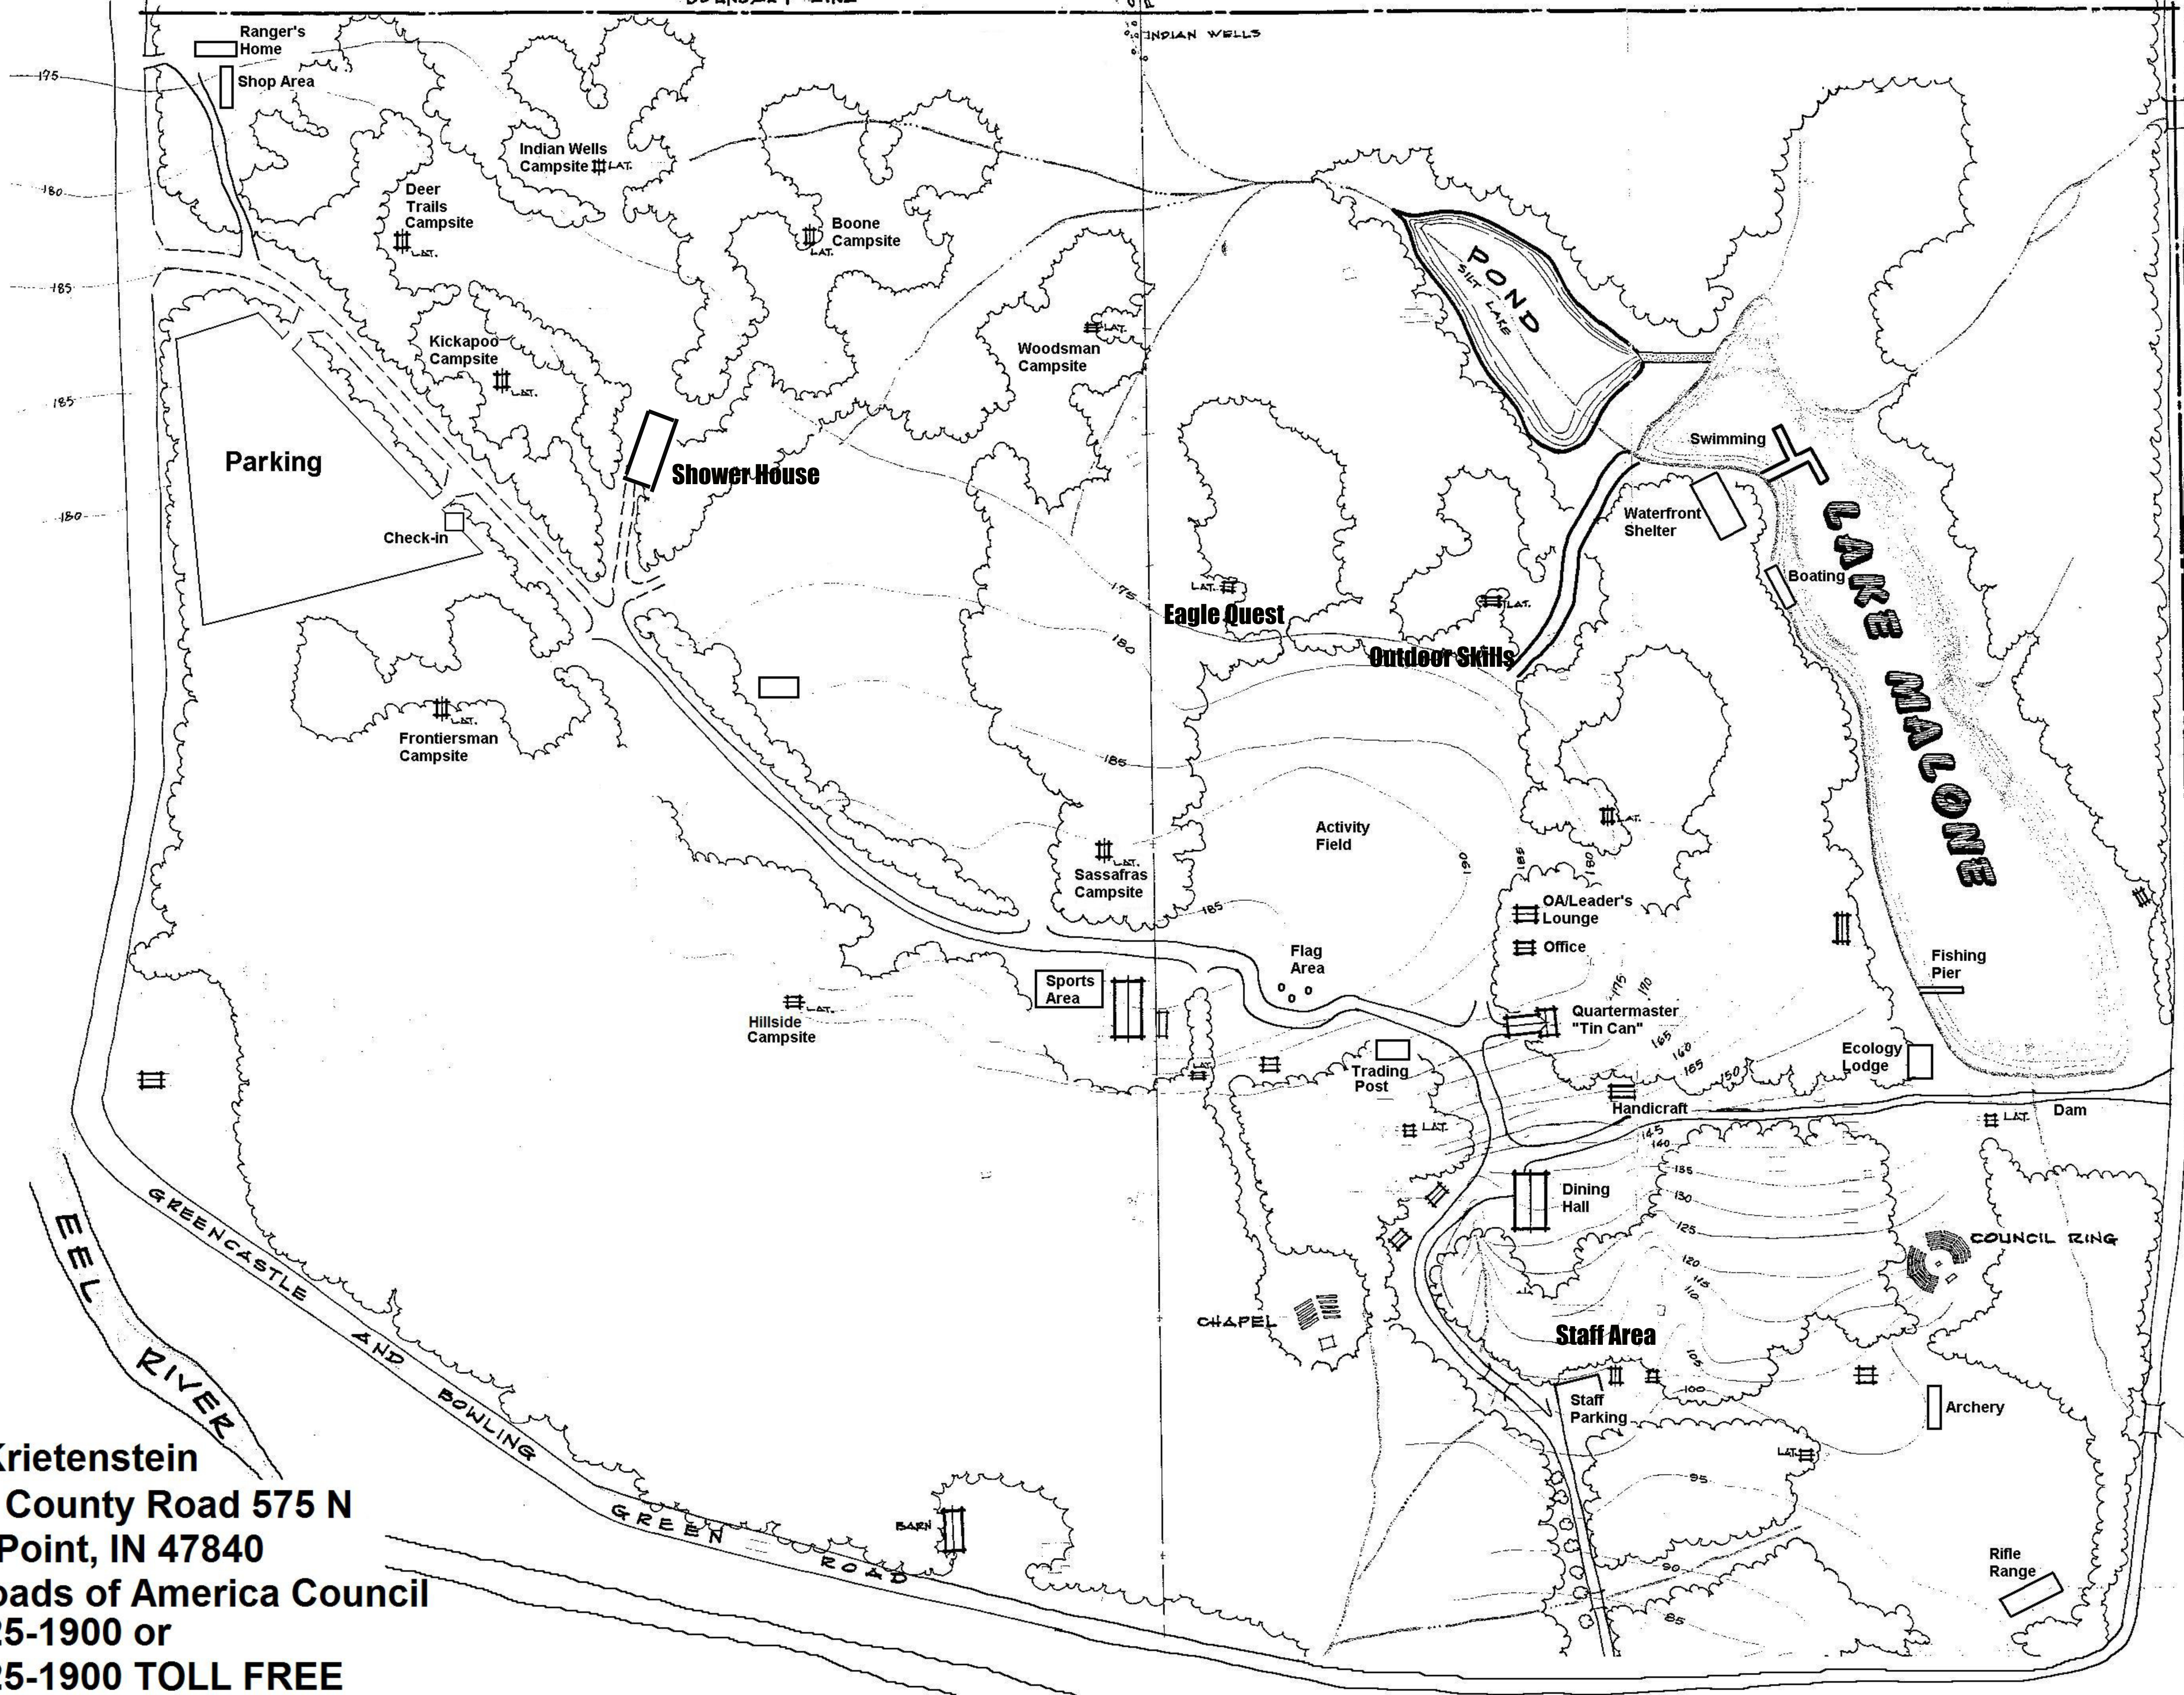

BOUNDARY LINE

GLAY CO. PUTNAM CO.

INDIAN WELLS

Camp Krietenstein
6445 E. County Road 575 N
Center Point, IN 47840
Crossroads of America Council
(317) 925-1900 or
(877) 925-1900 TOLL FREE