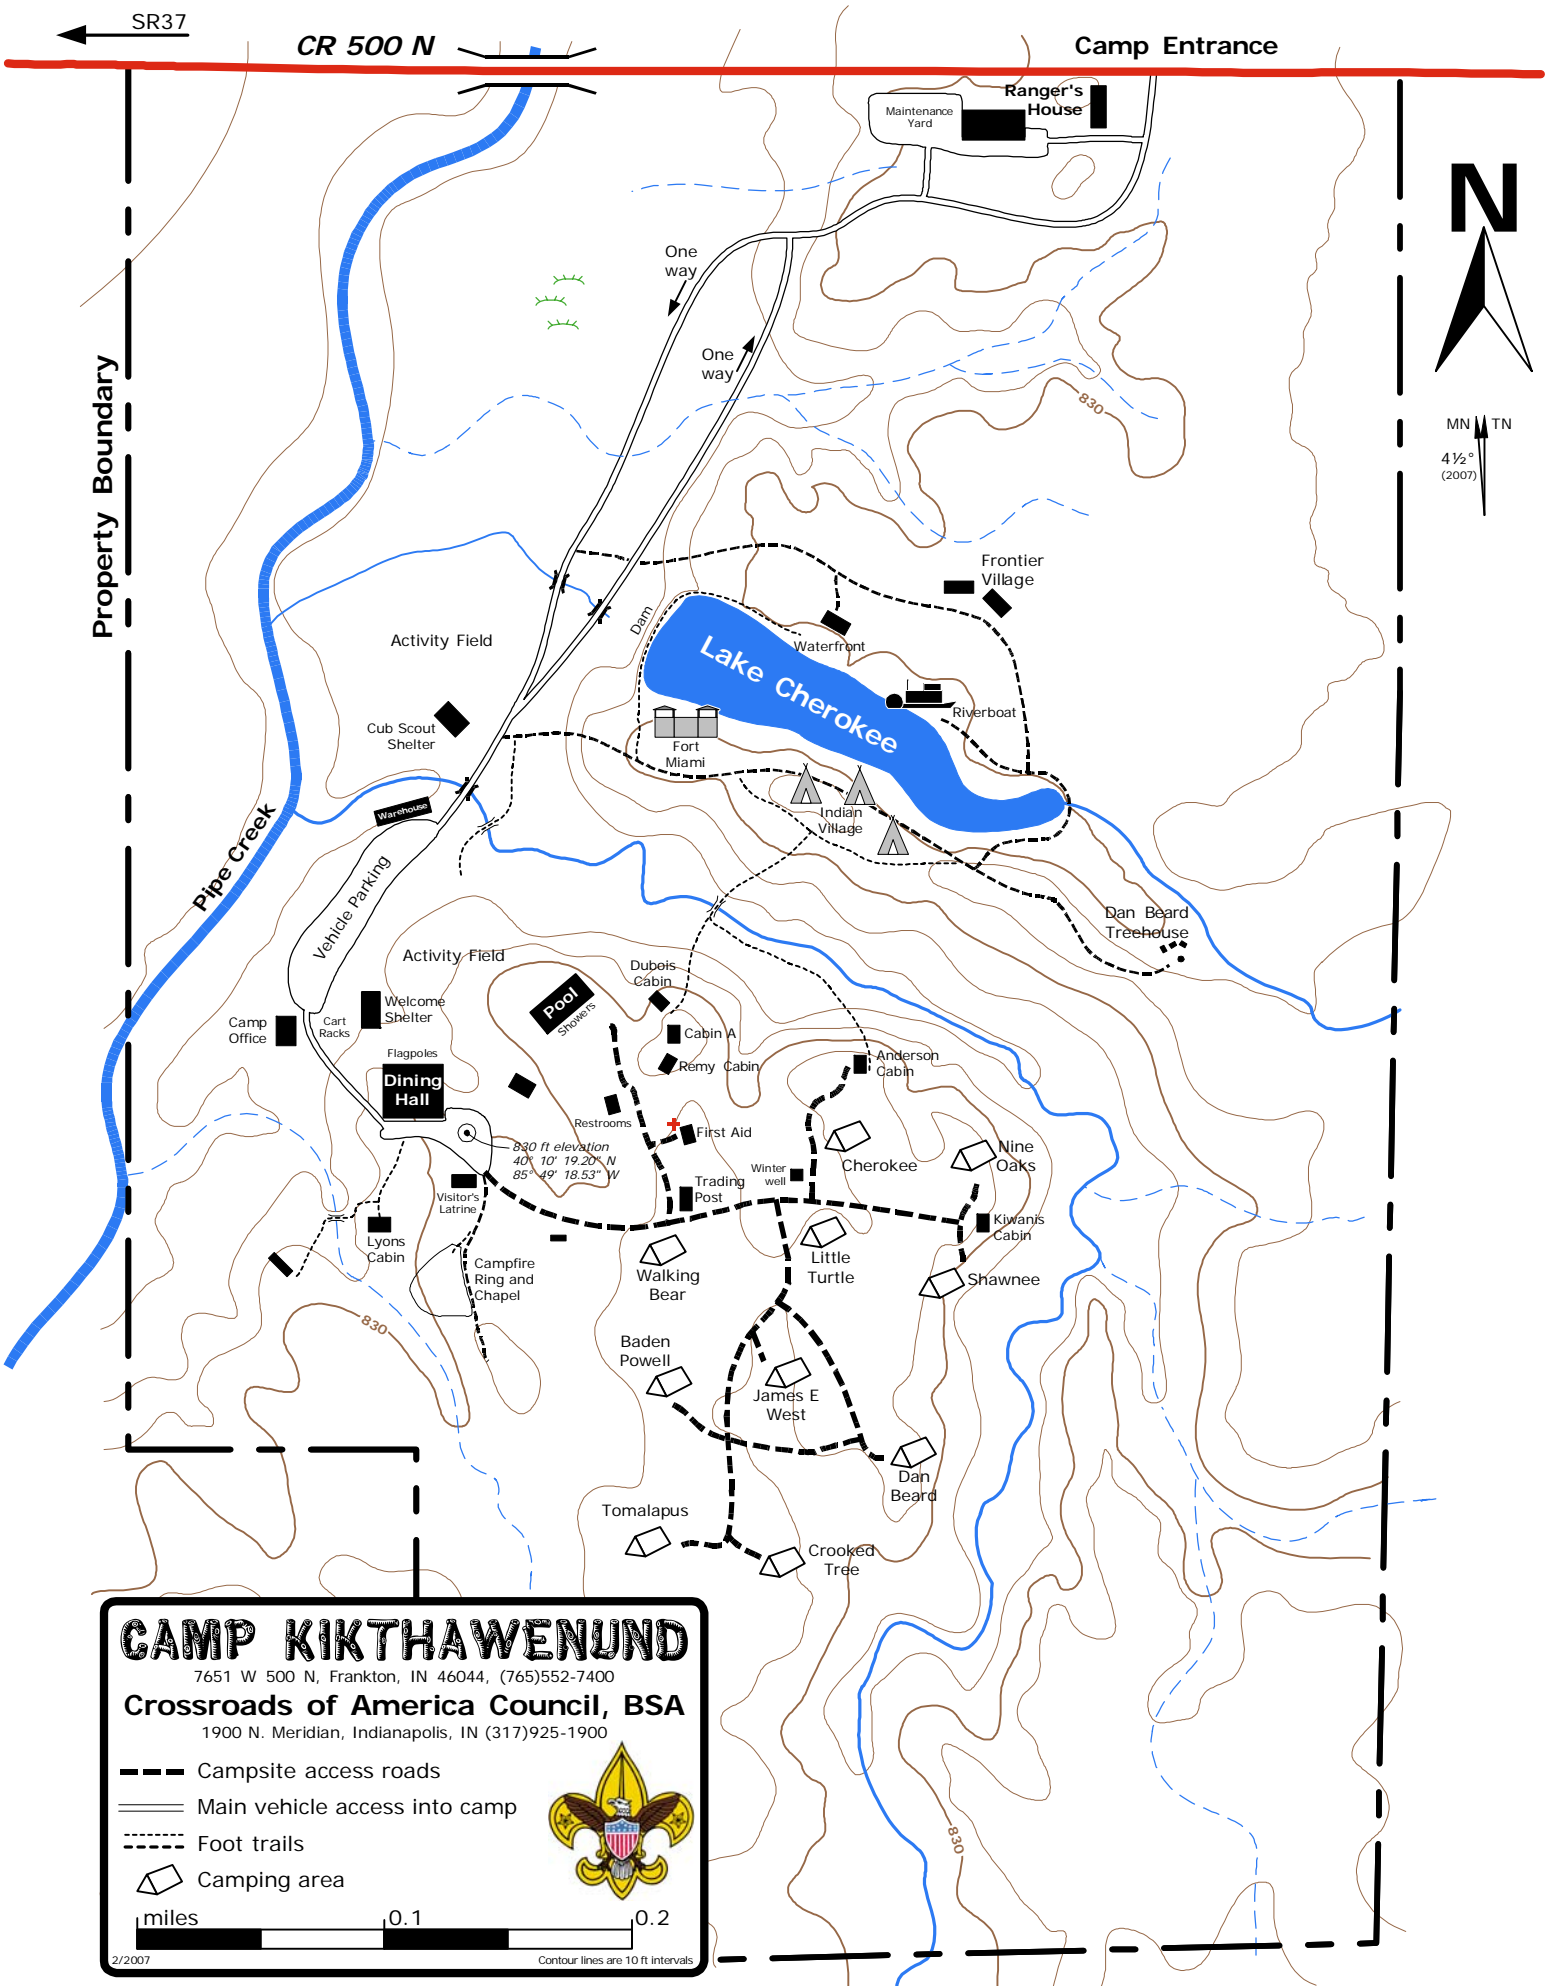

SR37

CR 500 N

Camp Entrance

Property Boundary

MN TN
4 1/2°
(2007)

CAMP KIKTHAWENUND

7651 W 500 N, Frankton, IN 46044, (765)552-7400

Crossroads of America Council, BSA

1900 N. Meridian, Indianapolis, IN (317)925-1900

-  Campsite access roads
-  Main vehicle access into camp
-  Foot trails
-  Camping area

2/2007

Contour lines are 10 ft intervals

SR37

CR 500 N

Camp Entrance

Property Boundary

MN TN
4 1/2°
(2007)

CAMP KIKTHAWENUND

7651 W 500 N, Frankton, IN 46044, (765)552-7400

Crossroads of America Council, BSA

1900 N. Meridian, Indianapolis, IN (317)925-1900

-  Campsite access roads
-  Main vehicle access into camp
-  Foot trails
-  Camping area