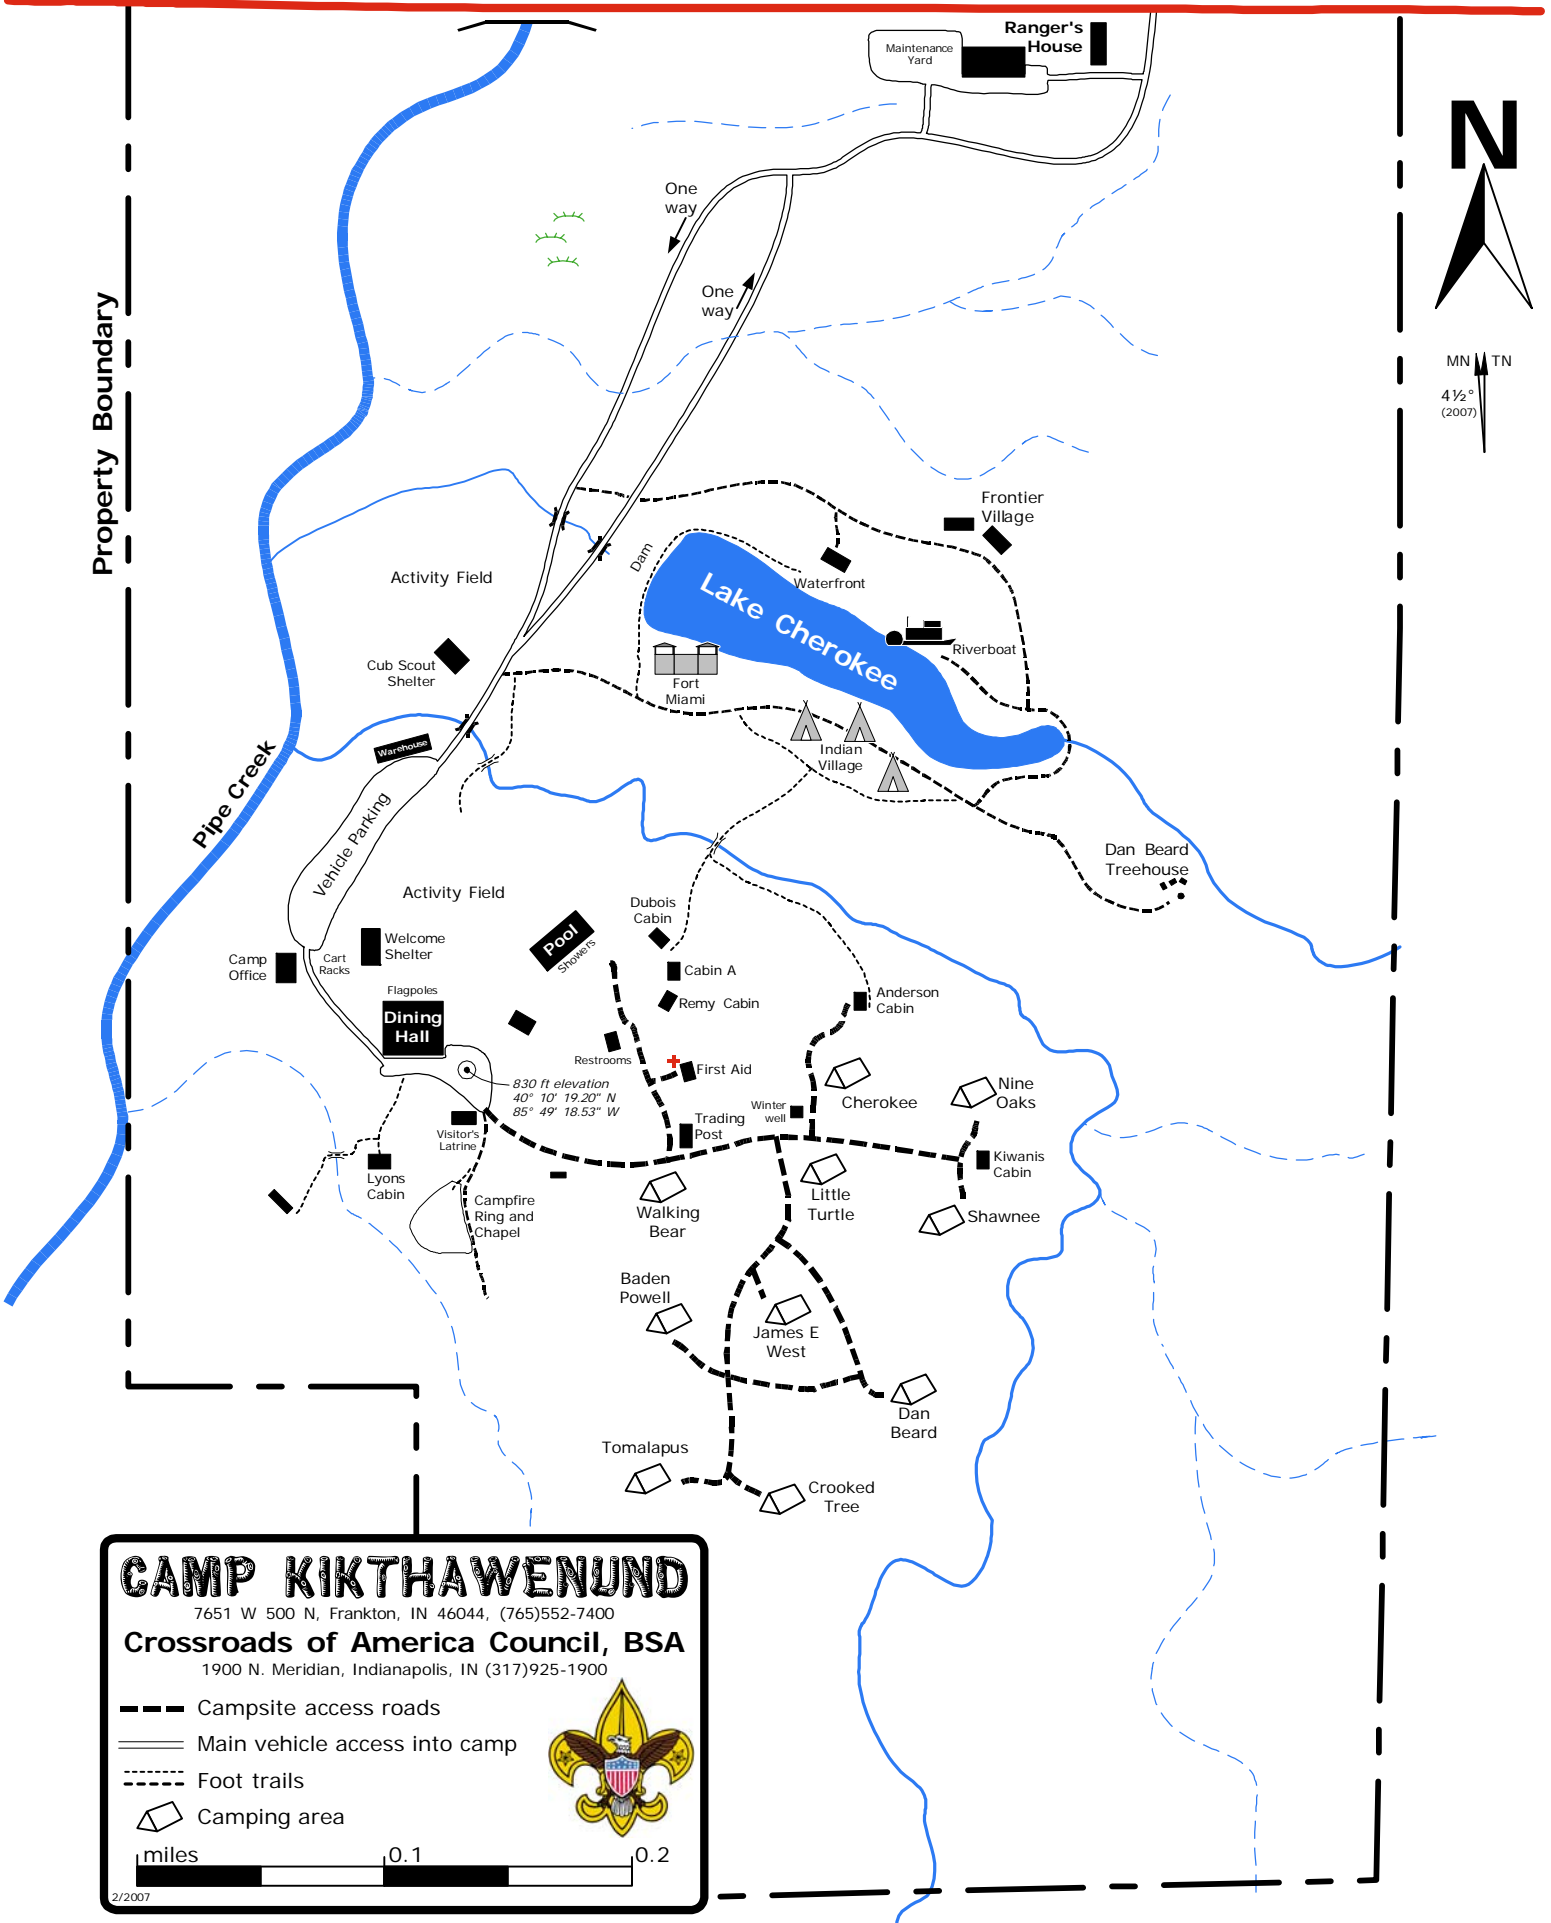

1900 N. Meridian, Indianapolis, IN (317)925-1900

-  Campsite access roads
-  Main vehicle access into camp
-  Foot trails
-  Camping area

2/2007

Contour lines are 10 ft intervals

SR37

CR 500 N

Camp Entrance

Property Boundary

MN TN
4 1/2°
(2007)

CAMP KIKTHAWENUND

7651 W 500 N, Frankton, IN 46044, (765)552-7400

Crossroads of America Council, BSA

1900 N. Meridian, Indianapolis, IN (317)925-1900

-  Campsite access roads
-  Main vehicle access into camp
-  Foot trails
-  Camping area