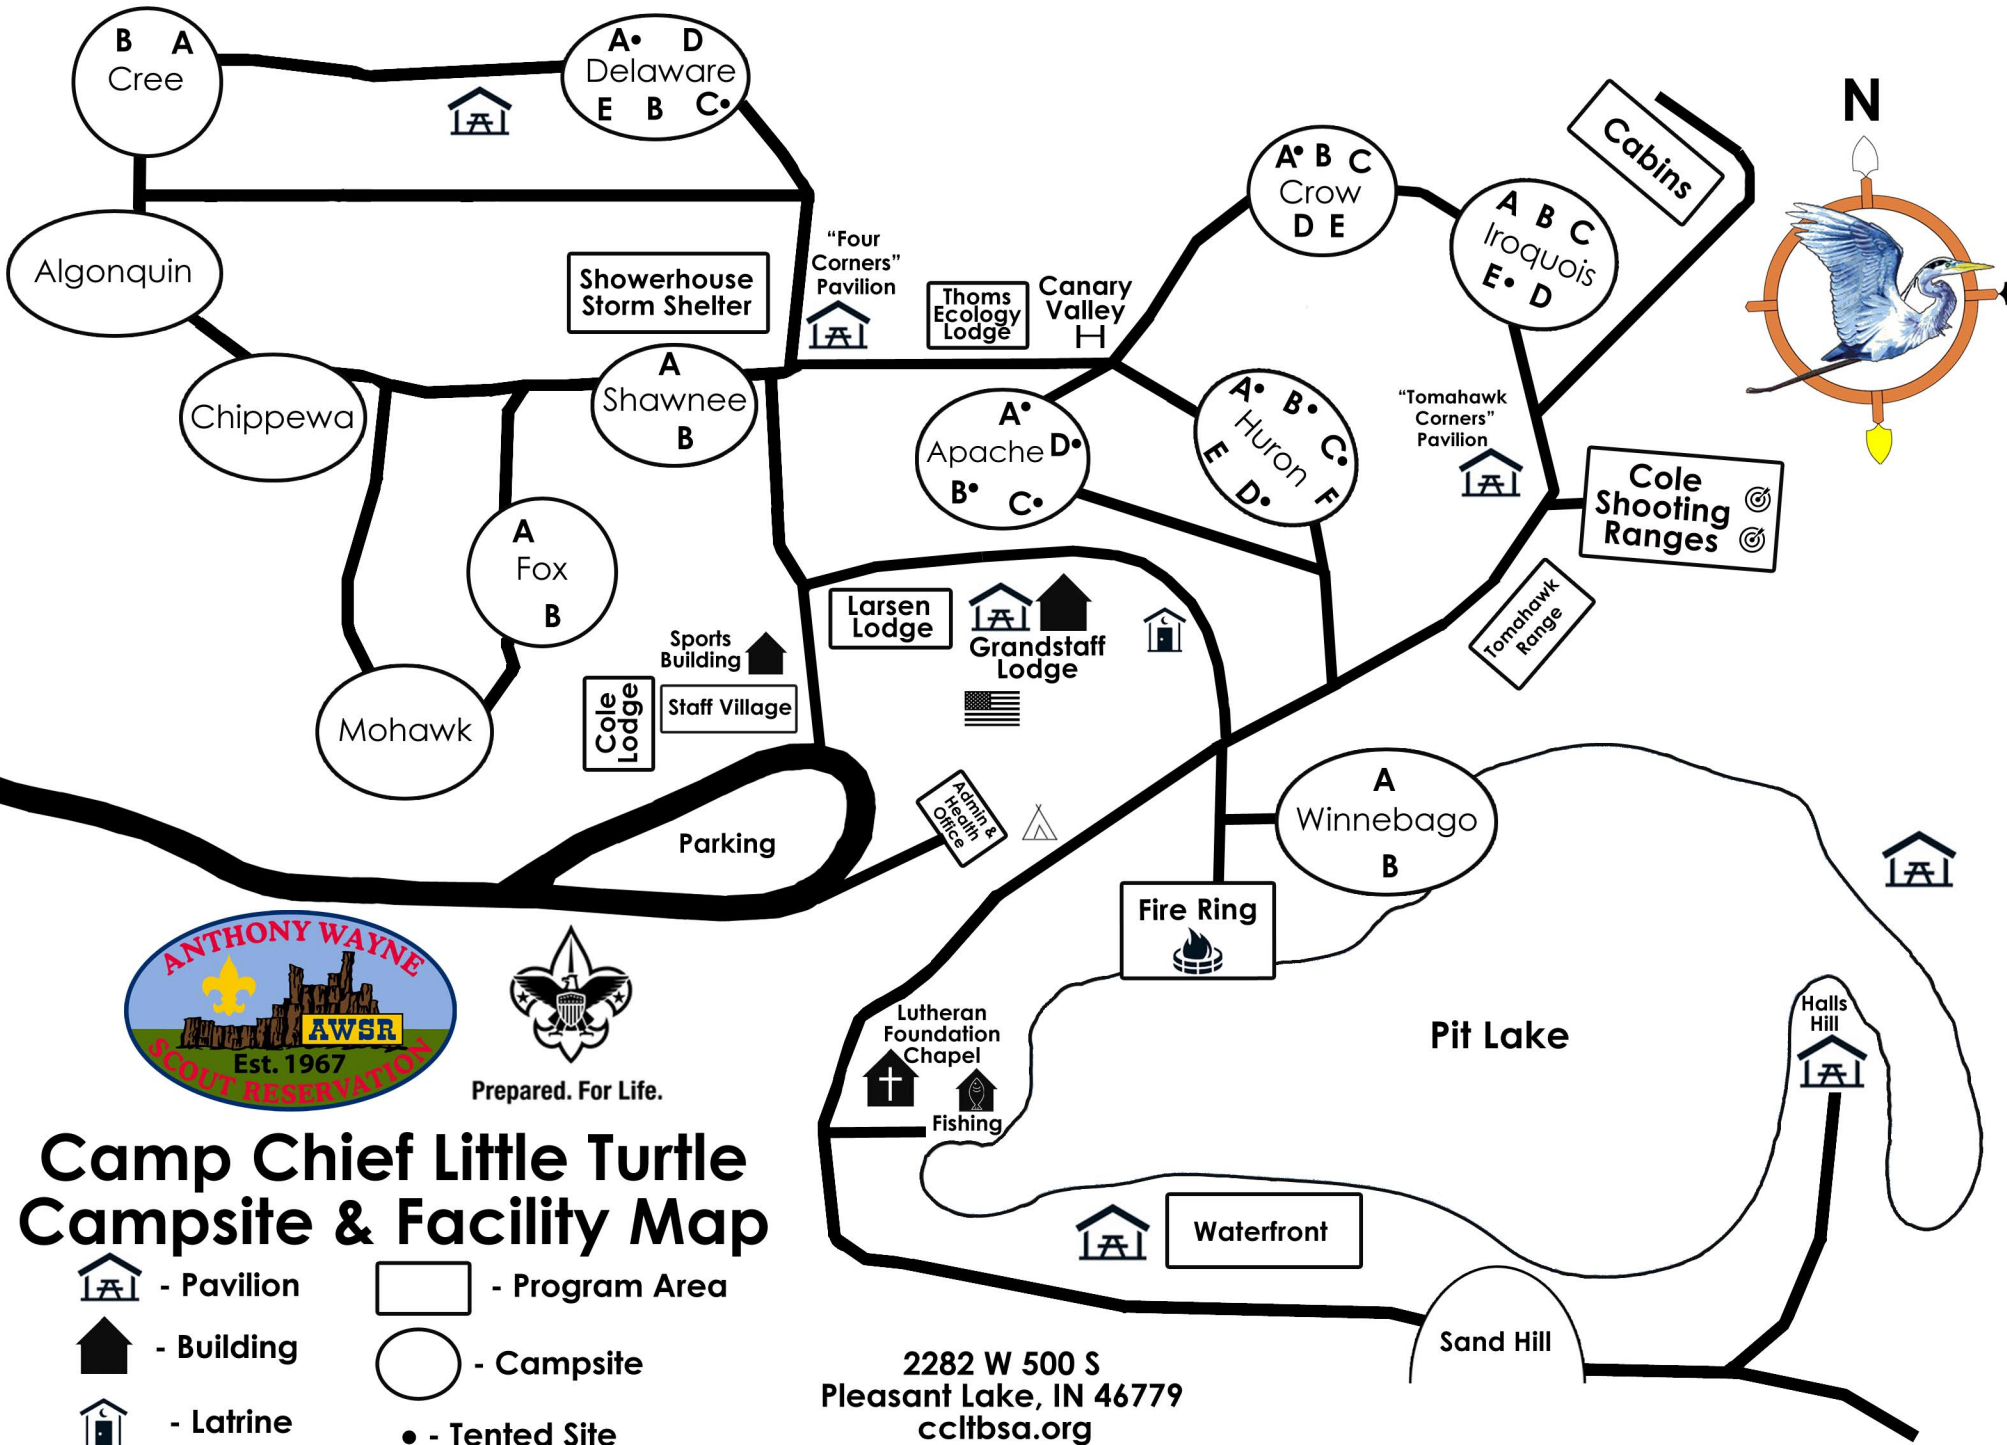

To Fort Cooper ↖

Prepared. For Life.

Camp Chief Little Turtle Campsite & Facility Map

-  - Pavilion
-  - Building
-  - Latrine
-  - Program Area
-  - Campsite
-  - Tented Site

2282 W 500 S
 Pleasant Lake, IN 46779
 ccltbsa.org