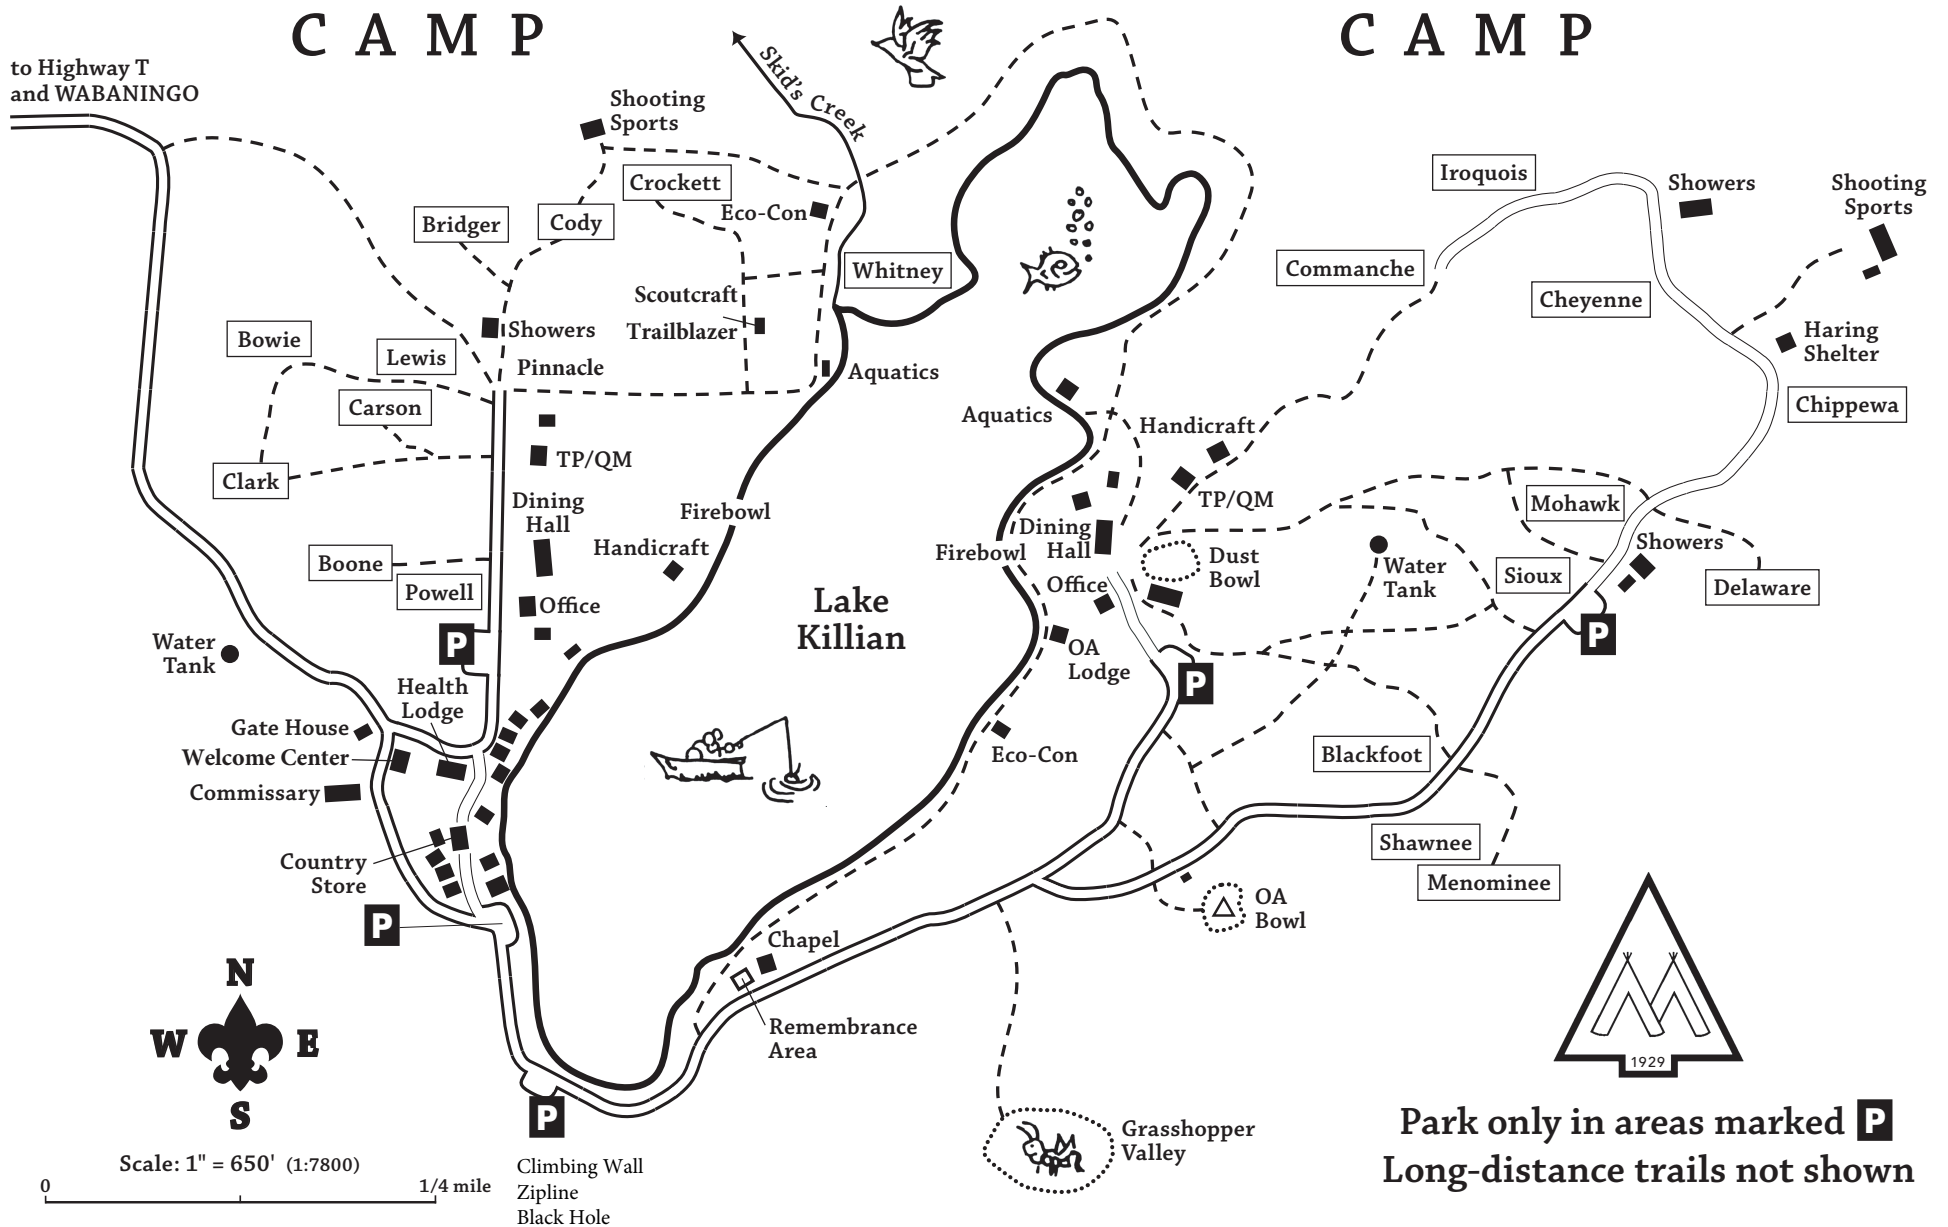

# Welcome to Ma-Ka-Ja-Wan!

WEST  
CAMP

EAST  
CAMP

to Highway T  
and WABANINGO

Scale: 1" = 650' (1:7800)

0 1/4 mile

Climbing Wall  
Zipline  
Black Hole

Park only in areas marked **P**  
Long-distance trails not shown