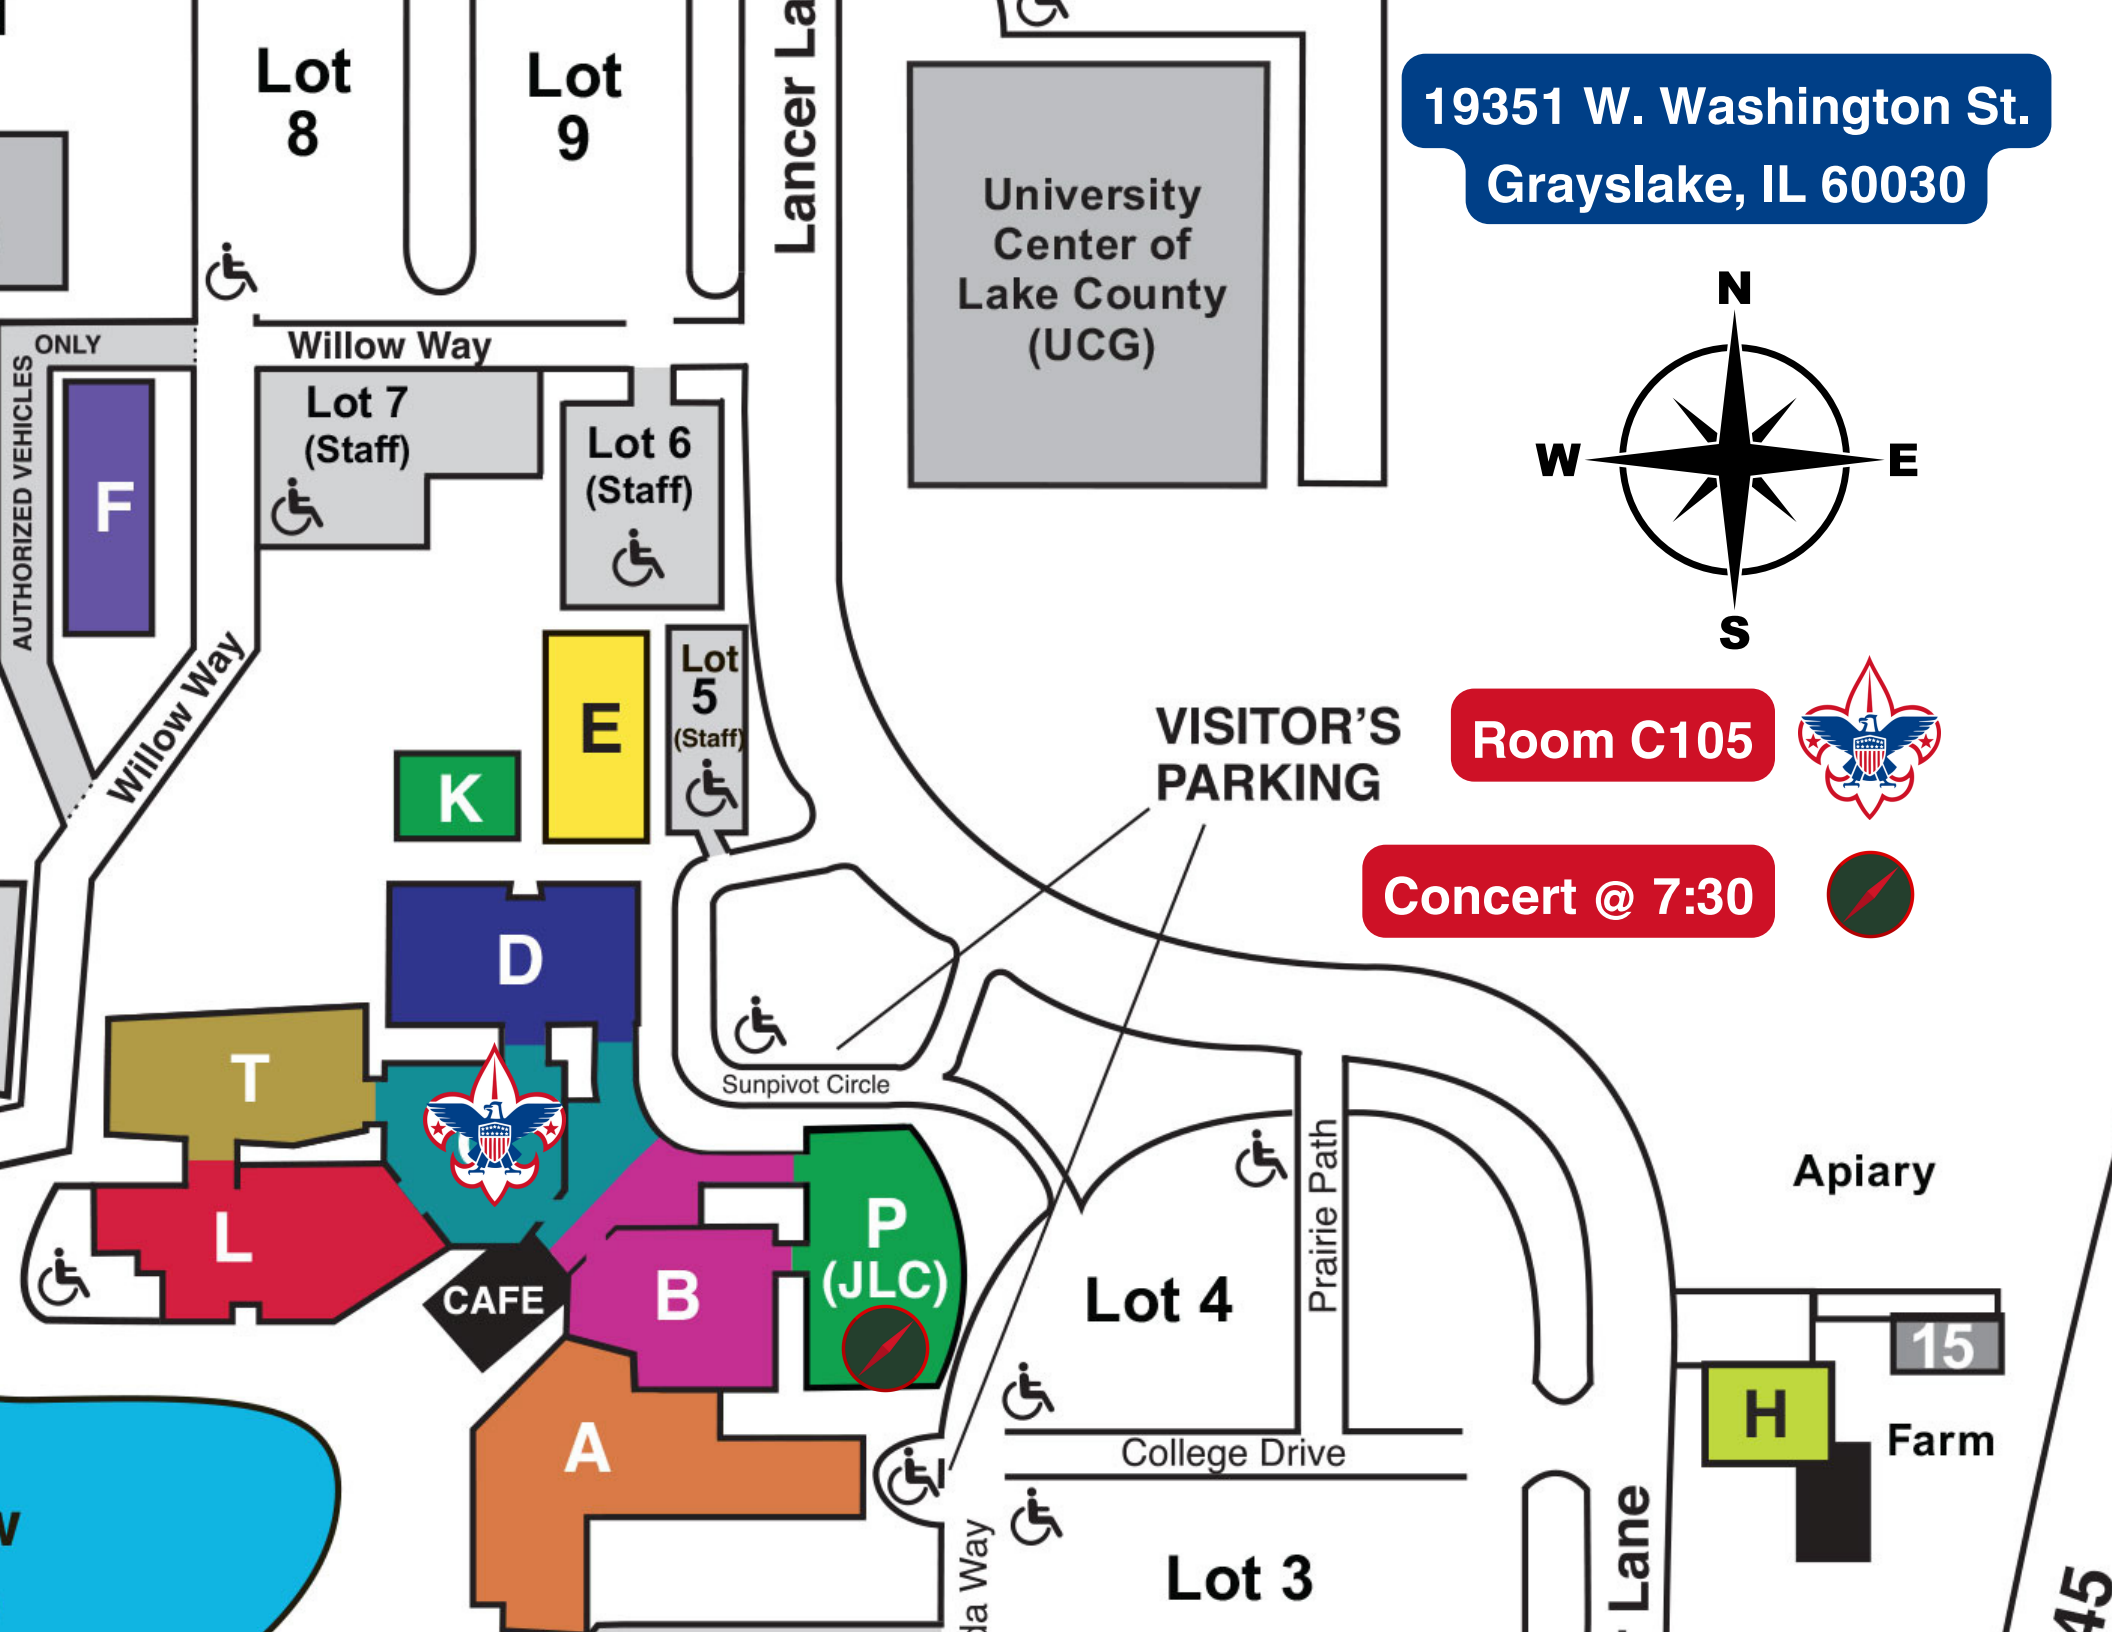

19351 W. Washington St.
Grayslake, IL 60030

Room C105

Concert @ 7:30

Grayslake Campus
C Wing
First Floor

19351 W. Washington St.
Grayslake, IL 60030

From Parking Lot

Room C105

Concert @ 7:30

Café Willow
Dinner Available