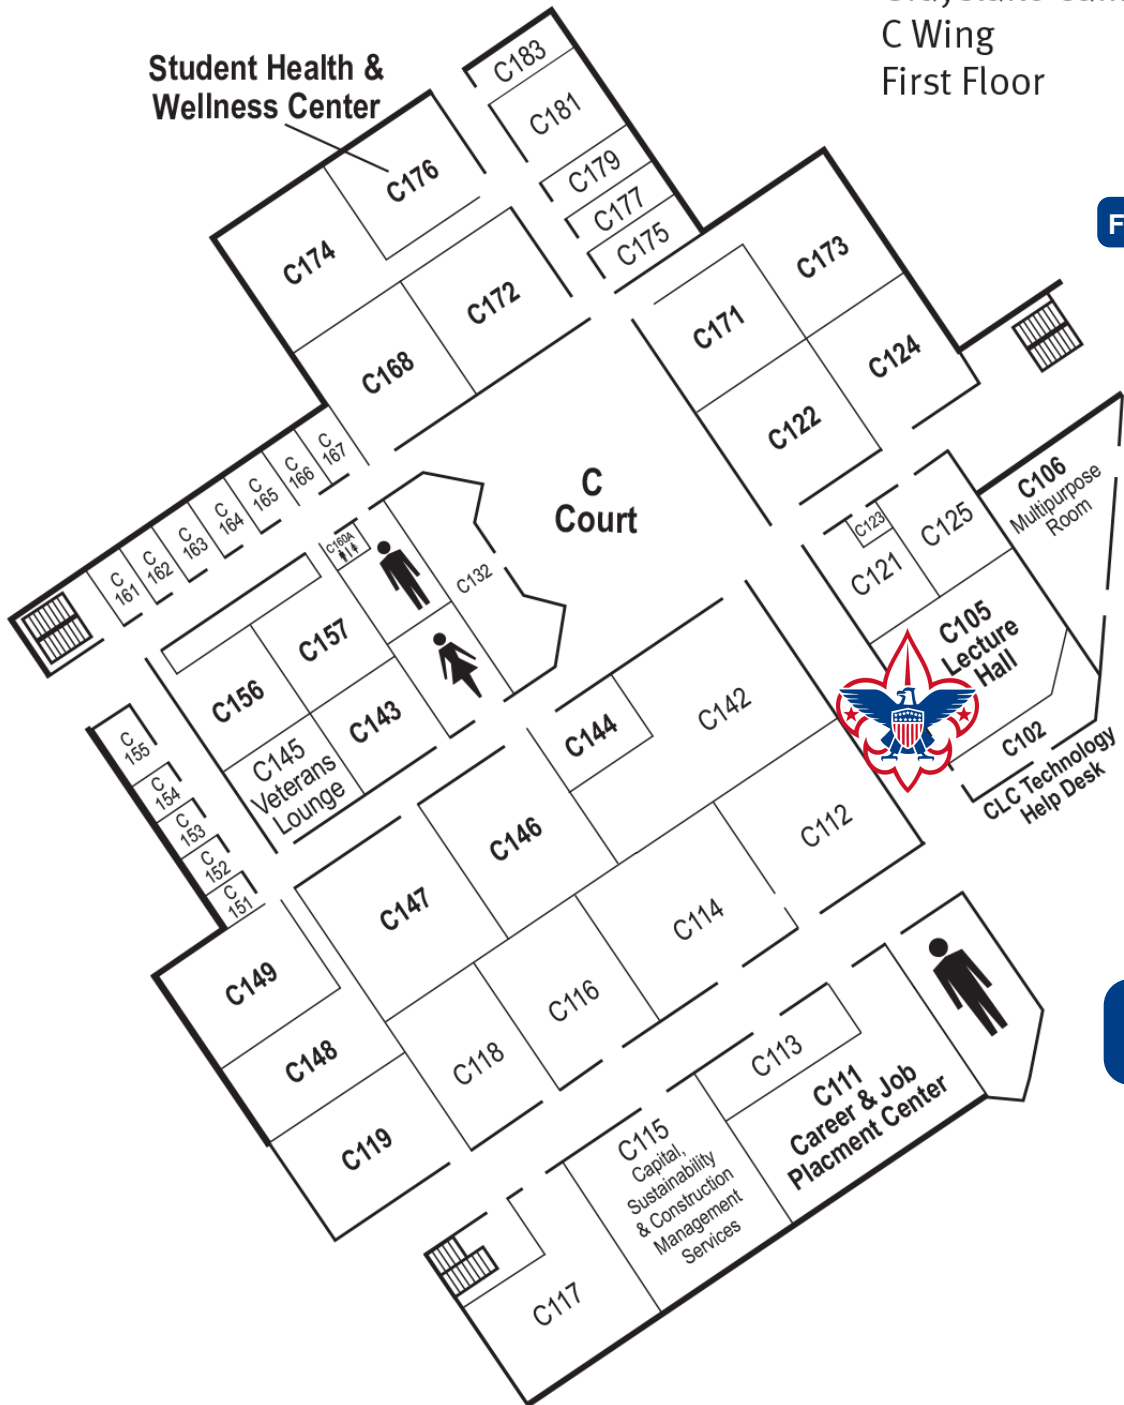

19351 W. Washington St.
Grayslake, IL 60030

Room C105

Concert @ 7:30

Grayslake Campus
C Wing
First Floor

19351 W. Washington St.
Grayslake, IL 60030

From Parking Lot

Room C105

Concert @ 7:30

Café Willow
Dinner Available