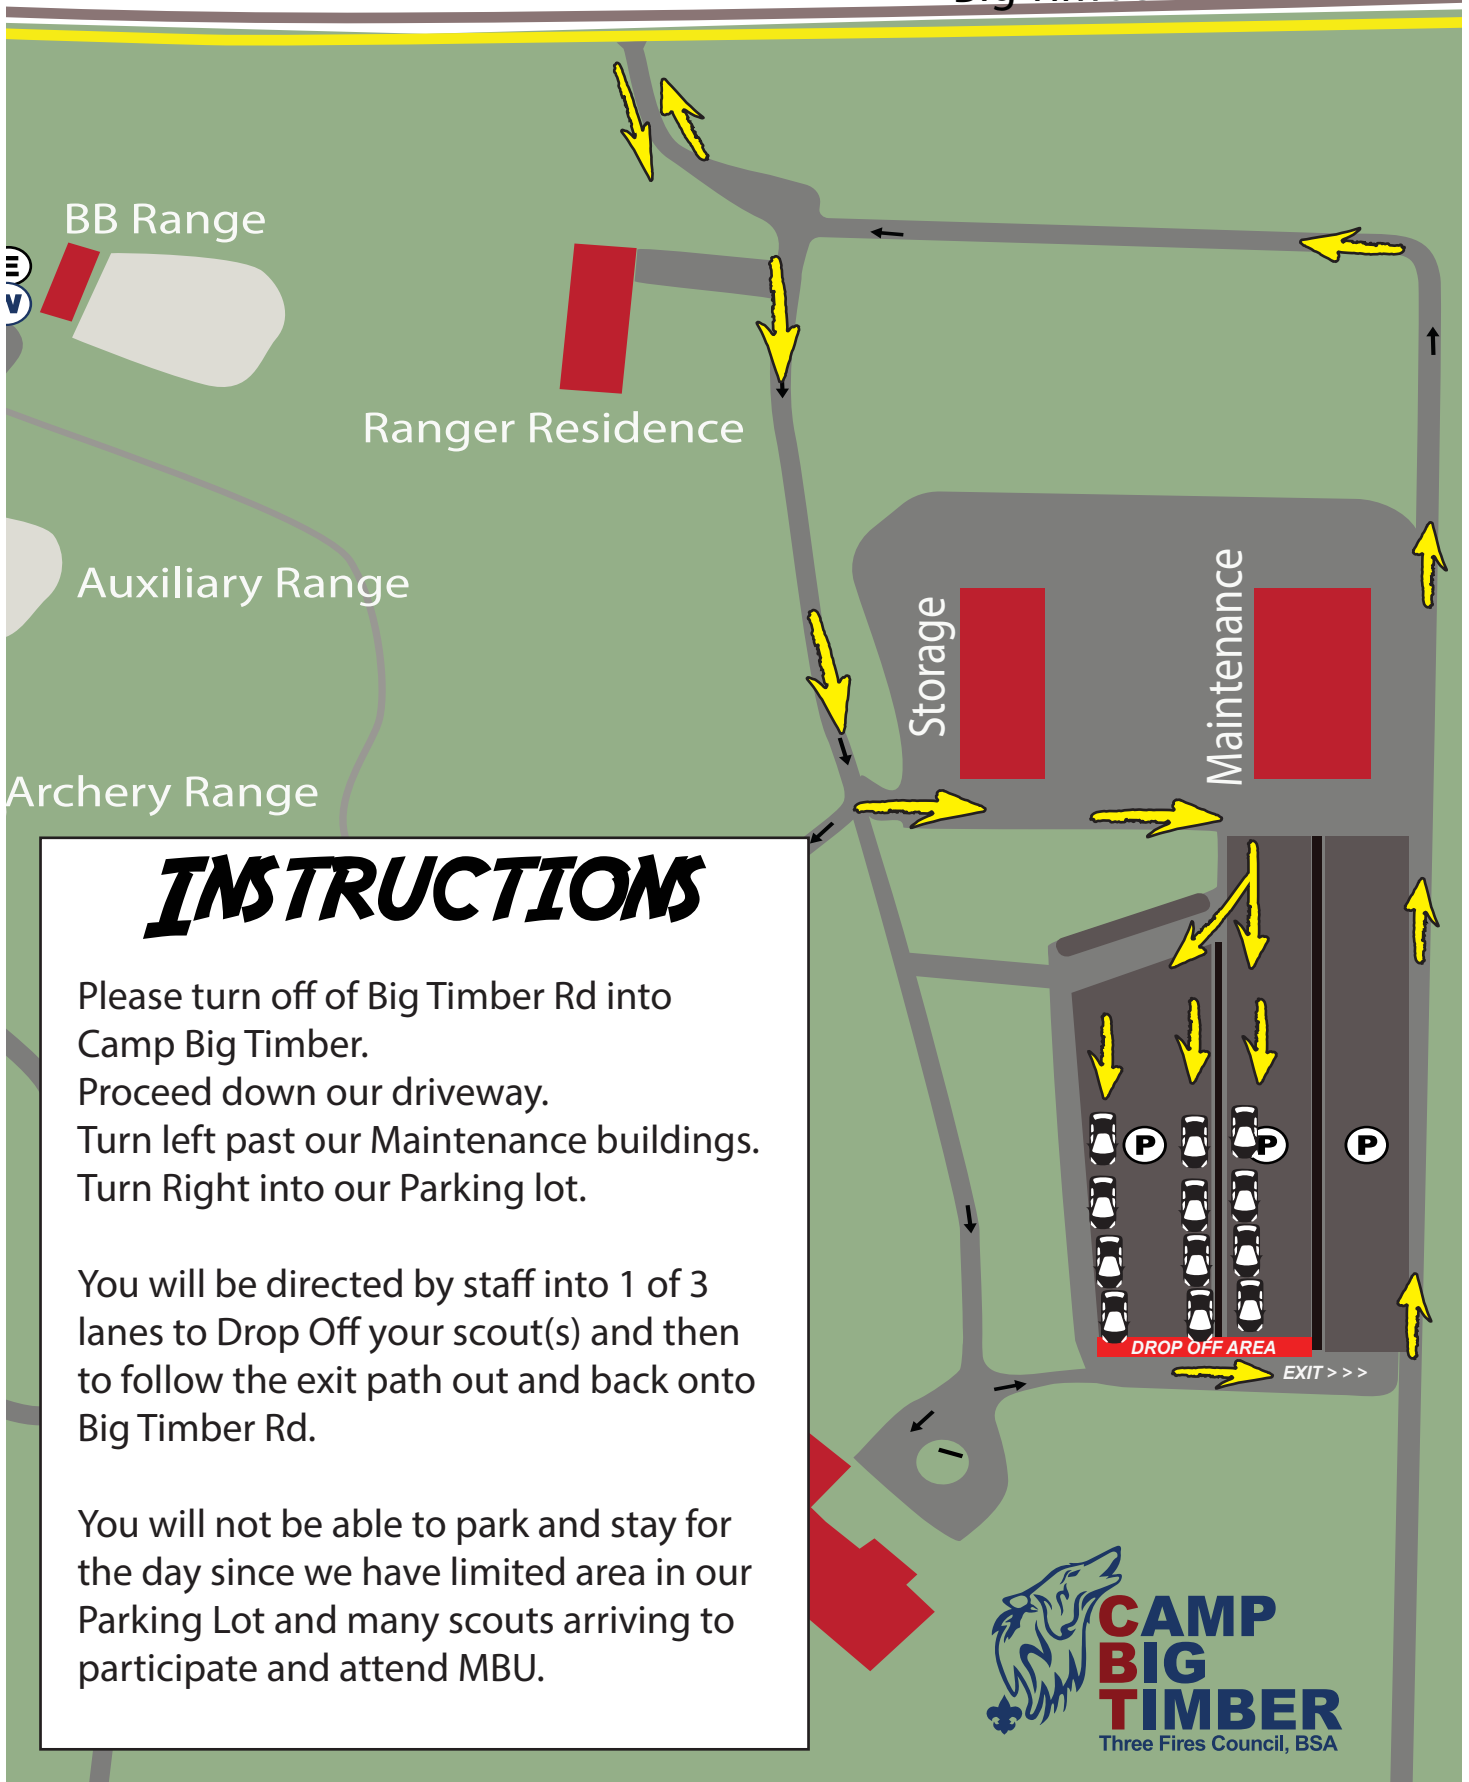

MBU 2021 DROP OFF

Big Timber Road

INSTRUCTIONS

Please turn off of Big Timber Rd into Camp Big Timber.
Proceed down our driveway.
Turn left past our Maintenance buildings.
Turn Right into our Parking lot.

You will be directed by staff into 1 of 3 lanes to Drop Off your scout(s) and then to follow the exit path out and back onto Big Timber Rd.

You will not be able to park and stay for the day since we have limited area in our Parking Lot and many scouts arriving to participate and attend MBU.