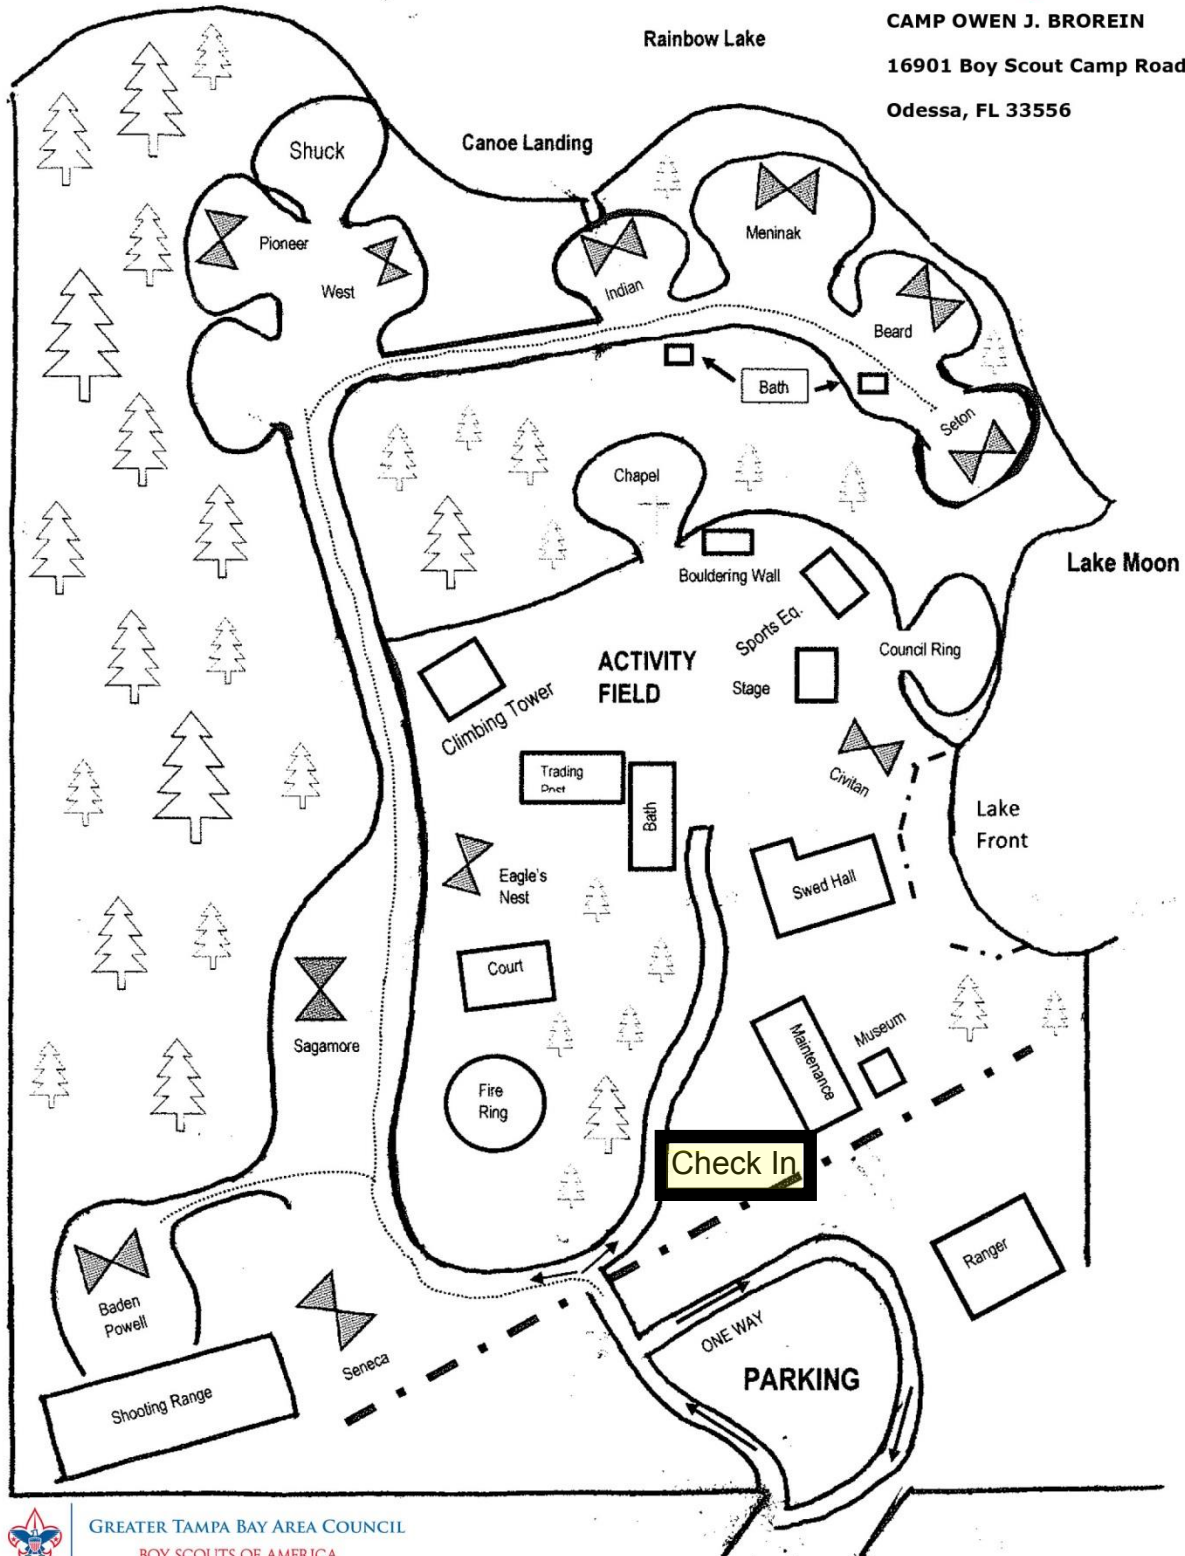

CAMP OWEN J. BROREIN

16901 Boy Scout Camp Road

Odessa, FL 33556

GREATER TAMPA BAY AREA COUNCIL

BOY SCOUTS OF AMERICA

TAMPA SERVICE CENTER, 13228 N. CENTRAL AVE., TAMPA, FL 33612
PHONE: (813) 872-2691 | FAX: (813) 875-5890
TAMPABAYSCOUTING.ORG

DIRECTIONS AND MAP OF CAMP O.J. BROREIN
16901 Boy Scout Road, Odessa, FL 33556

From Tampa:

Take North Dale Mabry Highway to Van Dyke Road, Turn Left on Van Dyke
Take West Van Dyke Road to Gunn Highway, Turn Left
Take South Gunn Highway to Race Track Road, Turn Right
Take Race Track Road to the Round-About, bear Right to get on Boy Scout Road
About 2.5 miles on the right, Turn Right at Camp Sign

From Veterans Expressway/589:

Veterans Express Way to Erlich Road
Turn Left on Erlich Road, which turns into Gunn Highway
At Intersection of Gunn Highway and Sheldon Road, Turn Right
Take Gunn Highway to Race Track Road, Turn Left
At the Round-About, bear Right to get on Boy Scout Road
About 2.5 miles on the right, Turn Right at Camp Sign