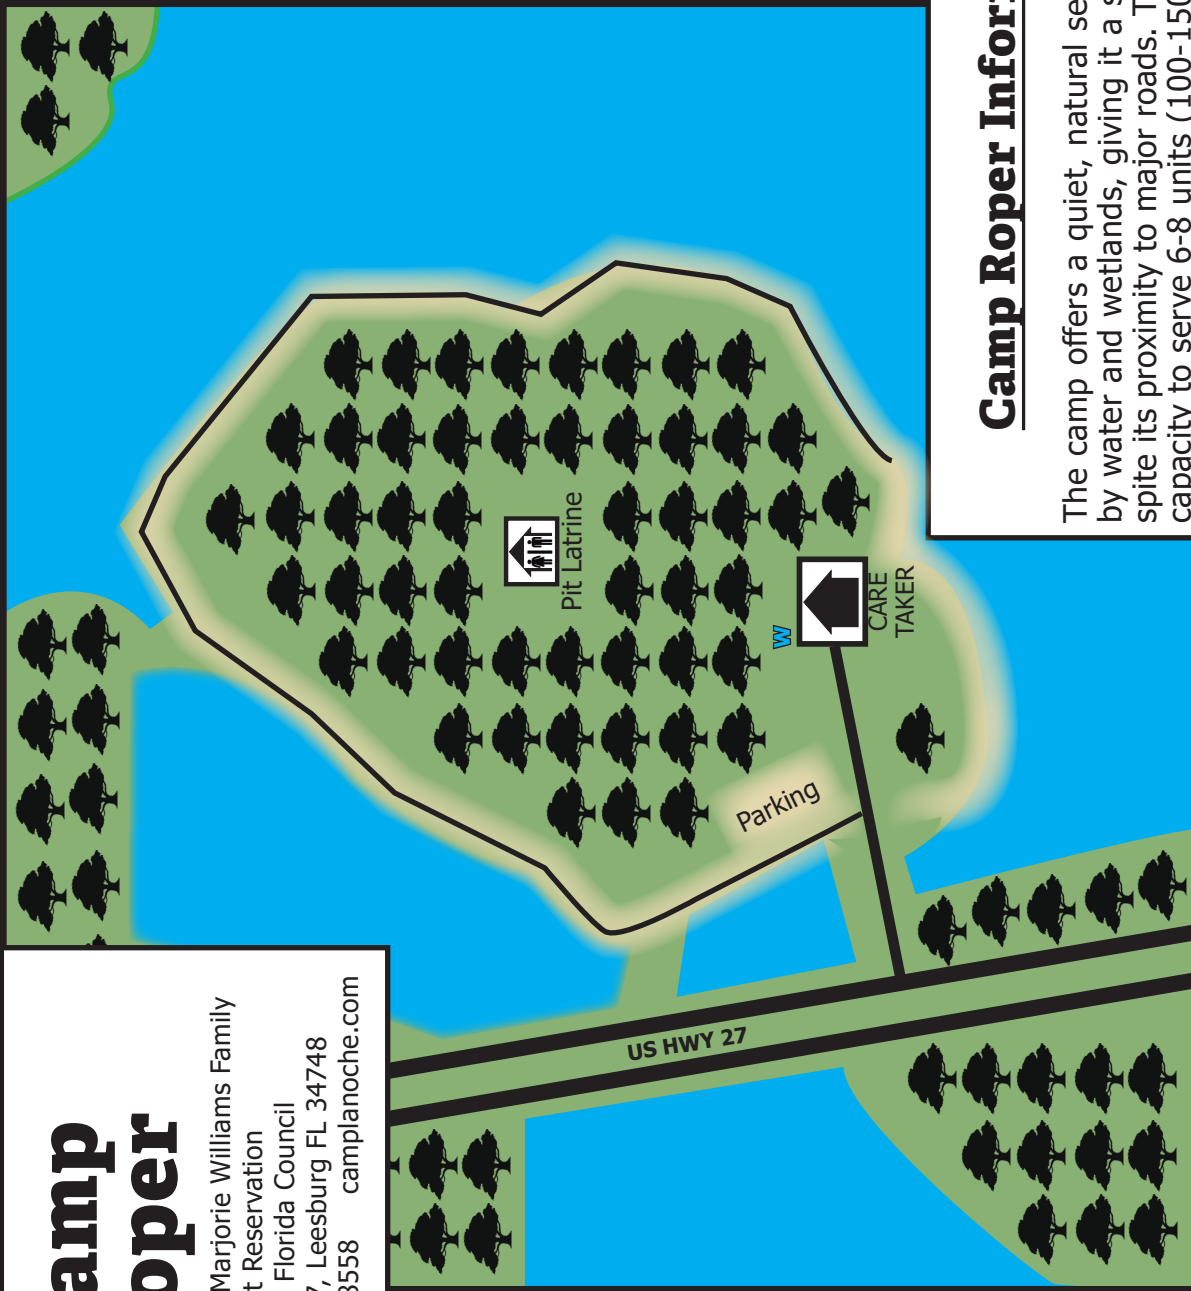

# Camp Roper

The Leonard & Marjorie Williams Family  
Scout Reservation  
Central Florida Council  
24350 US-27, Leesburg FL 34748  
Phone: 352-669-8558    [camplanoche.com](http://camplanoche.com)

## Camp Roper Information

The camp offers a quiet, natural setting surrounded by water and wetlands, giving it a secluded feel despite its proximity to major roads. The camp has the capacity to serve 6-8 units (100-150 campers).

Camp Roper offers primitive tent sites, fire rings and trails; parking is limited to the entrance requiring a hike to campsites. Campers must bring all supplies, as water is limited and restrooms are primitive.

It is commonly used for campouts, wilderness survival training, merit badge activities, and conservation service projects.