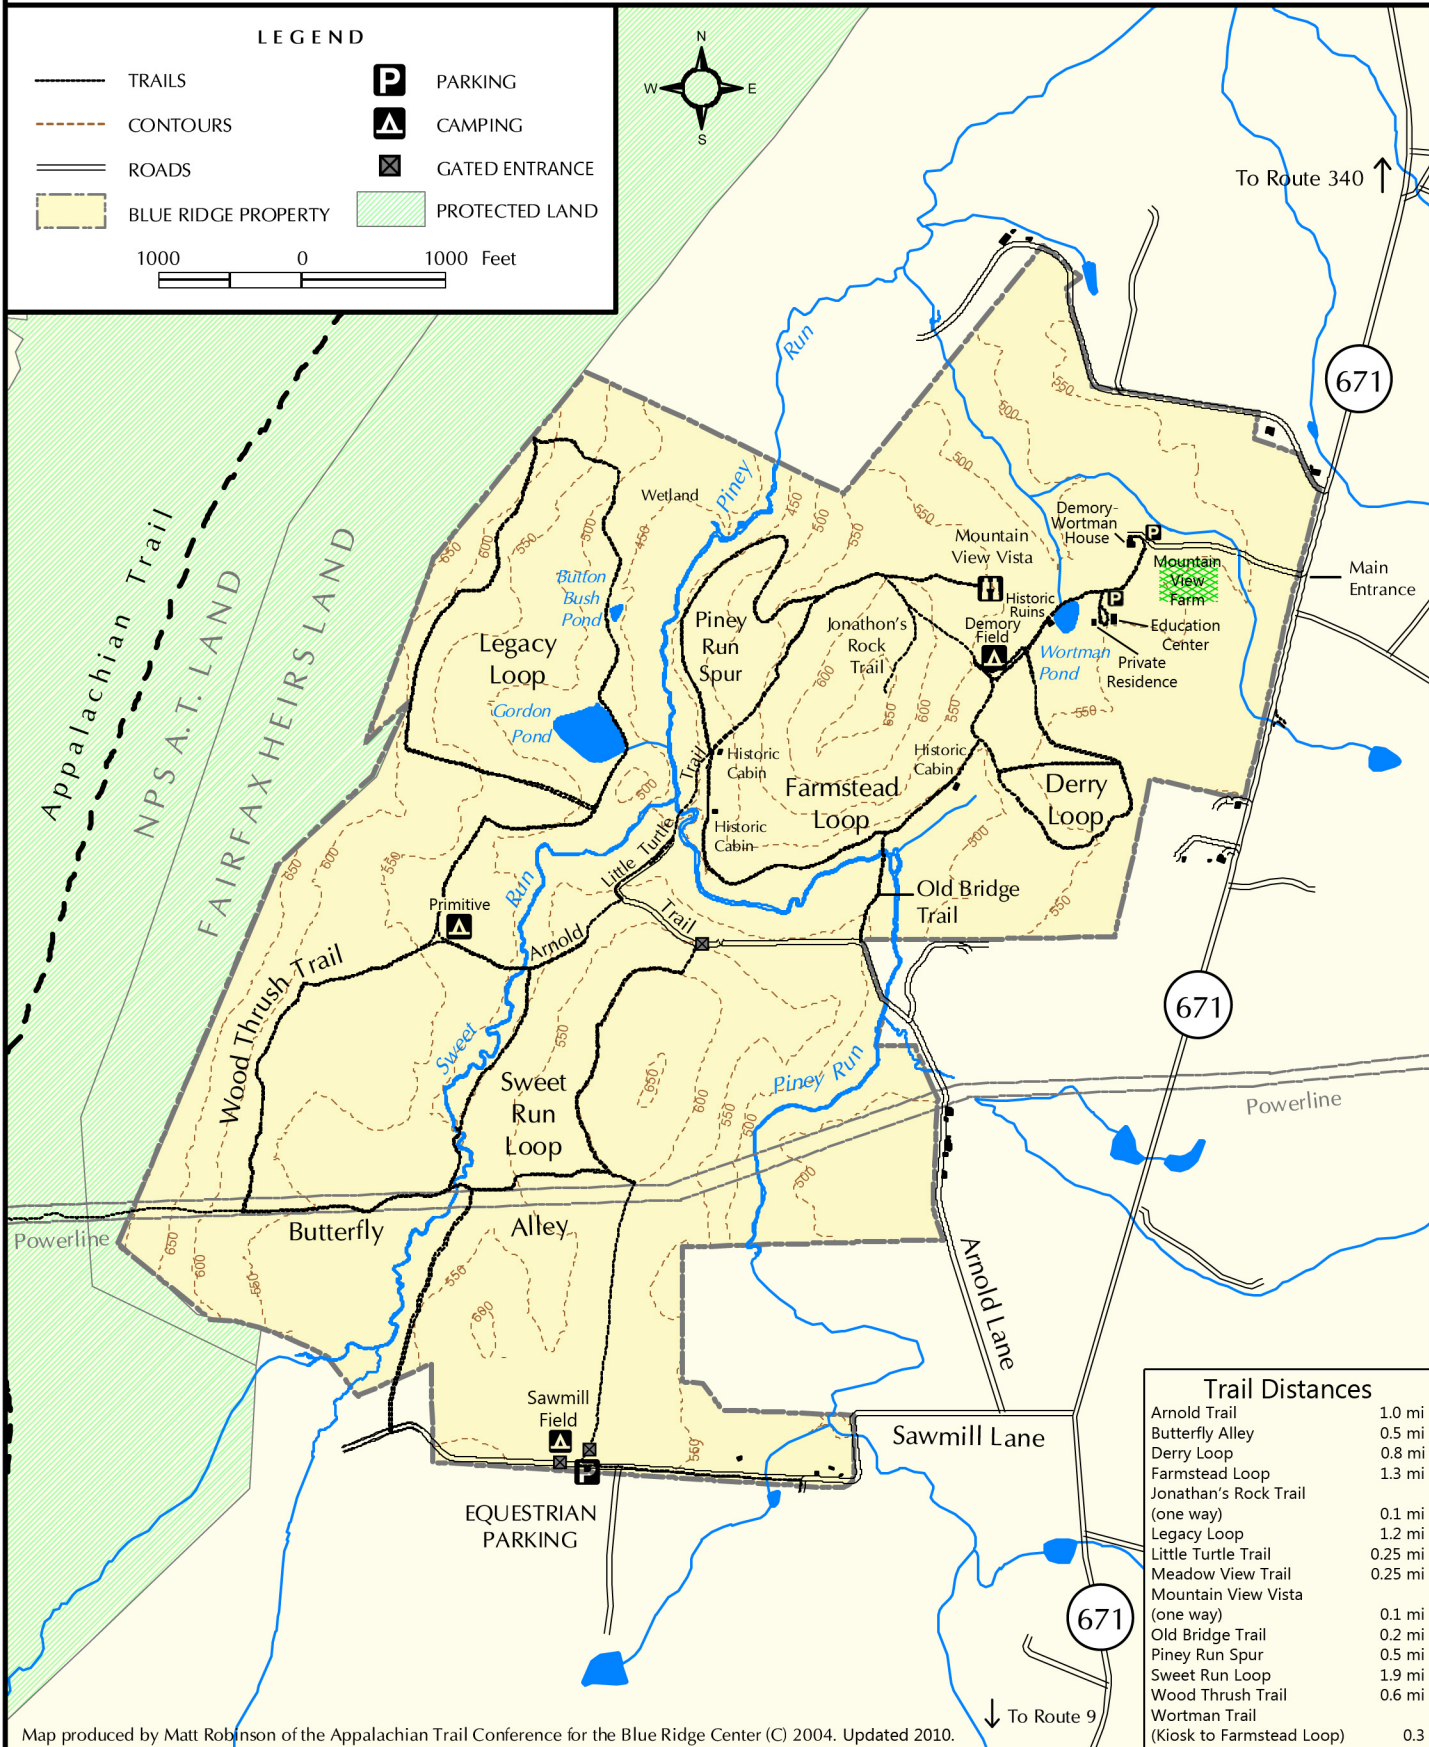

**LEGEND**

- TRAILS
- CONTOURS
- ROADS
- BLUE RIDGE PROPERTY
- PROTECTED LAND
- PARKING
- CAMPING
- GATED ENTRANCE

1000 0 1000 Feet

Trail Distances	
Arnold Trail	1.0 mi
Butterfly Alley	0.5 mi
Derry Loop	0.8 mi
Farmstead Loop	1.3 mi
Jonathan's Rock Trail	
(one way)	0.1 mi
Legacy Loop	1.2 mi
Little Turtle Trail	0.25 mi
Meadow View Trail	0.25 mi
Mountain View Vista	
(one way)	0.1 mi
Old Bridge Trail	0.2 mi
Piney Run Spur	0.5 mi
Sweet Run Loop	1.9 mi
Wood Thrush Trail	0.6 mi
Wortman Trail	
(Kiosk to Farmstead Loop)	0.3