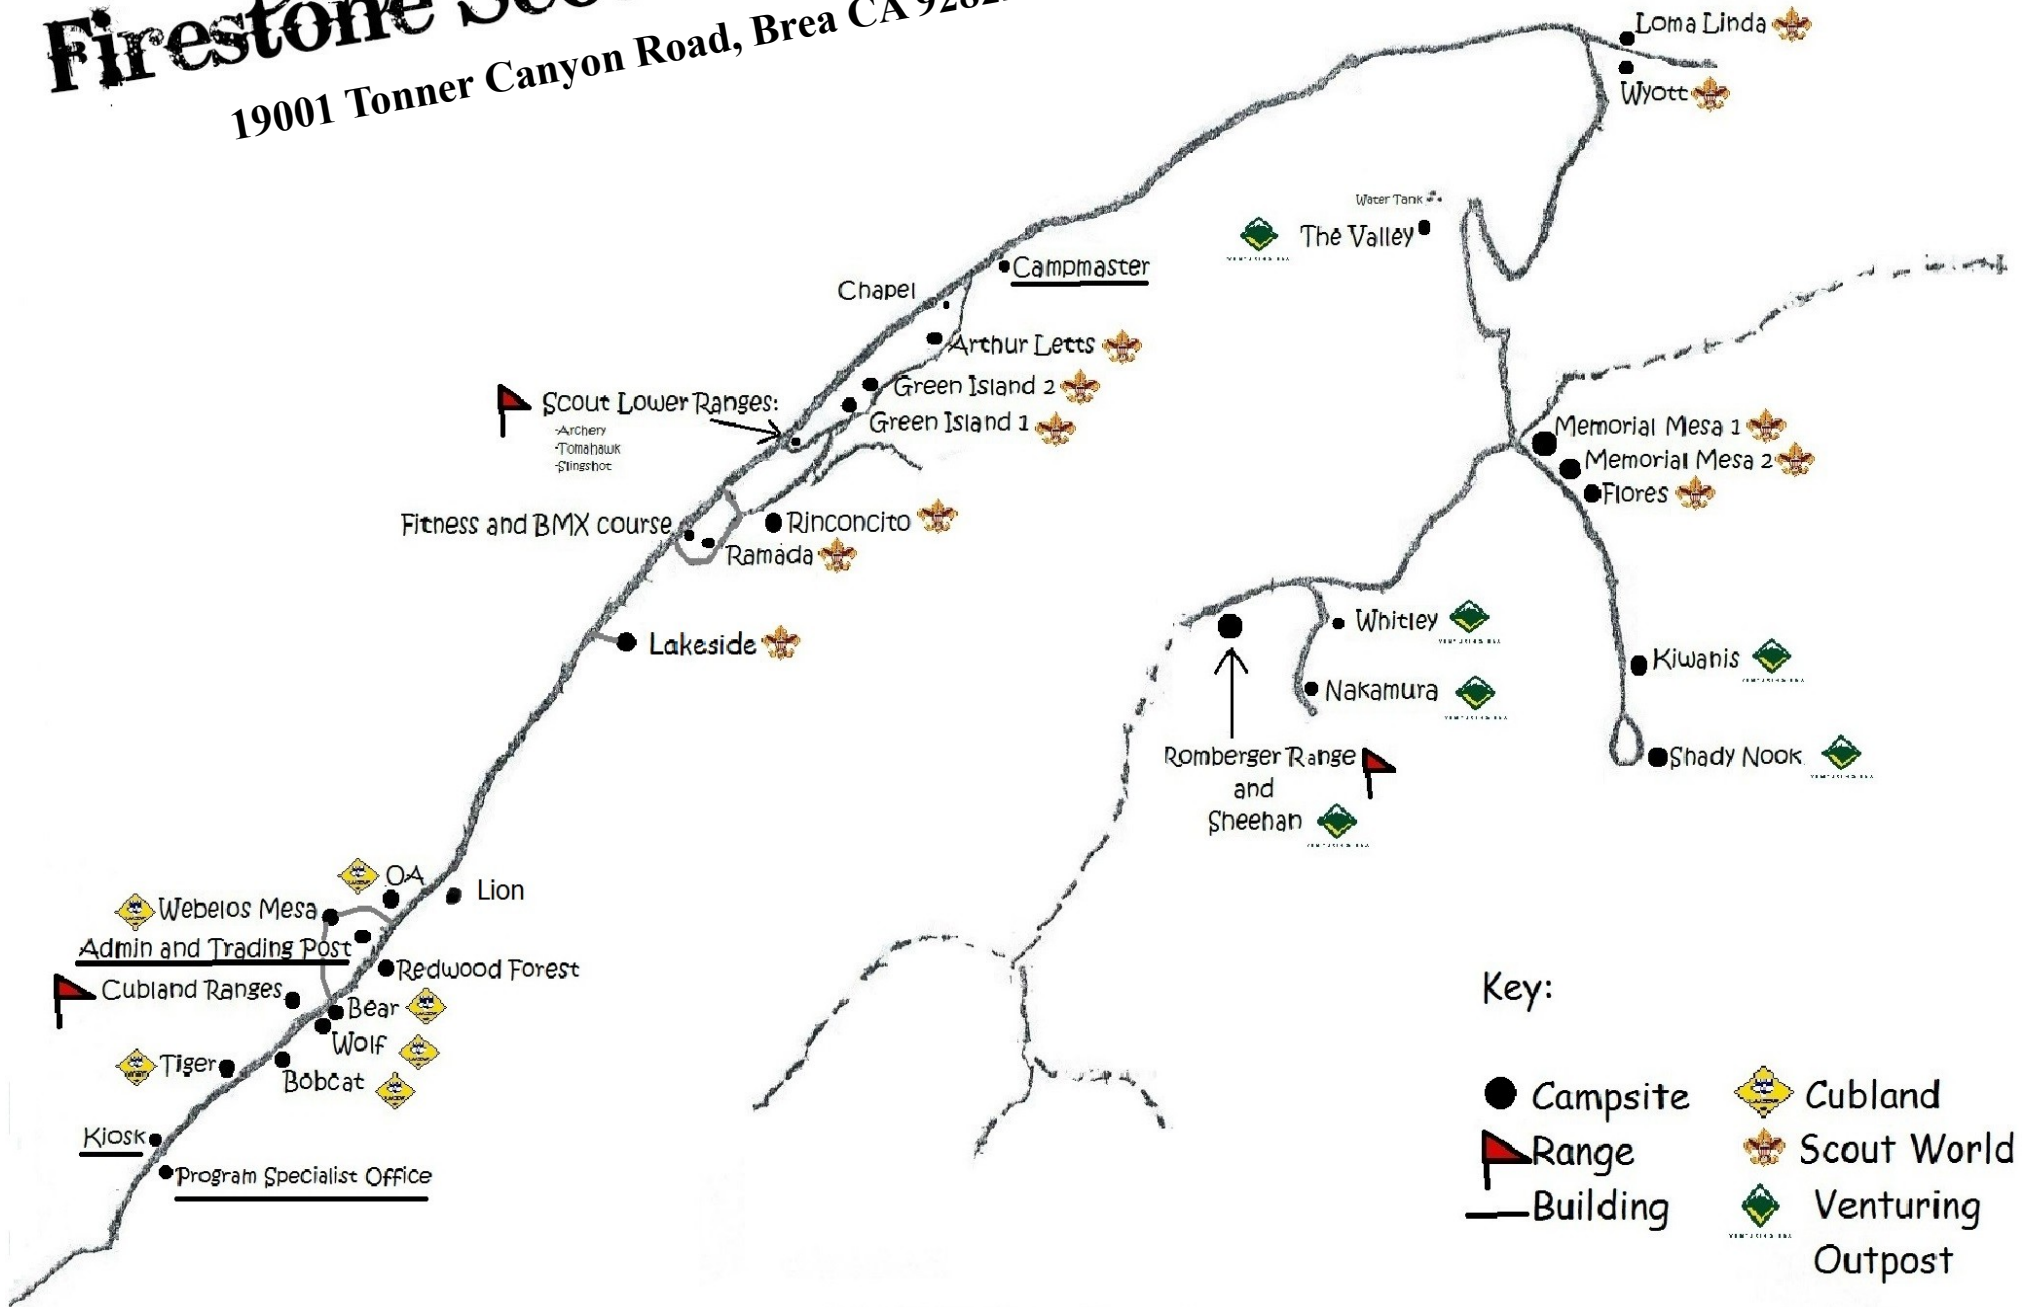

# \*F\*S\*R\* Firestone Scout Reservation

19001 Tonner Canyon Road, Brea CA 92822

- Key:
- Campsite
  - ▲ Range
  - Building
  - ◆ Cubland
  - ◆ Scout World
  - ◆ Venturing Outpost