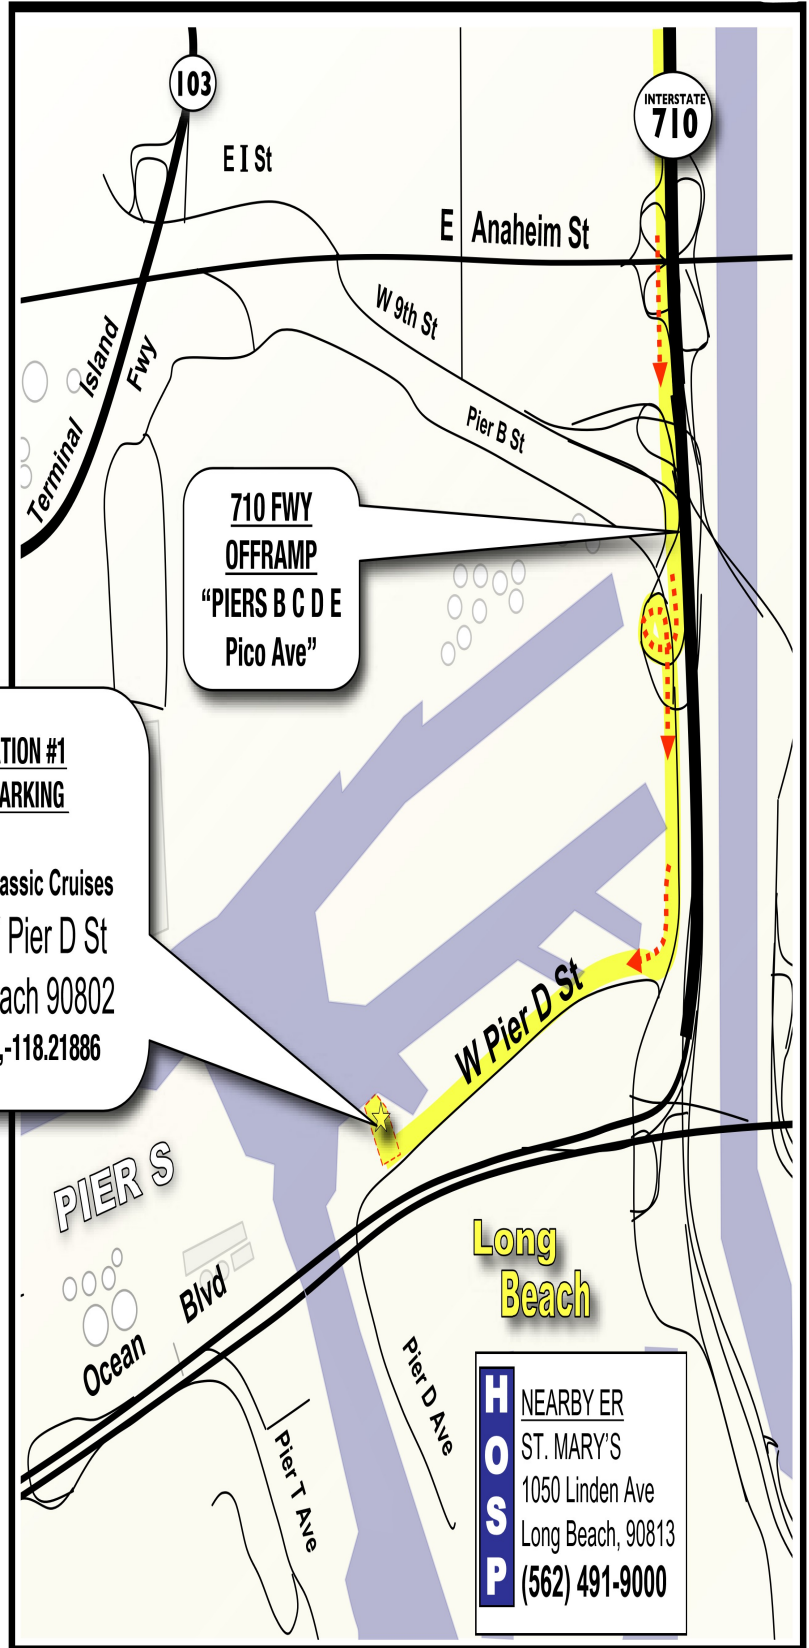

WE HAVE MOVED!

1825 W. Pier D Street, Long Beach, CA 90802
Office: 562.495.3566

Scan for Directions

Quick Directions

Take the 710 Freeway south and exit "Piers B, C, D, E / Pico Ave." Follow Pico Ave south, turn right onto W Pier D Street, and follow signs into 1825 W Pier D St.

From DOWNTOWN

1. 110 HARBOR FWY SOUTH
2. Travel South and MERGE onto INTERSTATE 405 SAN DIEGO FWY SOUTH
3. Please follow directions From the 405 FWY SOUTH to the right

From THE EAST VALLEY, HOLLYWOOD

1. 101 HOLLYWOOD FWY SOUTH
2. MERGE onto the 110 HARBOR FWY SOUTH
3. Travel south 15.5 miles and MERGE onto INTERSTATE 405 SAN DIEGO FWY SOUTH
4. Please follow directions From the 405 FWY SOUTH to the right

From THE 405 FWY SOUTH

1. INTERSTATE 405 FWY SOUTH
2. Travel south 21.8 miles from the 10 Freeway and MERGE onto INTERSTATE 710 FWY SOUTH
3. Travel south 3.6 miles and EXIT PIERS B C D E / PICO AVE
4. Curve around on the offramp and TURN RIGHT onto PICO AVE southbound
5. Go south 4/10ths of a mile and TURN RIGHT onto W PIER D ST westbound
6. Go west 6/10ths of a mile and TURN RIGHT into the 1825 W PIER D ST property
7. Please park as directed

Google Maps Directions

<https://shorturl.at/b4u78>

Apple Maps Directions

<https://shorturl.at/TApNK>

LOCATION

Long Beach

**LOCATION #1
PARKING**

Catalina Classic Cruises
 1825 W Pier D St
 Long Beach 90802
 33.76742, -118.21886