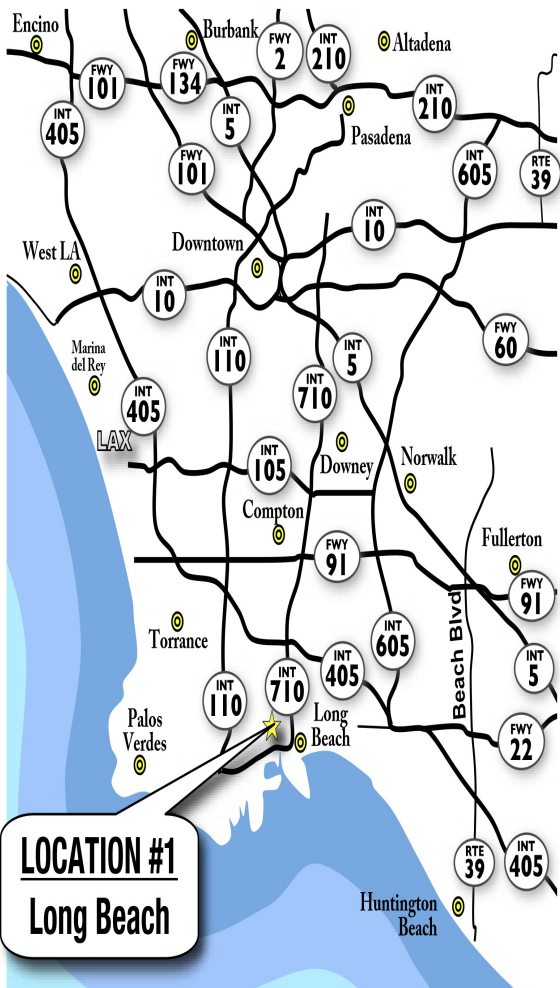

WE HAVE MOVED!

1825 W. Pier D Street, Long Beach, CA 90802
Office: 562.495.3566

Scan for Directions

Quick Directions

Take the 710 Freeway south and exit "Piers B, C, D, E / Pico Ave." Follow Pico Ave south, turn right onto W Pier D Street, and follow signs into 1825 W Pier D St.

From DOWNTOWN

1. 110 HARBOR FWY SOUTH
2. Travel South and MERGE onto INTERSTATE 405 SAN DIEGO FWY SOUTH
3. Please follow directions From the 405 FWY SOUTH to the right

From THE EAST VALLEY, HOLLYWOOD

1. 101 HOLLYWOOD FWY SOUTH
2. MERGE onto the 110 HARBOR FWY SOUTH
3. Travel south 15.5 miles and MERGE onto INTERSTATE 405 SAN DIEGO FWY SOUTH
4. Please follow directions From the 405 FWY SOUTH to the right

From THE 405 FWY SOUTH

1. INTERSTATE 405 FWY SOUTH
2. Travel south 21.8 miles from the 10 Freeway and MERGE onto INTERSTATE 710 FWY SOUTH
3. Travel south 3.6 miles and EXIT PIERS B C D E / PICO AVE
4. Curve around on the offramp and TURN RIGHT onto PICO AVE southbound
5. Go south 4/10ths of a mile and TURN RIGHT onto W PIER D ST westbound
6. Go west 6/10ths of a mile and TURN RIGHT into the 1825 W PIER D ST property
7. Please park as directed

Google Maps Directions

<https://shorturl.at/b4u78>

Apple Maps Directions

<https://shorturl.at/TApNK>

LOCATION

Long Beach

**LOCATION #1
PARKING**

Catalina Classic Cruises
 1825 W Pier D St
 Long Beach 90802
 33.76742, -118.21886