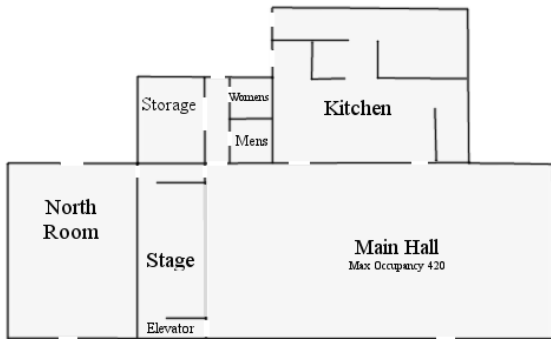

# Camp Herms

Scouts, BSA

Est. 1930

Main Entrance  
1100 James Place Dr.  
El Cerrito, CA

Lodge

	Campfire		Scout Camp
	Water		Maintenance
	Latrine		Flags
	Showers		Structure
	Parking		Gun Range
	Dirt Road		Archery
	Hazards		Foot Trail
	Camp Boundaries		