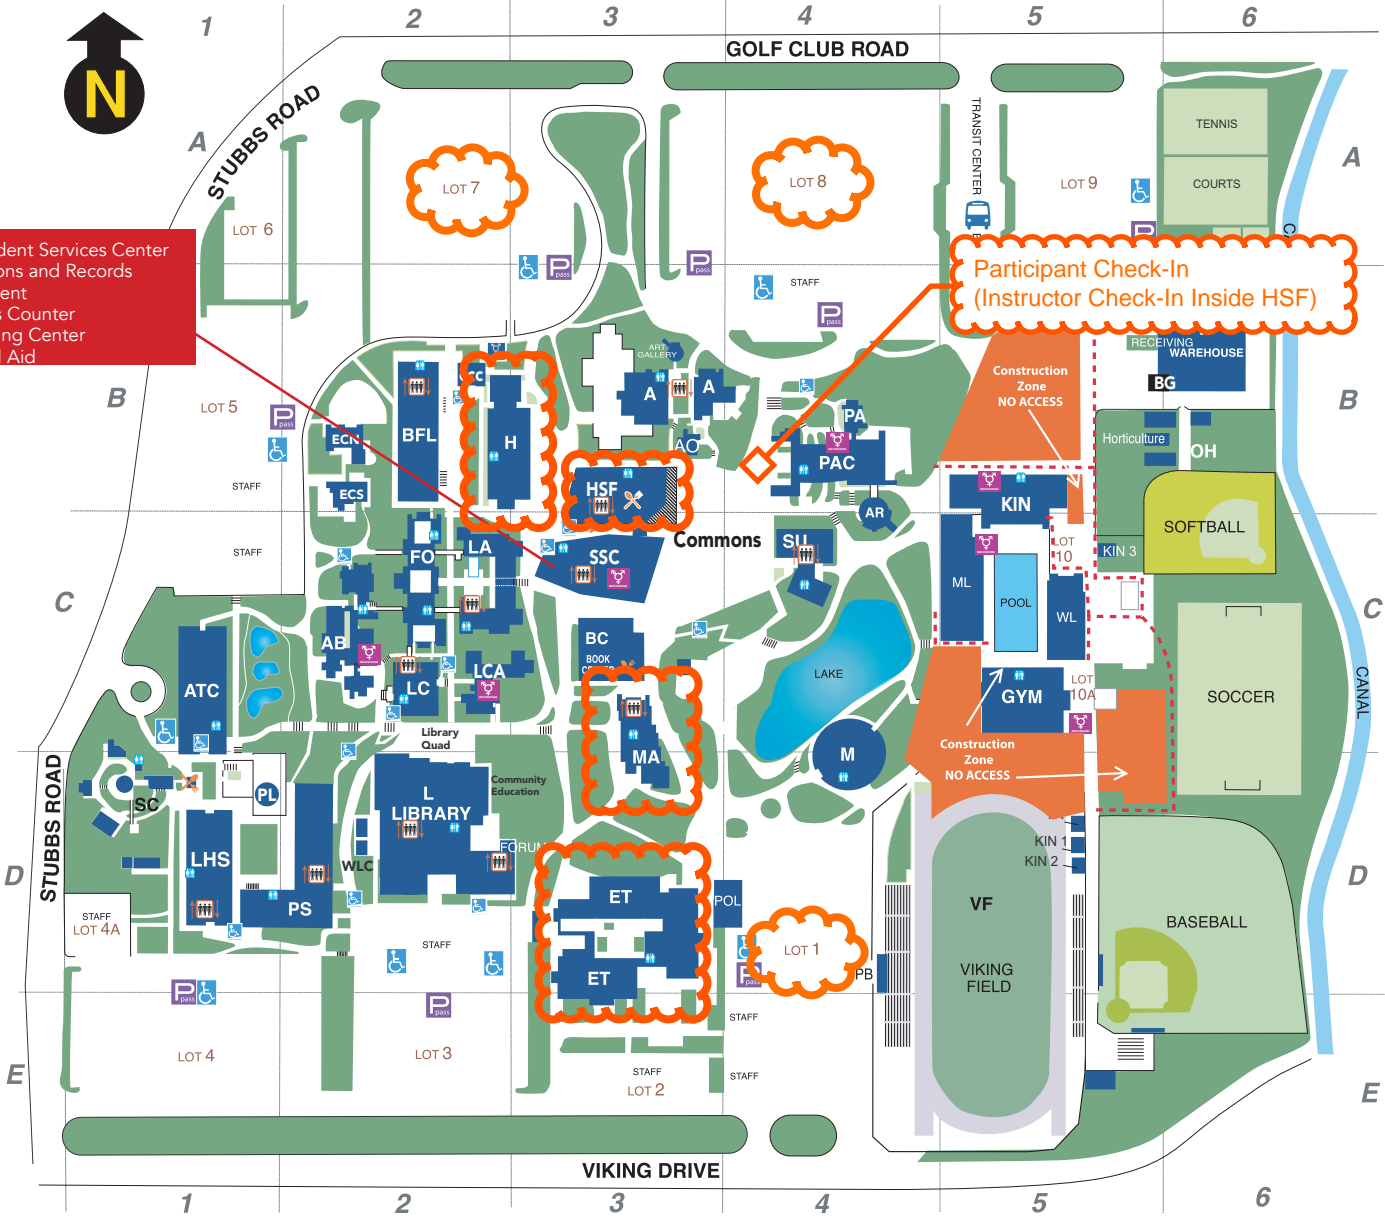

# DVC PLEASANT HILL CAMPUS MAP

updated 8-17-21

**OVERFLOW  
PARKING LOT**

\*\*\* School will be in session - DO NOT park in Staff designated areas \*\*\*  
please park in highlighted lots

SSC Student Services Center  
Admissions and Records  
Assessment  
Cashier's Counter  
Counseling Center  
Financial Aid

Participant Check-In  
(Instructor Check-In Inside HSF)

If you need mobility assistance, contact Disability Support Services 925-969-2185

- Accessible ramp
- Accessible parking\*
- Parking Permit Machine
- Cafe
- Elevator
- Restroom
- Gender Inclusive Restroom
- Construction Zone

\*Vehicles with an accessible placard or plate can park in any parking spot and no permit is necessary. Excludes loading zones and metered parking.

phone: 925-685-1230

police services: 925-686-5547

www.dvc.edu