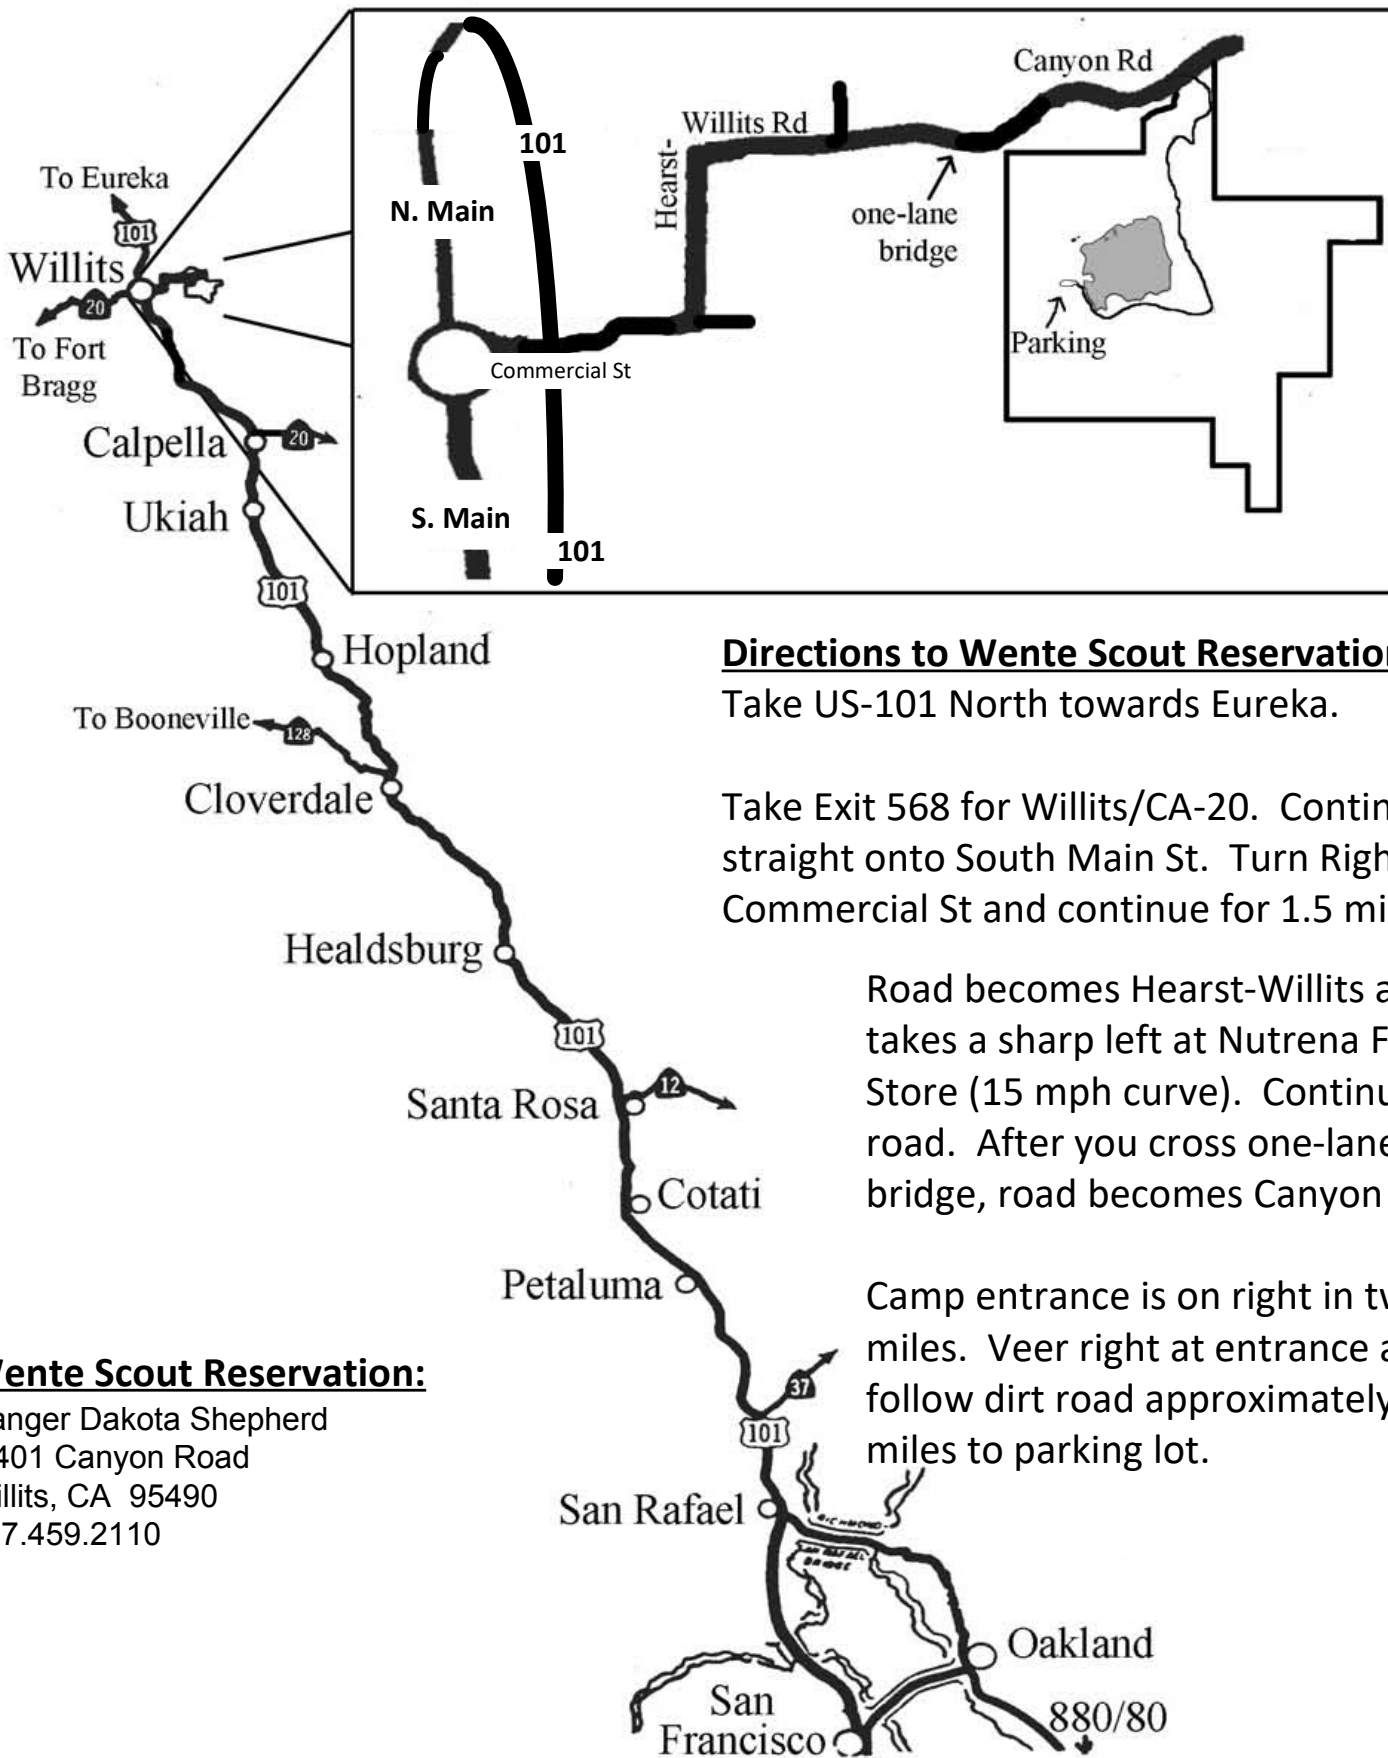

Wente Scout Reservation

Golden Gate Area Council
Scouting America

Directions to Wente Scout Reservation:

Take US-101 North towards Eureka.

Take Exit 568 for Willits/CA-20. Continue straight onto South Main St. Turn Right onto Commercial St and continue for 1.5 miles.

Road becomes Hearst-Willits and takes a sharp left at Nutrena Feed Store (15 mph curve). Continue on road. After you cross one-lane bridge, road becomes Canyon Rd.

Camp entrance is on right in two miles. Veer right at entrance and follow dirt road approximately 1.25 miles to parking lot.

Wente Scout Reservation:

Ranger Dakota Shepherd
5401 Canyon Road
Willits, CA 95490
707.459.2110