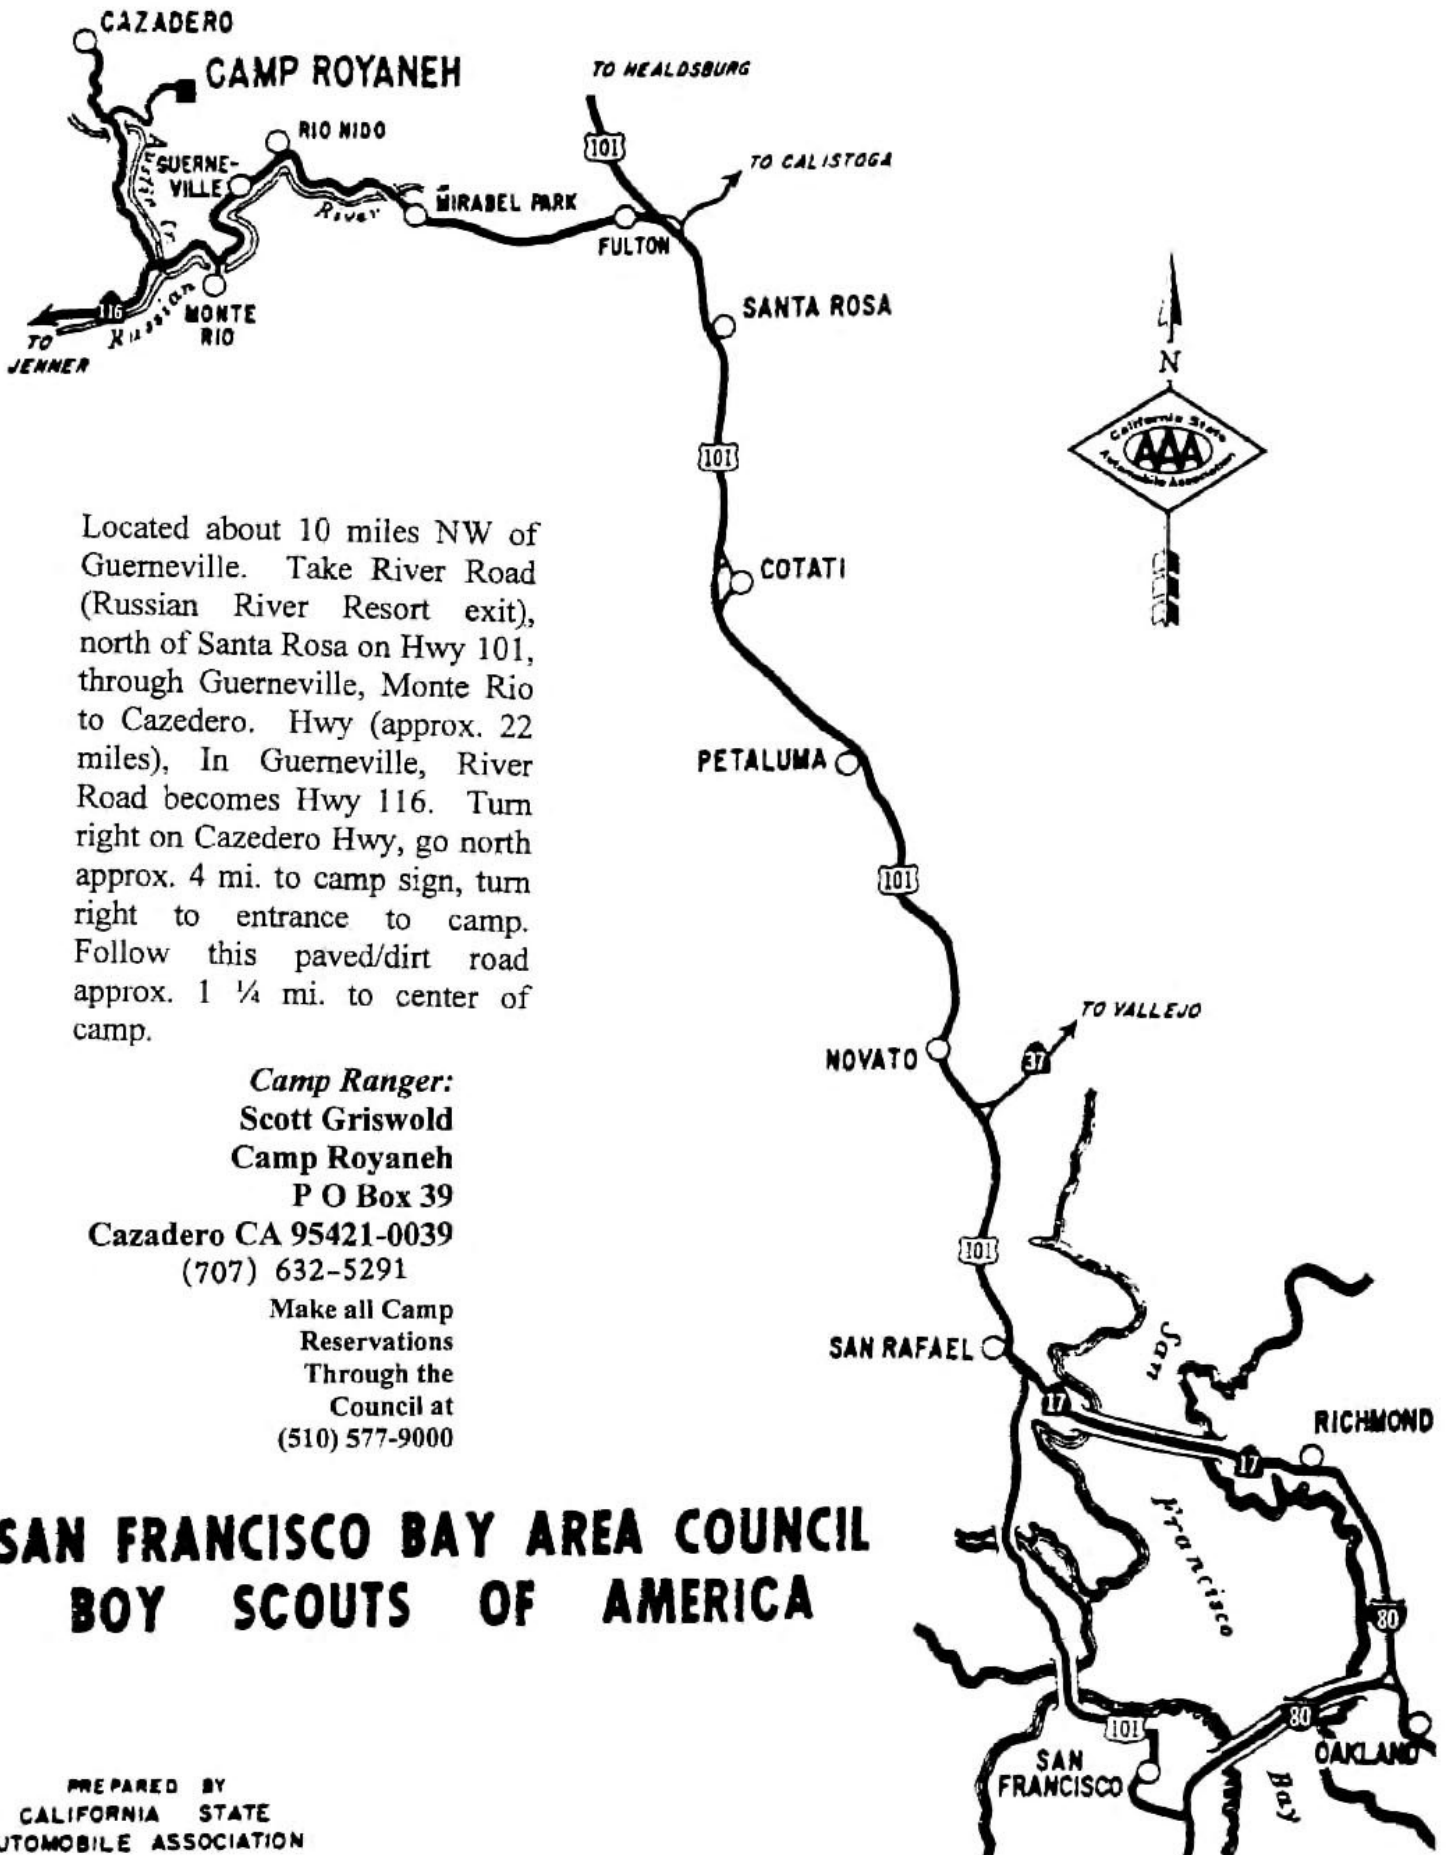

CAMP ROYANEH

Located about 10 miles NW of Guerneville. Take River Road (Russian River Resort exit), north of Santa Rosa on Hwy 101, through Guerneville, Monte Rio to Cazadero. Hwy (approx. 22 miles), In Guerneville, River Road becomes Hwy 116. Turn right on Cazadero Hwy, go north approx. 4 mi. to camp sign, turn right to entrance to camp. Follow this paved/dirt road approx. 1 ¼ mi. to center of camp.