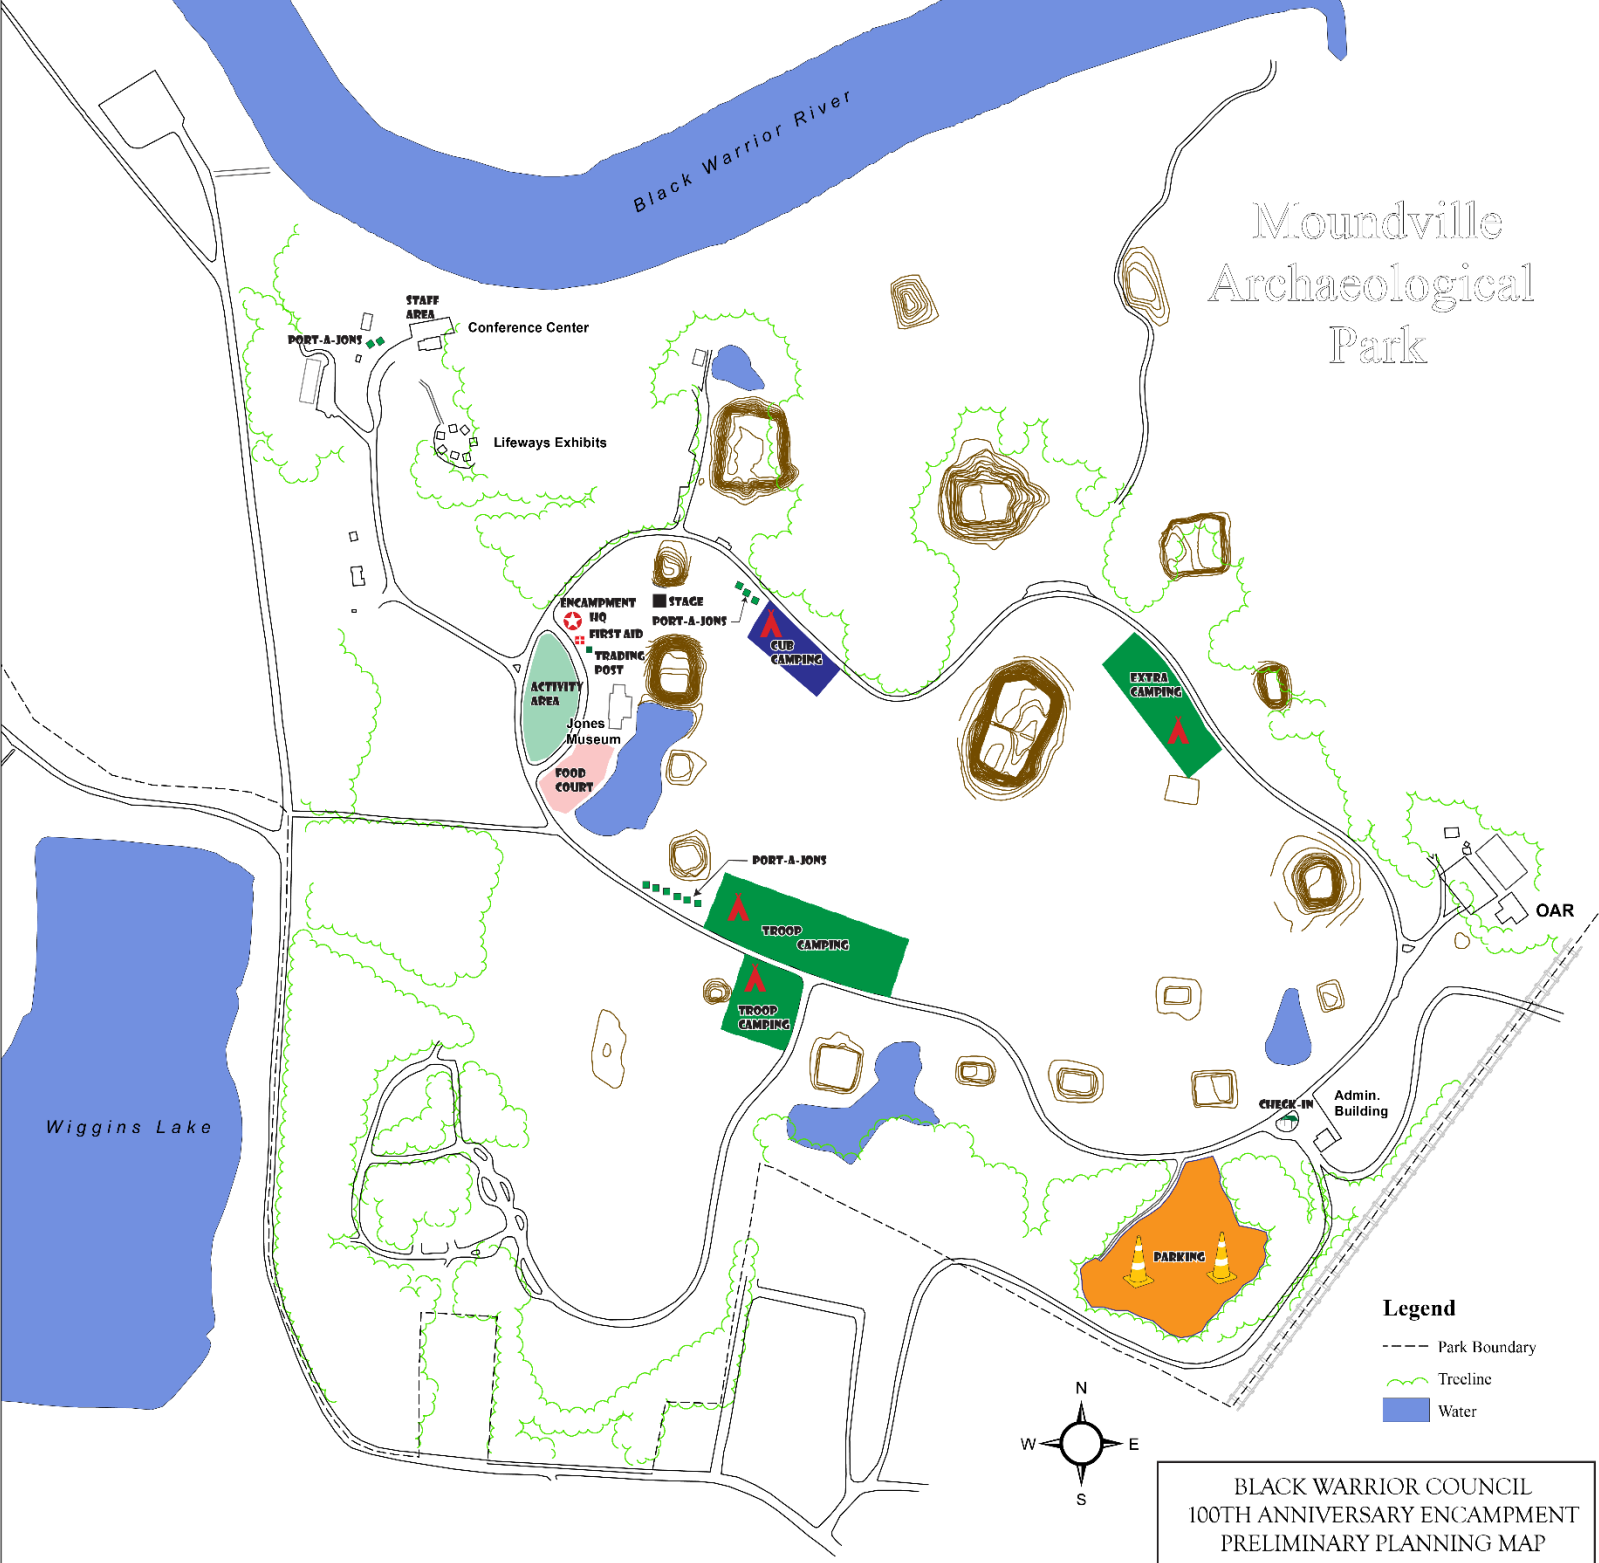

# Moundville Archaeological Park

- Legend**
- Park Boundary
  - ~ Treeline
  - Water

BLACK WARRIOR COUNCIL  
100TH ANNIVERSARY ENCAMPMENT  
PRELIMINARY PLANNING MAP

Version 2, 23 August 2021